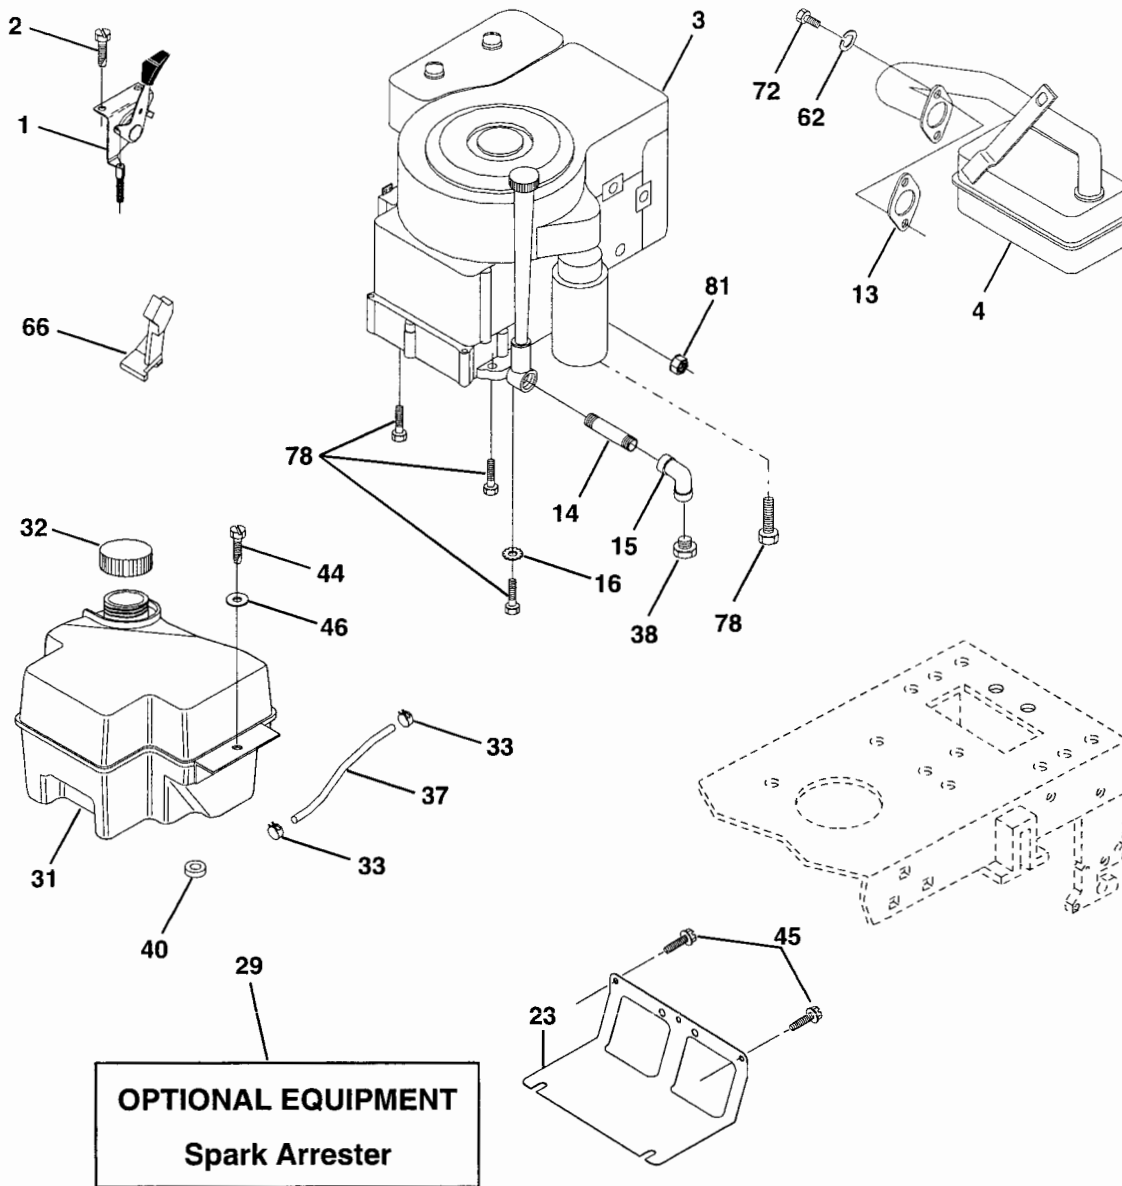

NOTE: All component dimensions given in U.S. inches
1 inch = 25.4 mm

REPAIR PARTS

TRACTOR - - MODEL NO. BL14542ST (BL14542STA), PRODUCT NO. 954 21 00-24
STEERING ASSEMBLY

REPAIR PARTS

TRACTOR - - MODEL NO. BL14542ST (BL14542STA), PRODUCT NO. 954 21 00-24
STEERING ASSEMBLY

NOTE: All component dimensions given in U.S. inches
1 inch = 25.4 mm

REPAIR PARTS

TRACTOR - - MODEL NO. BL14542ST (BL14542STA), PRODUCT NO. 954 21 00-24
ENGINE

KEY NO.	PART NO.	DESCRIPTION
1	141359	Control Throttle/Choke
2	17720410	Screw Hex Thd Cut 1/4-20x5/8 T
3	-----	Engine Briggs Model No. 287707 (Order Parts From Engine Mfg.)
4	137352	Muffler Exhaust B&S Lt
13	165291	Gasket 1 313 Id Tin Plated
14	13280324	Nipple Pipe 3/8 Npt X 3"
15	13200300	Elbow Std 90 Degree 3/8-18 Npt
16	11050600	Washer Lock Ext Tooth 3/8
23	169837	Shield BRN/DBR Guard
29	137180	Arrestor Spark
31	161911	Tank Fuel
32	140527	Cap Asm Fuel
33	123487X	Clamp Hose Blk
37	137040	Line Fuel 20"

NOTE: All component dimensions given in U.S. inches
1 inch = 25.4 mm

REPAIR PARTS

TRACTOR - - MODEL NO. BL14542ST (BL14542STA), PRODUCT NO. 954 21 00-24
SEAT ASSEMBLY

KEY NO.	PART NO.	DESCRIPTION
1	140117	Seat
2	140551	Bracket Pnt Pivot Seat (blk)
3	71110616	Bolt Fin Hex 3/8-16unc X 1
4	19131610	Washer 13/32 X 3/4 X 10 Ga
5	145006	Clip Push In Hinged
6	73800600	Nut Hex Lock w/Ins 3/8-16 Unc
7	124181X	Spring Seat Cprsn 2 250 Blk Zi
8	17000616	Screw 3/8-16 X 1 Ty-tt
9	19131614	Washer 13/32 X 1 X 14 Ga
10	155925	Pan Pnt Seat (blk)
11	166369	Knob Seat
12	121246X	Bracket Pnt Mounting Switch