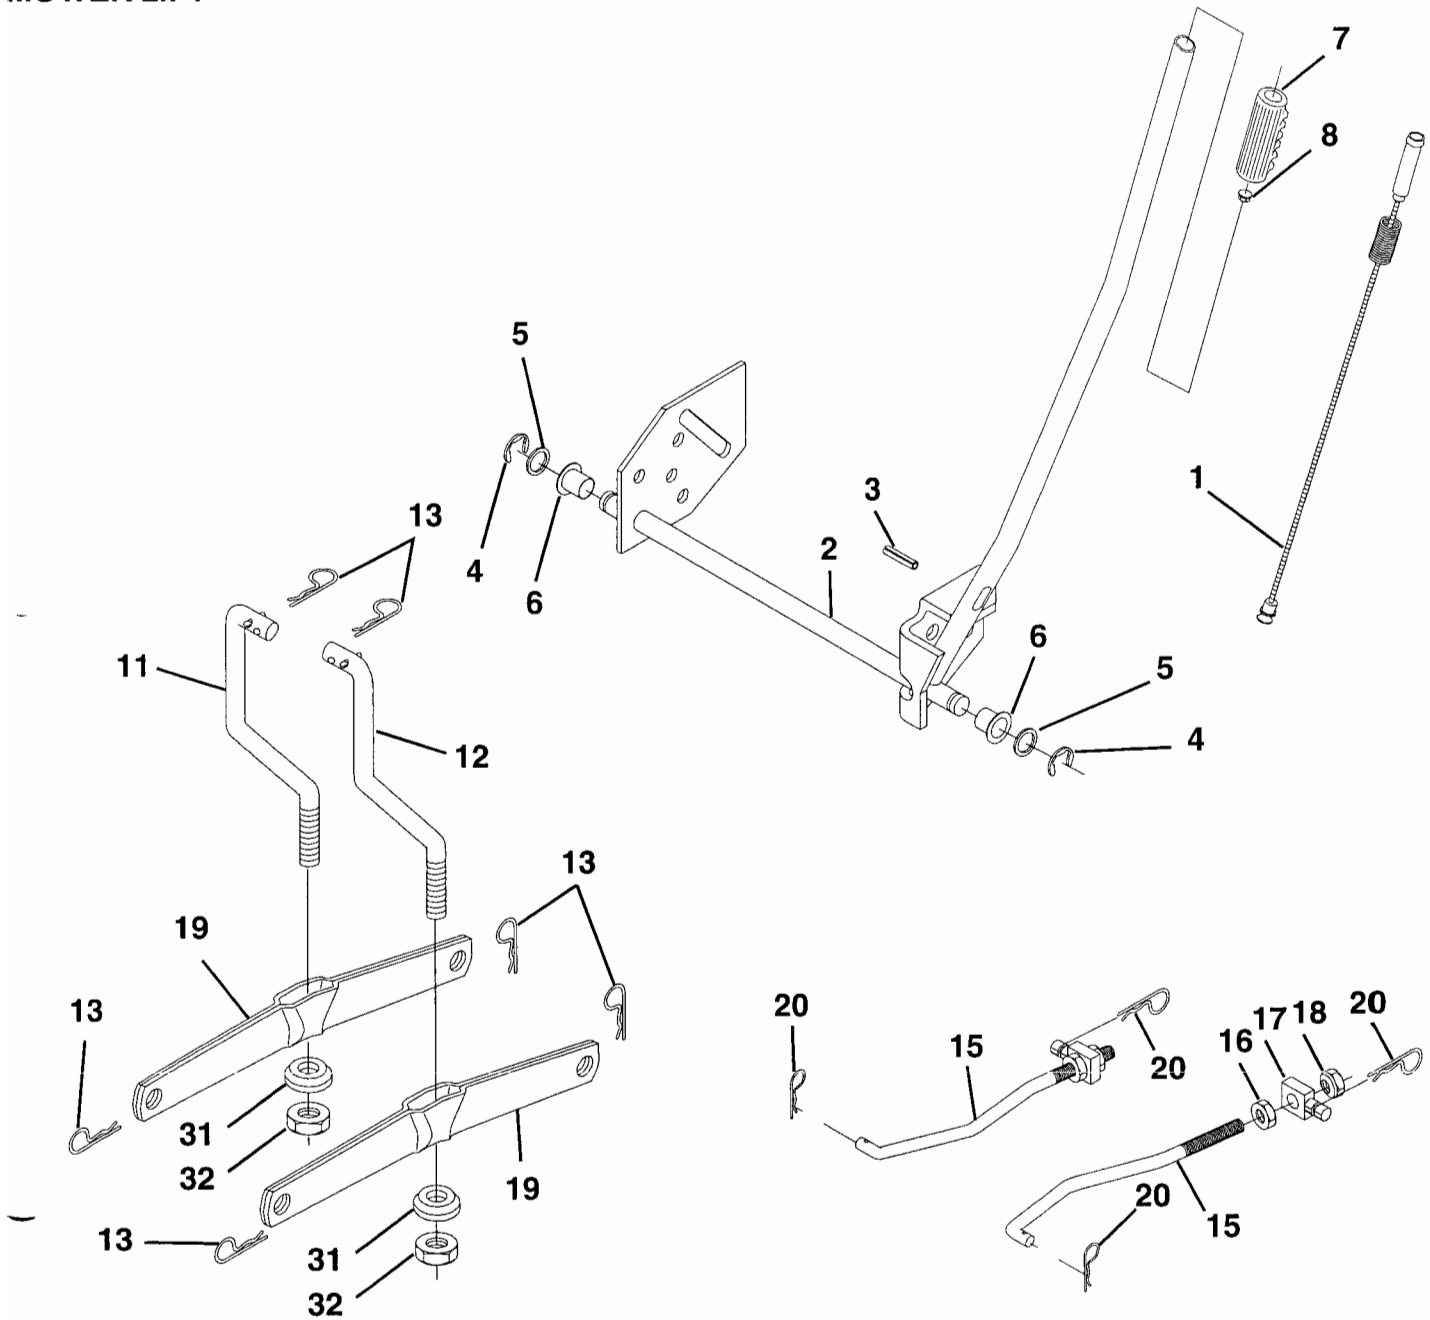

NOTE: All component dimensions given in U.S. inches
1 inch = 25.4 mm

REPAIR PARTS

TRACTOR - - MODEL NO. BL14542ST (BL14542STA), PRODUCT NO. 954 21 00-24
DECALS

KEY NO.	PART NO.	DESCRIPTION
1	140837	Decal, Saddle Brake Parking
2	145494	Decal, Mower Cut Finger Symbol
3	170996	Decal, Hood Rh
4	170997	Decal, Hood Lh
5	170846	Decal, Hp Engine
6	145005	Decal, Bat Dan/Poi
7	126187X	Decal, 100 DBA
8	106202X	Reflector Tail Light
9	166708	Decal, Fender
10	145498	Decal, Read Owners Manual
11	166287	Decal, Lens

WHEELS & TIRES

KEY NO.	PART NO.	DESCRIPTION
1	59192	Cap Value Tire
2	65139	Stem Valve
3	106222X	Tire F Ts 15 X 6 0 - 6 Service
4	59904	Tube Inner Front #35060
5	106732X421	Rim Asm 6"front Service
6	278H	Fitting Grease
7	9040H	Bearing Flange
8	106108X421	Rim Asm 8"rear Service
9	106268X	Tire R Ts 18x9 5-8 Service
10	7152J	Tube Rear 9 5 X 8 Service
11	104757X	Cap Axle Blk 1 50 X 1 00
--	144334	Sealant, Tire (10 oz. tube)

NOTE: All component dimensions given in U.S. inches
1 inch = 25.4 mm

REPAIR PARTS

TRACTOR - - MODEL NO. BL14542ST (BL14542STA), PRODUCT NO. 954 21 00-24
MOWER LIFT

KEY NO.	PART NO.	DESCRIPTION
1	159460	Washer Asm Inner Spring W/Plunger
2	159471	Shaft Asm. Lift RH
3	105767X	Pin Groove
4	12000002	E Ring #5133-62
5	19211621	Washer 21/32 x 1 x 21 Ga.
6	120183X	Bearing Nylon
7	109413X	Grip Handle
8	124526X	Button Plunger
11	139865	Link Asm Lift L.H.
12	139866	Link Asm Lift R.H.
13	4939M	Retainer Spring