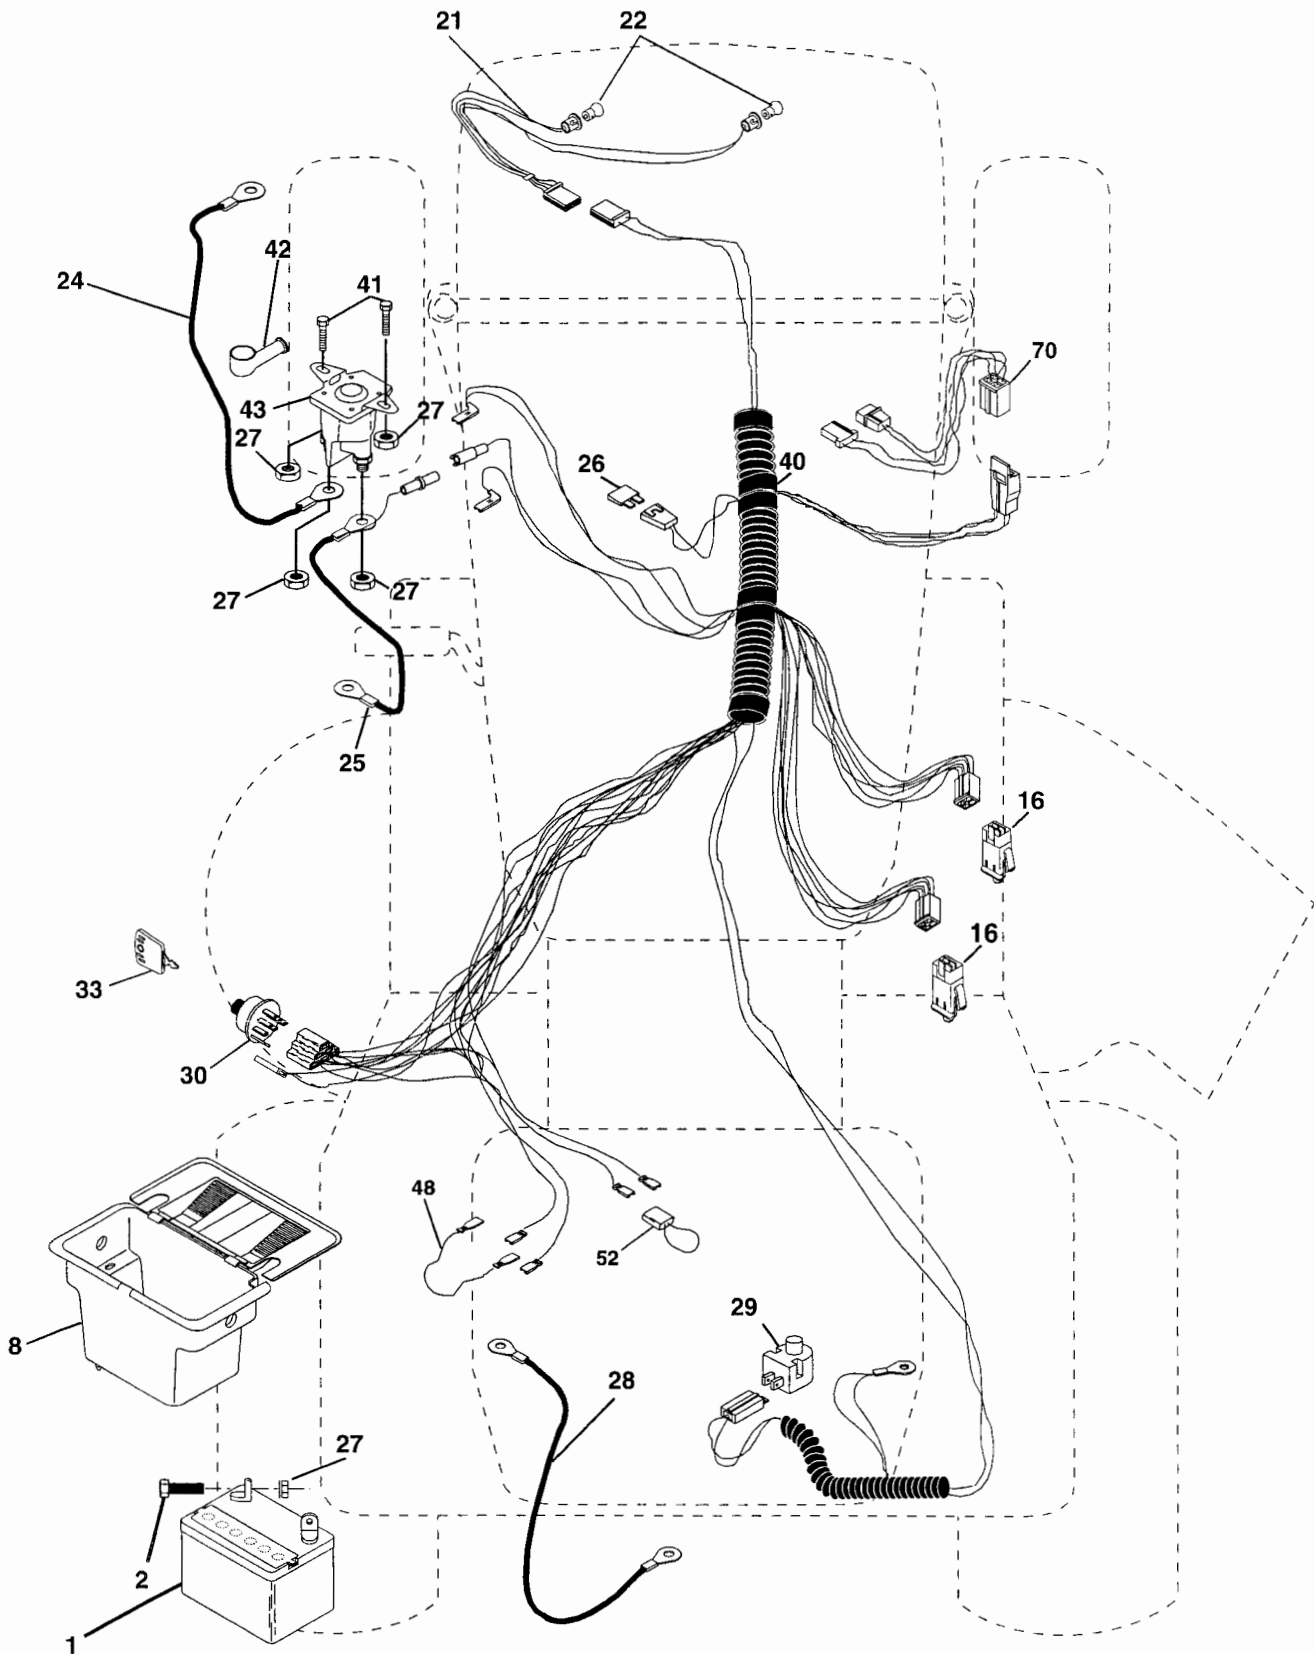

ILLUSTRATED PARTS BREAKDOWN

BERNARD

14.5 HP LAWN TRACTOR

MODEL NO. BL14542ST (BL14542STA)

954 21 00-24

REPAIR PARTS

TRACTOR - - MODEL NO. BL14542ST (BL14542STA), PRODUCT NO. 954 21 00-24
ELECTRICAL

REPAIR PARTS

TRACTOR - - MODEL NO. BL14542ST (BL14542STA), PRODUCT NO. 954 21 00-24
ELECTRICAL

KEY NO.	PART NO.	DESCRIPTION
1	144925	Battery 12 VOLT 25 AMP
2	74760412	Bolt Hex Hd 1/4-20unc x 3/4
8	156417	Case Battery
16	153664	Switch, Interlock Push-In
21	166181	Harness Asm Light W/4152j
22	4152J	Bulb Light #1156
24	4799J	Cable Battery 6 Ga 11" red
25	146147	Cable Battery 6 Ga w/16 wire red
26	166180	Fuse 15 AMP
27	73510400	Nut, Keps Hex 1/4-20 UNC
28	4207J	Cable Ground 6 Ga 12" black
29	121305X	Switch Plunger Nc Gray
30	163968	Switch Ign
33	140401	Key Ign
40	170217	Harness Ign
41	71110408	Bolt Blk. Fin Hex 1/4-20 Unc x 1/2
42	131563	Cover Terminal Red
43	145673	Solenoid
48	140844	Adapter Ammeter Rectangular
52	141940	Protection Wire Loop
70	170243	Harness Engine

NOTE: All component dimensions given in U.S. inches
1 inch = 25.4 mm

REPAIR PARTS

TRACTOR - - MODEL NO. BL14542ST (BL14542STA), PRODUCT NO. 954 21 00-24
ENGINE

KEY NO.	PART NO.	DESCRIPTION
1	141359	Control Throttle/Choke
2	17720410	Screw Hex Thd Cut 1/4-20x5/8 T
3	-----	Engine Briggs Model No. 287707 (Order Parts From Engine Mfg.)
4	137352	Muffler Exhaust B&S Lt
13	165291	Gasket 1 313 Id Tin Plated
14	13280324	Nipple Pipe 3/8 Npt X 3"
15	13200300	Elbow Std 90 Degree 3/8-18 Npt
16	11050600	Washer Lock Ext Tooth 3/8
23	169837	Shield BRN/DBR Guard
29	137180	Arrestor Spark
31	161911	Tank Fuel
32	140527	Cap Asm Fuel
33	123487X	Clamp Hose Blk
37	137040	Line Fuel 20"