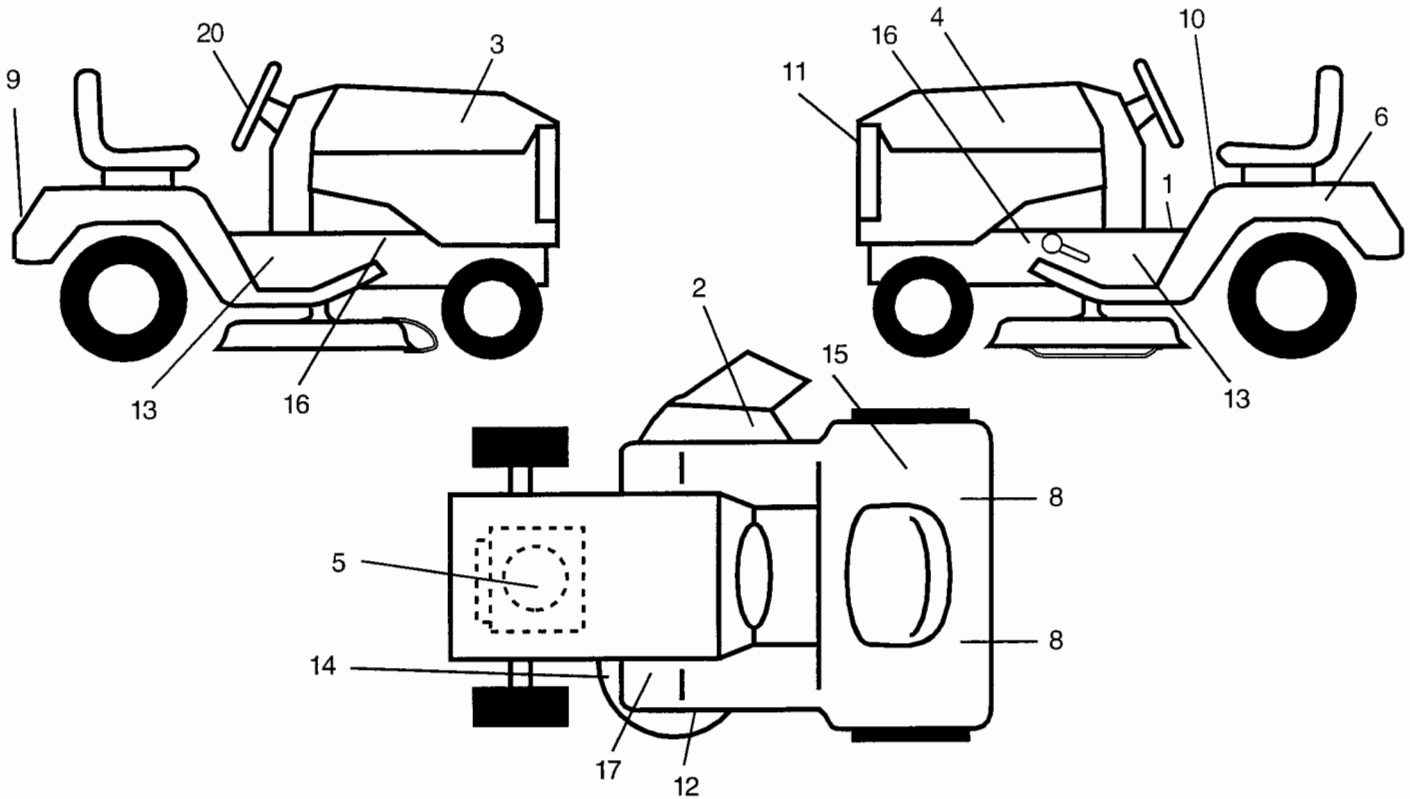

NOTE: All component dimensions given in U.S. inches
1 inch = 25.4 mm

REPAIR PARTS

TRACTOR - - MODEL NO. BL14542ST (BL14542STA), PRODUCT NO. 954 21 00-24
ENGINE

KEY NO.	PART NO.	DESCRIPTION
1	141359	Control Throttle/Choke
2	17720410	Screw Hex Thd Cut 1/4-20x5/8 T
3	-----	Engine Briggs Model No. 287707 (Order Parts From Engine Mfg.)
4	137352	Muffler Exhaust B&S Lt
13	165291	Gasket 1 313 Id Tin Plated
14	13280324	Nipple Pipe 3/8 Npt X 3"
15	13200300	Elbow Std 90 Degree 3/8-18 Npt
16	11050600	Washer Lock Ext Tooth 3/8
23	169837	Shield BRN/DBR Guard
29	137180	Arrestor Spark
31	161911	Tank Fuel
32	140527	Cap Asm Fuel
33	123487X	Clamp Hose Blk
37	137040	Line Fuel 20"

NOTE: All component dimensions given in U.S. inches
1 inch = 25.4 mm

REPAIR PARTS

TRACTOR - - MODEL NO. BL14542ST (BL14542STA), PRODUCT NO. 954 21 00-24
SEAT ASSEMBLY

KEY NO.	PART NO.	DESCRIPTION
1	140117	Seat
2	140551	Bracket Pnt Pivot Seat (blk)
3	71110616	Bolt Fin Hex 3/8-16unc X 1
4	19131610	Washer 13/32 X 3/4 X 10 Ga
5	145006	Clip Push In Hinged
6	73800600	Nut Hex Lock w/Ins 3/8-16 Unc
7	124181X	Spring Seat Cprsn 2 250 Blk Zi
8	17000616	Screw 3/8-16 X 1 Ty-tt
9	19131614	Washer 13/32 X 1 X 14 Ga
10	155925	Pan Pnt Seat (blk)
11	166369	Knob Seat
12	121246X	Bracket Pnt Mounting Switch

NOTE: All component dimensions given in U.S. inches
1 inch = 25.4 mm

REPAIR PARTS

TRACTOR - - MODEL NO. BL14542ST (BL14542STA), PRODUCT NO. 954 21 00-24
DECALS

KEY NO.	PART NO.	DESCRIPTION
1	140837	Decal, Saddle Brake Parking
2	145494	Decal, Mower Cut Finger Symbol
3	170996	Decal, Hood Rh
4	170997	Decal, Hood Lh
5	170846	Decal, Hp Engine
6	145005	Decal, Bat Dan/Poi
7	126187X	Decal, 100 DBA
8	106202X	Reflector Tail Light
9	166708	Decal, Fender
10	145498	Decal, Read Owners Manual
11	166287	Decal, Lens