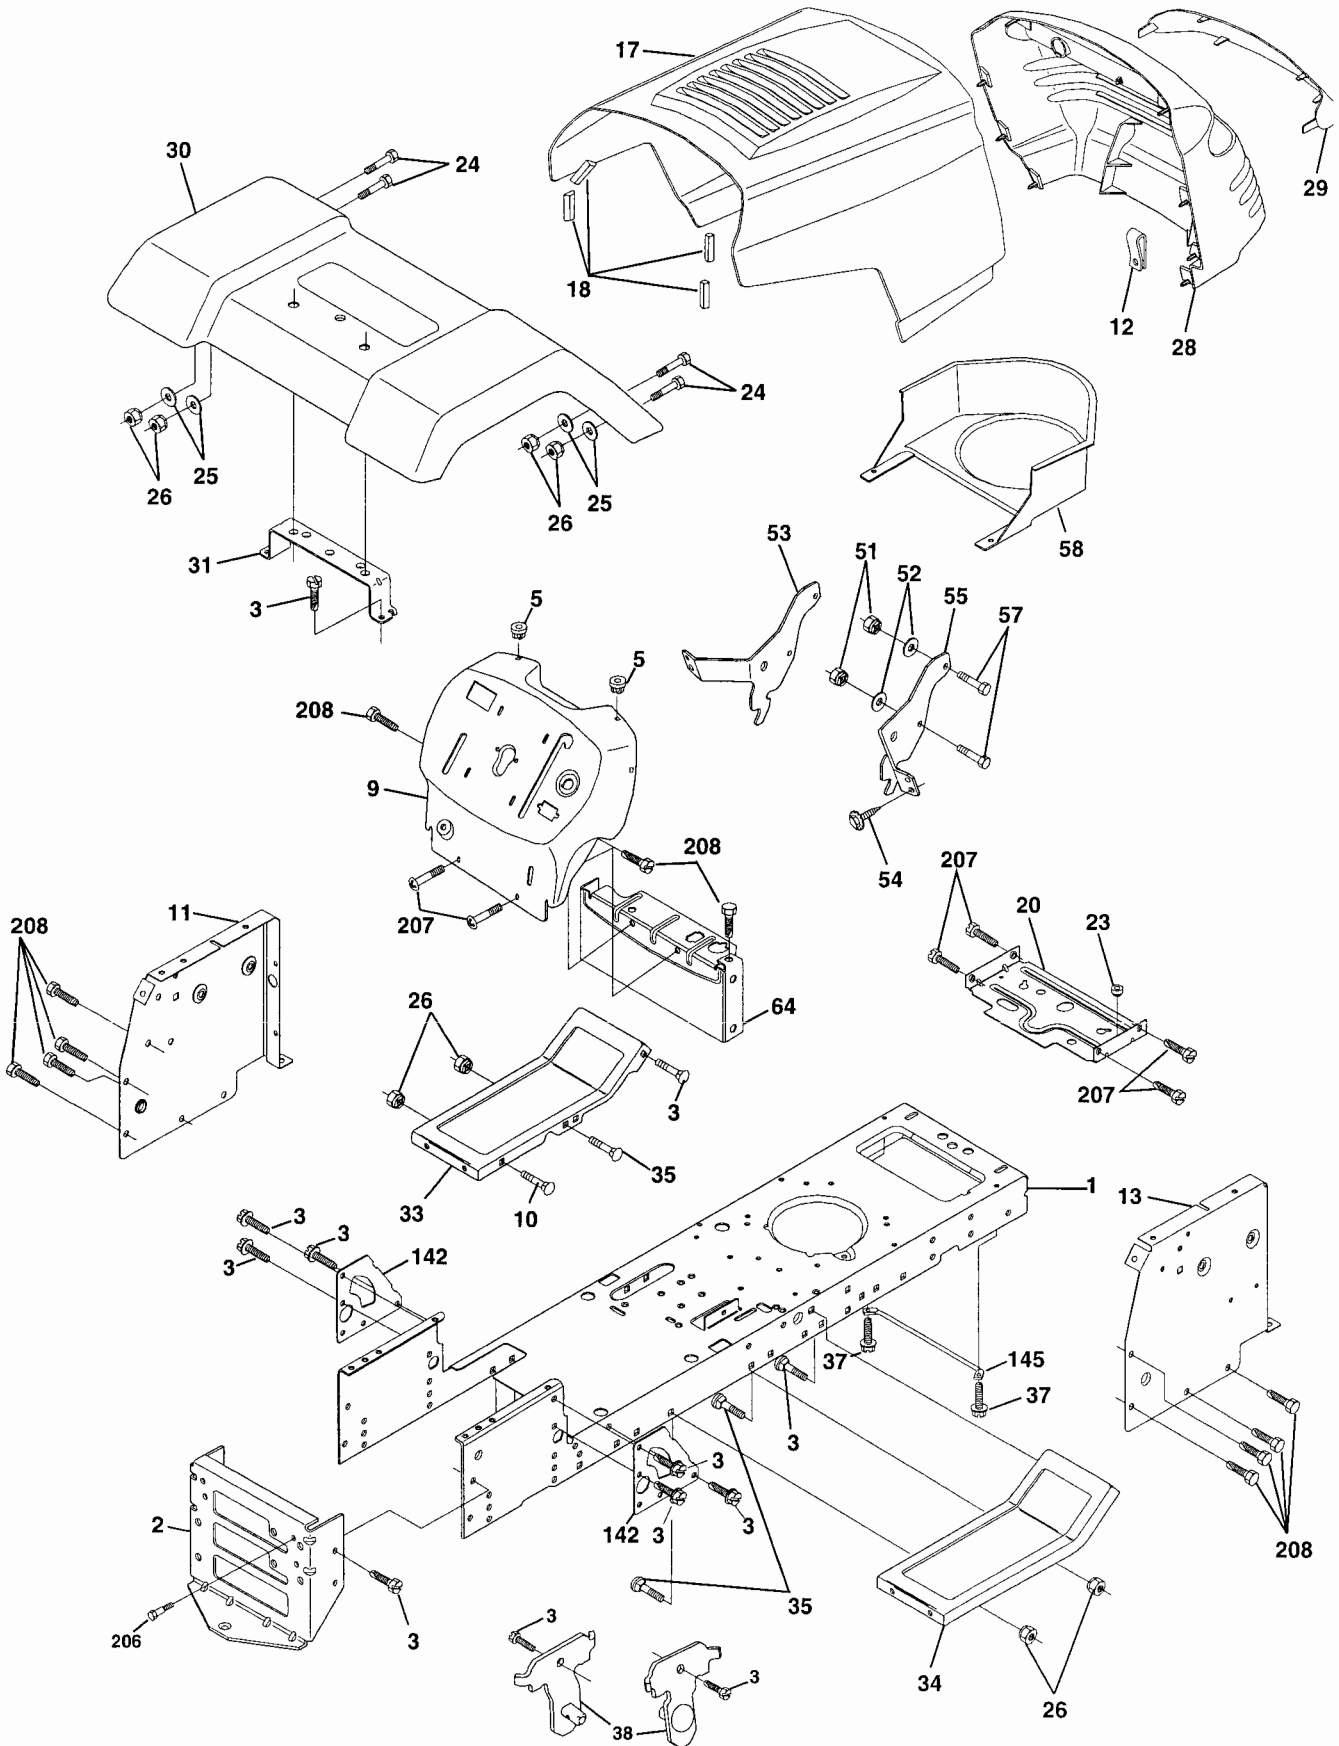

REPAIR PARTS

TRACTOR - - MODEL NO. BL14542ST (BL14542STA), PRODUCT NO. 954 21 00-24
CHASSIS AND ENCLOSURES

REPAIR PARTS

TRACTOR - - MODEL NO. BL14542ST (BL14542STA), PRODUCT NO. 954 21 00-24
CHASSIS AND ENCLOSURES

KEY NO.	PART NO.	DESCRIPTION
1	169830	Chassis
2	169061	Drawbar
3	17060612	Screw 3/8-16 x 3/4
5	155272	BumperHood/Dash
9	168336X010	Dash.
10	72140608	Bolt, Carriage 3/8-16 x 1
11	155927	Panel, Dash, L.H.
12	145660	Clip Tinnerman Grille P/L
13	169117X010	Panel, Asm. SLKSCR Dash R.H.
17	159639X421	Hood
18	126938X	BumperHood
20	156437	Plat Mtg Battery/Fuel Tank Fr.
23	124028X	Bushing Snap
24	747806 16	Bolt Fin Hex 3/8-16 UNC X 1 Gr. 5
25	19131312	Washer 13/32 x 13/16 x 12 Gauge
26	73800600	Nut, Lock Hex W/Ins. 3/8-16 UNC
28	157428	Grille
29	146554X599	Lens, Grille
30	169468X421	Fender
31	136619	Bracket Fender
33	145244X418	Footrest LH
34	145243X418	Footrest RH
35	72110606	Bolt Rdhd Sht Sqnk 3/8-16 x 3/4
37	17490508	Screw Thdrol 5/16-18 x 1/2 TYT
38	169834	Pivot Bracket Assembly
51	73800400	Nut Lock w/Insert 1/4-20 UNC
52	19091416	Washer 9/32 x 7/8 x 16 Ga.
53	144697	Bracket Grille LH
54	161464	Screw Hex WSHD 8-18 x 7/8
55	144696	Bracket Grille RH
57	74780412	Bolt, Fin Hex 1/4-20 UNC x .75
58	150127	Duct Air
64	154798	Dash Lower STLT
142	165867	Plate Reinforcement STLT
145	156524	Rod Pivot Chassis/Hood
206	170165	Bolt Shoulder
207	17670508	Screw Thdrol 5/16-18 x 1/2 TYTT
208	17670608	Screw Thdrol 3/8-16 x 1/2 TYT
--	5479J	Plug, Button

NOTE: All component dimensions given in U.S. inches
1 inch = 25.4 mm