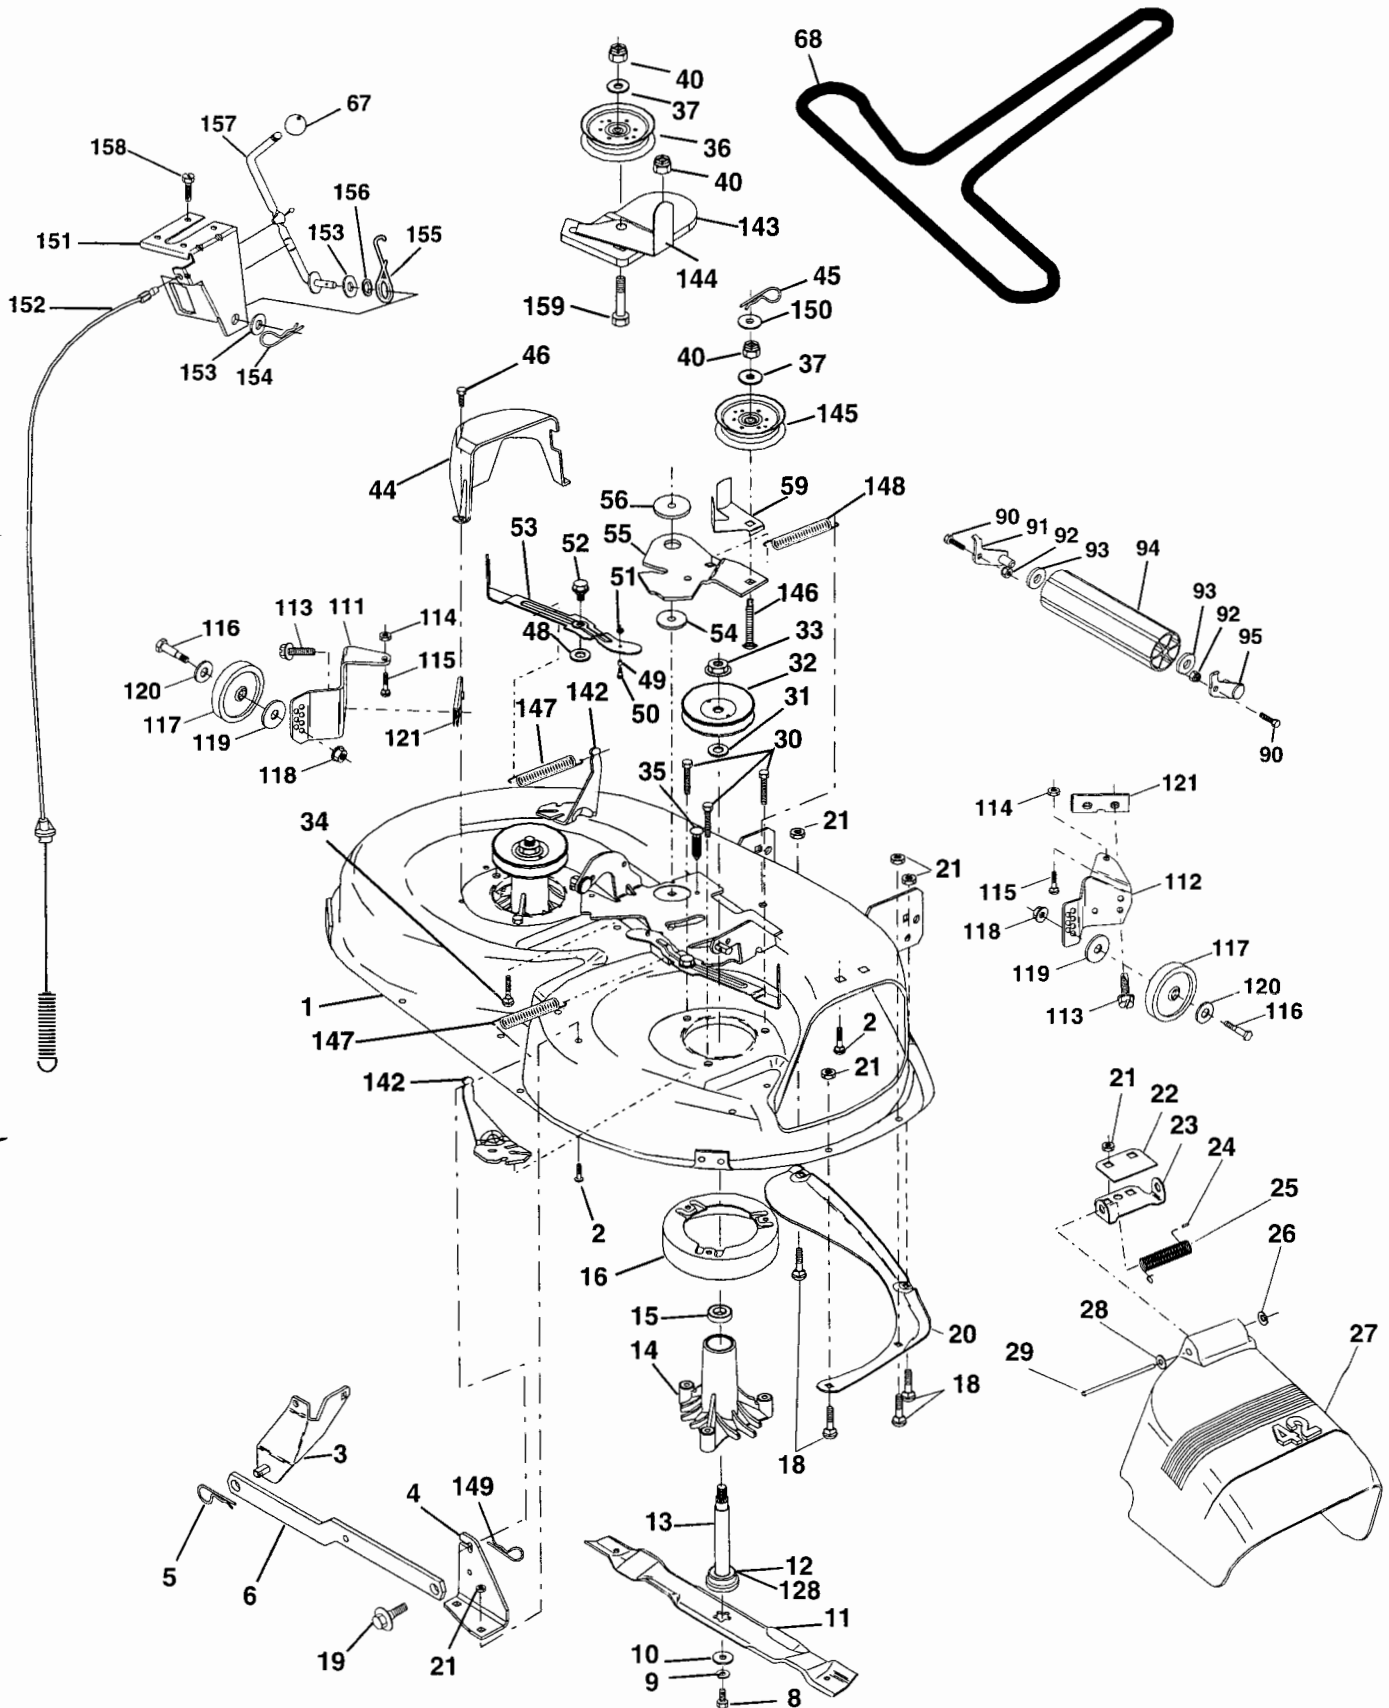

REPAIR PARTS

TRACTOR - - MODEL NO. BL14542ST (BL14542STA), PRODUCT NO. 954 21 00-24
MOWER DECK

REPAIR PARTS

**TRACTOR - - MODEL NO. BL14542ST (BL14542STA), PRODUCT NO. 954 21 00-24
MOWER DECK**

KEY NO.	PART NO.	DESCRIPTION	KEY NO.	PART NO.	DESCRIPTION
1	165892	Mower Deck Assembly, 42"	67	106932X	Knob
2	72140506	Bolt	68	144959	V-Belt
3	138017	Bracket Assembly, Sway Bar, Front	92	73800600	Nut
4	165460	Bracket Sway Bar 38/42" Deck	90	74760616	Bolt Fin Hex 3/8-16 Unc x 1
5	4939M	Retainer Spring	91	132274	Bracket Asm Noseroller LH
6	130832	Arm, Suspension, Rear	93	19171416	Washer 17/32 x 7/8 x 16 Ga.
8	850857	Bolt, Hex 3/8-24 x 1.25 Gr. 8	94	132264	Roller Nose
9	10030600	Washer, Lock	95	132273	Bracket Asm Noseroller RH
10	140296	Washer, Hardened	103	19061216	Washer #10
11	138498	Blade, Mulching	111	155197	Bracket, Gauge, Wheel L.H.
12	129895	Bearing, Ball	112	155198	Bracket, Gauge, Wheel R.H.
13	137645	Shaft Assembly, Mandrel, Vented (Includes Key Number 12)	113	17060512	Screw 5/16-18 x 3/4
	128774	Housing, Mandrel, Vented	114	73510500	Nut, Hex, Keps 5/16-18 UNC
15	110485X	Bearing, Ball, Mandrel	115	72110504	Bolt, Carriage 5/16 UNC x 1/2
16	140329	Stripper, Vented Mower Deck	116	4898H	Bolt, Shoulder
18	72140505	Bolt, Carriage 5/16-18 x 5/8	117	105455X	Wheel, Gauge
19	132827	Bolt, Shoulder	118	73930600	Nut, Centerlock 3/8-16
20	159770	Baffle, Vortex	119	19121414	Washer 3/8 x 7/8 x 14 Gauge
21	73680500	Nut Crownlock 5/16-18 UNC	120	19171512	Washer 17/32 x 15/16 x 12 Ga.
22	134753	Stiffener Bracket	121	143723	Bracket
23	131267	Bracket, Deflector	128	153390	Washer Felt
24	105304X	Cap, Sleeve	142	165890	Arm Spring Brake Mower
25	123713X	Spring, Torsion, Deflector	143	157109	Bracket Arm Idler 42"
26	110452X	Nut, Push	144	158634	Keeper Belt 42" Clutch Cable
27	130968x428	Shield, Deflector	145	165888	Pulley Idler Flat
28	19111016	Washer 11/32 x 5/8 x 16 Ga.	146	165891	Bolt Carriage Idler
29	131491	Rod, Hinge	147	131335	Spring Extension
30	157722	Screw Thdrol Washer Head	148	169022	Spring Return Idler
31	129963	Washer, Spacer	149	165898	Retainer Spring Yellow Zinc
32	153535	Pulley, Mandrel	150	19091216	Washer 9/32 x 3/4 x 16 Ga.
33	137266	Nut, Toplock, Flanged	151	169670	Bracket Clutch
34	72110614	Bolt	152	169676	Cable Clutch 42 In
35	133835	Fastner, Christmas Tree	153	169674	Washer Flat 3/8" Type B
	131494	Pulley, Idler, Flat	154	169675	Spring Retainer
37	19131316	Washer 13/32 x 13/16 x 16 Gauge	155	169671	Spring Retention Lever
40	73680600	Nut Crownlock 3/8-16 UNC	156	169672	Spacer
44	140088	Guard, Mandrel, L.H.	157	169669	Rod Clutch
45	4497h	Retainer	158	17720410	Screw Hex Thd Cut 1/4-20 x 5/8
46	137729	Screw, Thd. Roll 1/4-20 x 5/8	159	72140614	Bolt RdHd Sqn 3/8-16 Unc x 1-3/4
48	133944	Washer, Hardened	--	130794	Mandrel Assembly (Includes Key Numbers 8-10, 12-15, 31 and 32)
49	155066	Roller Assembly, Cam Follower	--	171491	Mower Deck, Complete (Standard Deck, Order Separately Mulcher Plate and Gauge Wheel Components, Key Nos. 101-106 and 111-121)
50	131340	Bolt, Shoulder #10-24 Grade 5			
51	69180	Locknut			
52	139888	Bolt, Shoulder 5/16-18 UNC			
53	131845	Arm Assembly, Pad, Brake			
54	133943	Washer, Hardened			
55	155046	Arm, Idler			
56	165723	Spacer, Retainer			
59	141043	Guard, TUV Idler			

NOTE: All component dimensions given in U.S. inches
1 inch = 25.4 mm