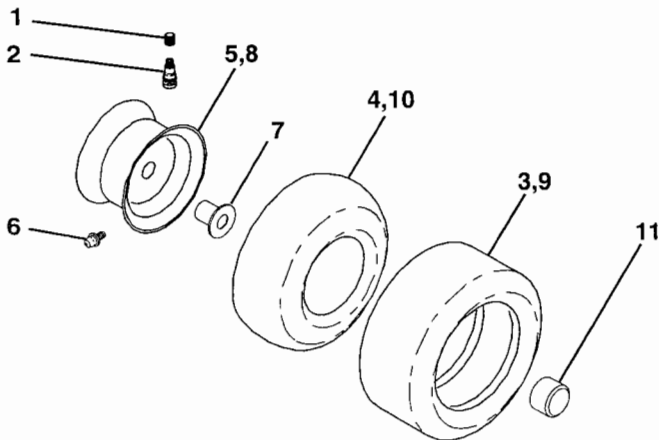

KEY NO.	PART NO.	DESCRIPTION
13	121248X	Bushing Snap Blk Nyl 50 Id
14	72050412	Bolt Rdhd Sht Nk 1/4-20x1-1/2
15	134300	Spacer Split 28 X 96 Zinc
16	121250X	Spring Cprsn 1 27 Blk Pnt
17	123976X	Nut Lock 1/4 Lge Flg Gr 5 Zinc
21	171852	Bolt Shoulder 5/16-18 Unc-2A
22	73800500	Nut Hex Lock w/Ins 5/16-18
24	19171912	Washer 17/32 X 1-3/16 X 12 Ga
25	127018X	Bolt Shoulder 5/16-18 X 62

NOTE: All component dimensions given in U.S. inches
1 inch = 25.4 mm

REPAIR PARTS

TRACTOR - - MODEL NO. BL14542ST (BL14542STA), PRODUCT NO. 954 21 00-24
DECALS

KEY NO.	PART NO.	DESCRIPTION
1	140837	Decal, Saddle Brake Parking
2	145494	Decal, Mower Cut Finger Symbol
3	170996	Decal, Hood Rh
4	170997	Decal, Hood Lh
5	170846	Decal, Hp Engine
6	145005	Decal, Bat Dan/Poi
7	126187X	Decal, 100 DBA
8	106202X	Reflector Tail Light
9	166708	Decal, Fender
10	145498	Decal, Read Owners Manual
11	166287	Decal, Lens

WHEELS & TIRES

KEY NO.	PART NO.	DESCRIPTION
1	59192	Cap Value Tire
2	65139	Stem Valve
3	106222X	Tire F Ts 15 X 6 0 - 6 Service
4	59904	Tube Inner Front #35060
5	106732X421	Rim Asm 6"front Service
6	278H	Fitting Grease
7	9040H	Bearing Flange
8	106108X421	Rim Asm 8"rear Service
9	106268X	Tire R Ts 18x9 5-8 Service
10	7152J	Tube Rear 9 5 X 8 Service
11	104757X	Cap Axle Blk 1 50 X 1 00
--	144334	Sealant, Tire (10 oz. tube)

NOTE: All component dimensions given in U.S. inches
1 inch = 25.4 mm

REPAIR PARTS

TRACTOR - - MODEL NO. BL14542ST (BL14542STA), PRODUCT NO. 954 21 00-24
MOWER LIFT

KEY NO.	PART NO.	DESCRIPTION
1	159460	Washer Asm Inner Spring W/Plunger
2	159471	Shaft Asm. Lift RH
3	105767X	Pin Groove
4	12000002	E Ring #5133-62
5	19211621	Washer 21/32 x 1 x 21 Ga.
6	120183X	Bearing Nylon
7	109413X	Grip Handle
8	124526X	Button Plunger
11	139865	Link Asm Lift L.H.
12	139866	Link Asm Lift R.H.
13	4939M	Retainer Spring