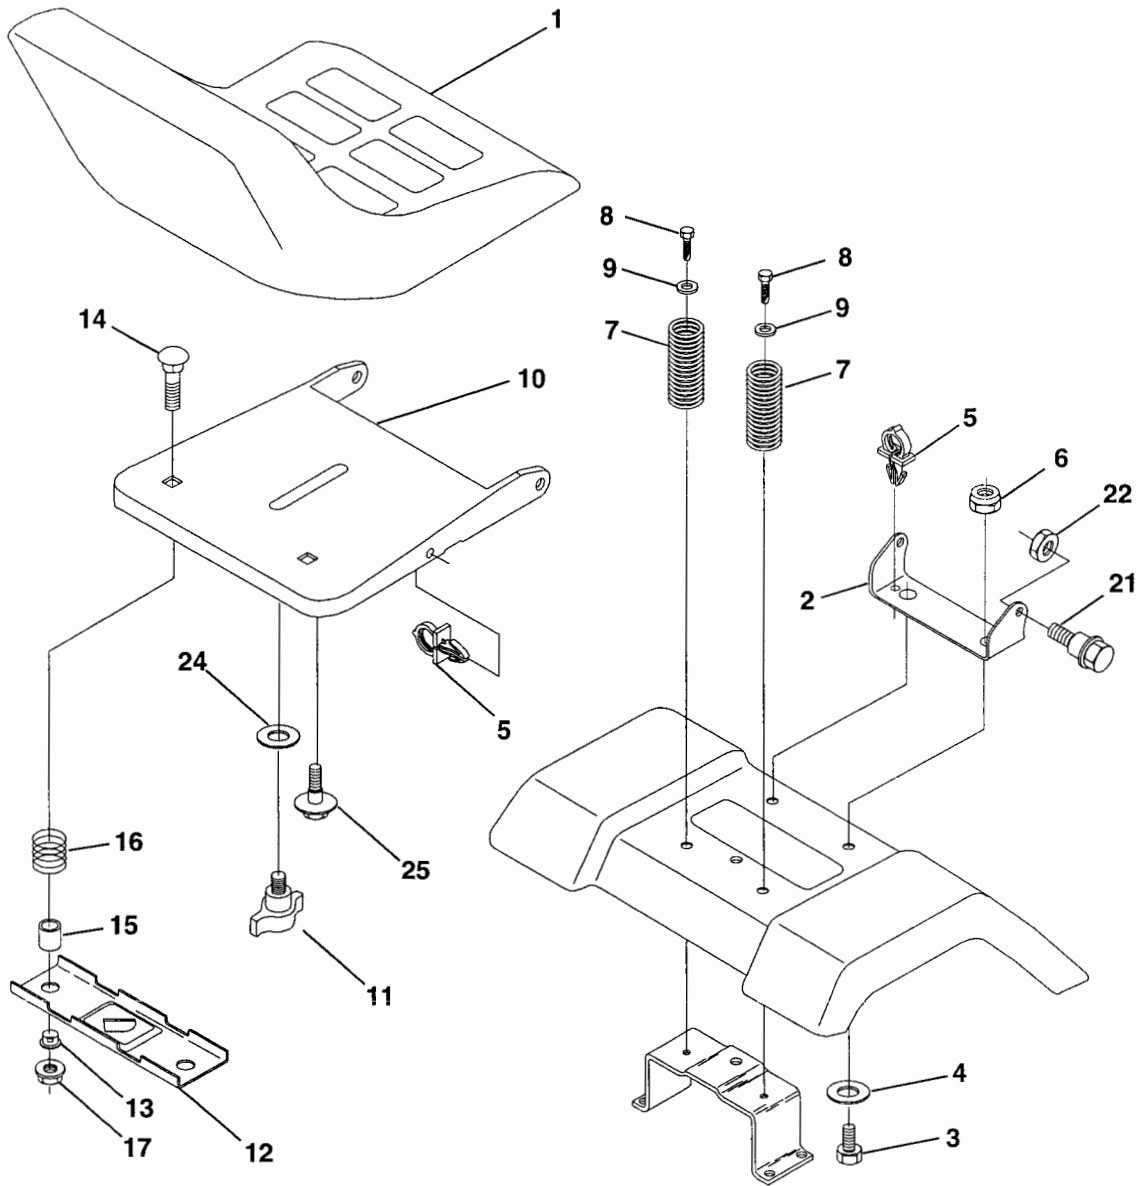

NOTE: All component dimensions given in U.S. inches
1 inch = 25.4 mm

REPAIR PARTS

TRACTOR - - MODEL NO. BL14542ST (BL14542STA), PRODUCT NO. 954 21 00-24
ENGINE

KEY NO.	PART NO.	DESCRIPTION
1	141359	Control Throttle/Choke
2	17720410	Screw Hex Thd Cut 1/4-20x5/8 T
3	-----	Engine Briggs Model No. 287707 (Order Parts From Engine Mfg.)
4	137352	Muffler Exhaust B&S Lt
13	165291	Gasket 1 313 Id Tin Plated
14	13280324	Nipple Pipe 3/8 Npt X 3"
15	13200300	Elbow Std 90 Degree 3/8-18 Npt
16	11050600	Washer Lock Ext Tooth 3/8
23	169837	Shield BRN/DBR Guard
29	137180	Arrestor Spark
31	161911	Tank Fuel
32	140527	Cap Asm Fuel
33	123487X	Clamp Hose Blk
37	137040	Line Fuel 20"

KEY NO.	PART NO.	DESCRIPTION
38	-----	Plug Oil Drain (Order From Engine Manufacturer)
40	124028X	Bushing Snap Nyl Blk Fuel Line
44	17490412	Screw Hexwsh Thdrol 1/4-20x3/4
45	17060612	Screw 3/8-16 x .75 SMGML
46	19091416	Washer 9/32 X 7/8 X 16ga
62	10040400	Washer Lock Hvy Hlcl Spr 5/16
66	127951	Stop Throttle
72	71070512	Screw Hexhd Cap 5/16-18x3/4
78	17060620	Screw 3/8-16x1-1/4
81	128861	Nut Flange 1/4-20 Starter Nut

NOTE: All component dimensions given in U.S. inches
1 inch = 25.4 mm

REPAIR PARTS

TRACTOR - - MODEL NO. BL14542ST (BL14542STA), PRODUCT NO. 954 21 00-24
SEAT ASSEMBLY

KEY NO.	PART NO.	DESCRIPTION
1	140117	Seat
2	140551	Bracket Pnt Pivot Seat (blk)
3	71110616	Bolt Fin Hex 3/8-16unc X 1
4	19131610	Washer 13/32 X 3/4 X 10 Ga
5	145006	Clip Push In Hinged
6	73800600	Nut Hex Lock w/Ins 3/8-16 Unc
7	124181X	Spring Seat Cprsn 2 250 Blk Zi
8	17000616	Screw 3/8-16 X 1 Ty-tt
9	19131614	Washer 13/32 X 1 X 14 Ga
10	155925	Pan Pnt Seat (blk)
11	166369	Knob Seat
12	121246X	Bracket Pnt Mounting Switch