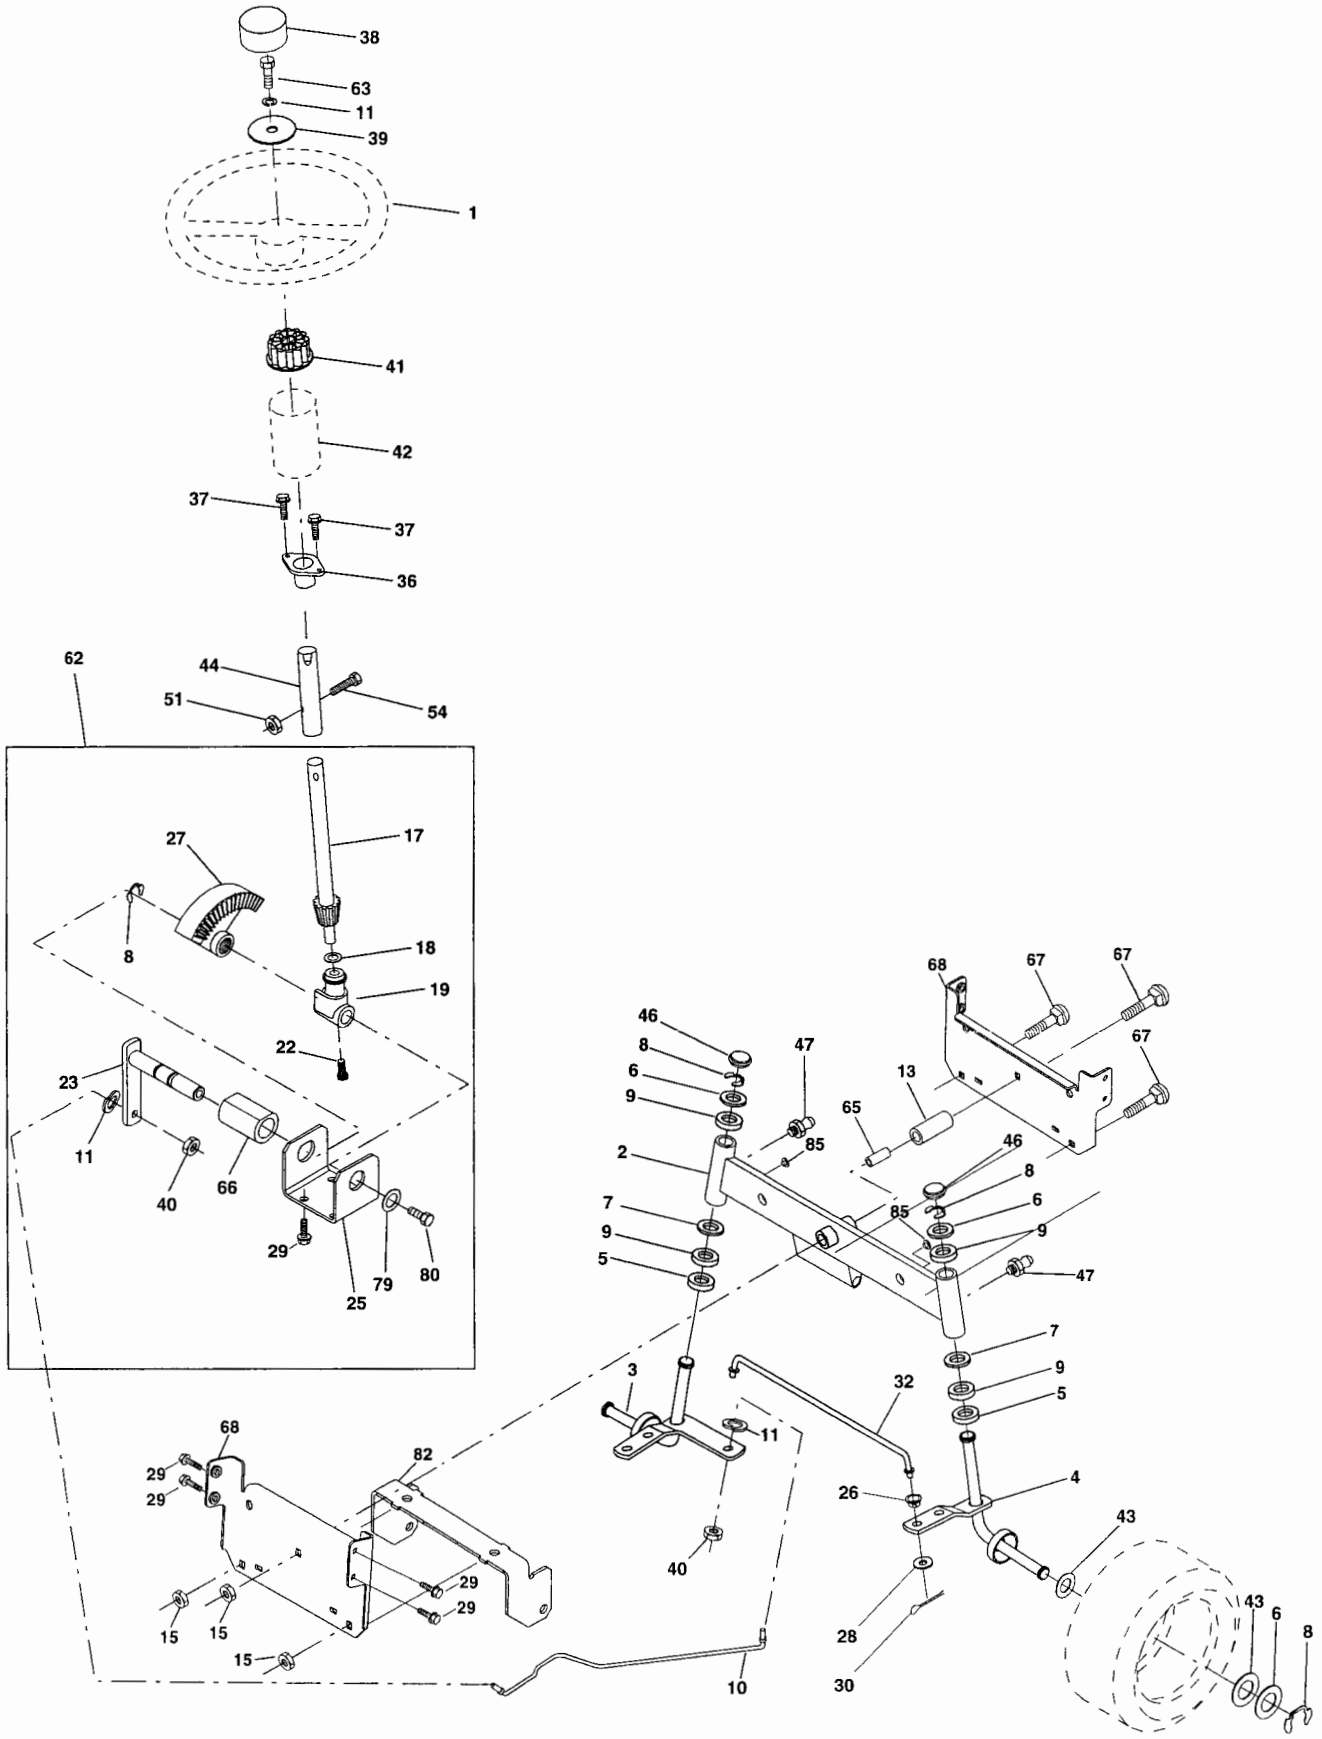

REPAIR PARTS

TRACTOR - - MODEL NO. BL14542ST (BL14542STA), PRODUCT NO. 954 21 00-24
STEERING ASSEMBLY

REPAIR PARTS

TRACTOR - - MODEL NO. BL14542ST (BL14542STA), PRODUCT NO. 954 21 00-24
STEERING ASSEMBLY

KEY NO.	PART NO.	DESCRIPTION
1	139768	Steering Wheel
2	154427	Front Axle Assembly
3	169840	Spindle Assembly, L.H.
4	169839	Spindle Assembly, R.H.
5	6266H	Bearing, Race, Thrust, Hardened
6	121748X	Washer 25/32 x 1-5/8 x 16 Gauge
7	19272016	Washer 27/32 x 1-1/4 x 16 Gauge
8	12000029	Ring, Klip
9	3366R	Bearing, Steering Column
10	169832	Link, Drag
11	10040600	Washer, Lock
13	136518	Spacer, Bearing, Front Axle
15	145212	Nut, Hex Flange Lock
17	156546	Shaft Assembly, Steering
18	57079	Washer, Thrust .515 x .750 x .033
19	160395	Support, Shaft
22	165857	Screw Hex WSH HDTorx
23	165851	Pittman Shaft Assembly
25	154406	Bracket, Steering
26	126847X	Bushing, Link, Drag
27	136874	Gear, Sector
28	19131416	Washer 13/32 x 7/8 x 16 Gauge
29	17060612	Screw 3/8-16 x 3/4
30	76020412	Pin
32	130465	Rod, Tie
36	155099	Bushing, Steering
37	152927	Screw TT #10-32 x 5 x 3/8 Flange
38	140175	Cap Wheel Steer
39	19133812	Washer 13/32 x 2-3/8 x 12 Gauge
40	7810H	Nut Lock Center 3/8-242 Unf
41	100711L	Adaptor, Steering Wheel
42	145054X428	Boot, Steering Dash P/L Mtl Blk
43	121749X	Washer 25/32 x 1-1/4 x 16 Gauge
44	153720	Extension Steering Non-Adjust
46	121232X	Cap, Spindle
47	6855M	Fitting, Grease
51	73800500	Nut Lock Hx W/Ins 5/16-18 UNC
54	74780520	Bolt Fin Hex 5/16-18 UNC x 1-1/4
62	167917	Kit, Steering Assembly, Service
63	74780616	Bolt Fin Hex 3/8-16 unc. x 1 Gr. 5
65	160367	Spacer Axle
66	154404	Bearing Arm Pittman
67	72110618	Bolt RdHd Sqnk 3/8-16 x 2-1/4
68	169827	Brace Axle
79	19132012	Washer 13/32 x 1-1/4 x 12 Ga.
80	74950612	Bolt Hex Nylon 3/8-16 x 3/4
82	169835	Bracket Susp Chassis Front
85	133835	Fastener Christmas Tree

NOTE: All component dimensions given in U.S. inches
1 inch = 25.4 mm