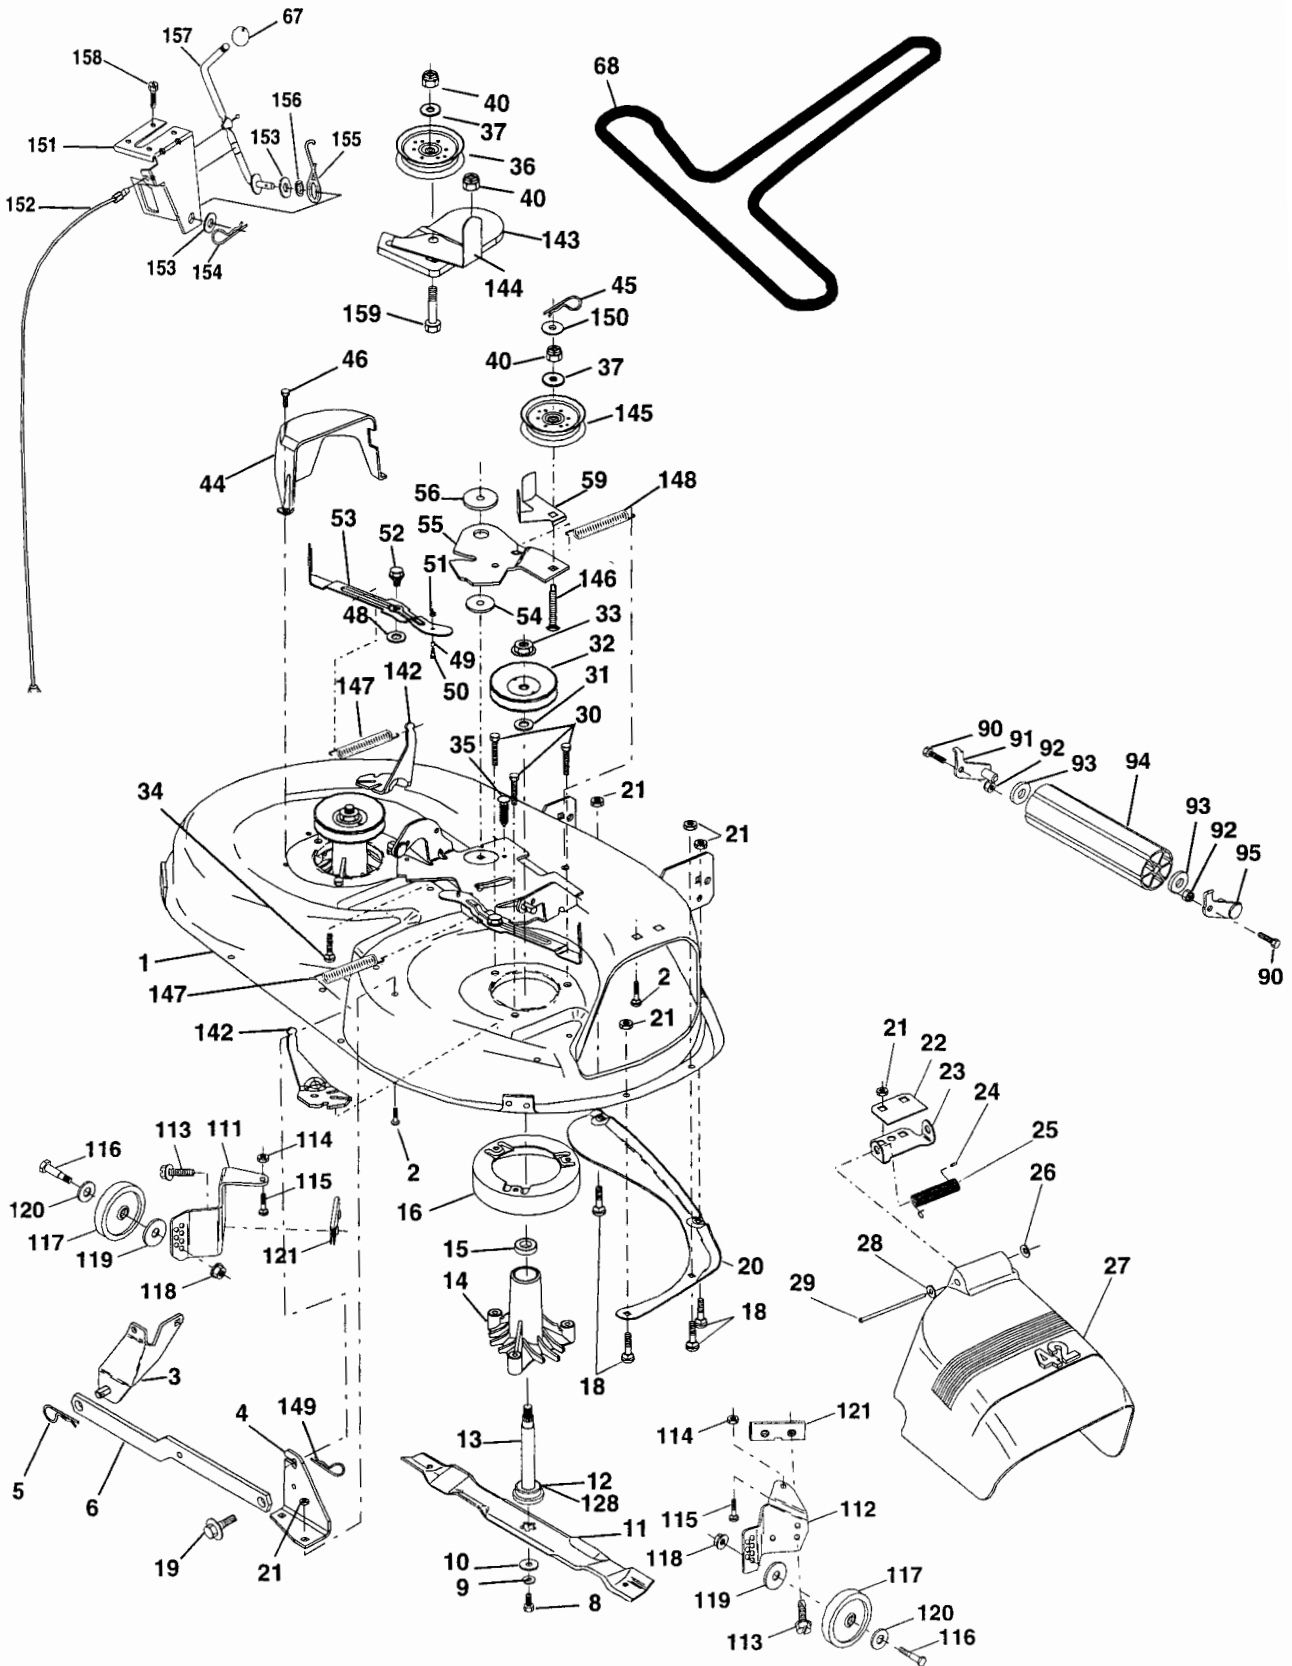

PAIR PARTS

ACTOR -- MODEL NUMBER BL14542STH (BL14542STHA) PRODUCT NO. 954 2100-25
VER DECK

PAIR PARTS

TRACTOR -- MODEL NUMBER BL14542STH (BL14542STHA) PRODUCT NO. 954 2100-25
MOWER DECK

KEY NO.	PART NO.	DESCRIPTION	KEY NO.	PART NO.	DESCRIPTION
1	165892	Mower Deck Assembly, 42"	54	133943	Washer, Hardened
2	72140506	Bolt	55	155046	Arm, Idler
3	138017	Bracket Assembly, Sway Bar, Front	56	165723	Spacer, Retainer
4	165460	Bracket Sway Bar 38/42" Deck	59	141043	Guard, TUV Idler
5	4939M	Retainer Spring	67	106932X	Knob, round
6	130832	Arm, Suspension, Rear	68	144959	V-Belt
8	850857	Bolt, Hex 3/8-24 x 1.25 Gr. 8	90	74760616	Bolt Fin Hex 3/8-16 Unc x 1
9	10030600	Washer, Lock	91	132274	Bracket Asm Noseroller Lh
10	140296	Washer, Hardened	92	73800600	Nut
11	138498	Blade, High Perf	93	19171416	Washer 17/32 x 7/8 x 16 Ga
12	129895	Bearing, Ball	94	132264	Roller Nose 38&42
13	137645	Shaft Assembly, Mandrel, Vented (Includes Key Number 12)	95	132273	Bracket Asm Nose Roller RH
14	128774	Housing, Mandrel, Vented	111	155197	Bracket, Gauge, Wheel L.H.
15	110485X	Bearing, Ball, Mandrel	112	155198	Bracket, Gauge, Wheel R.H.
16	140329	Stripper, Vented Mower Deck	113	17060512	Screw 5/16-18 x 3/4
18	72140505	Bolt, Carriage 5/16-18 x 5/8	114	73510500	Nut, Keps 5/16-18 UNC
19	132827	Bolt, Shoulder	115	72110504	Bolt, Carriage 5/16 UNC x 1/2
20	159770	Baffle, Vortex	116	4898H	Bolt, Shoulder
21	73680500	Nut Crownlock 5/16-18 UNC	117	105455X	Wheel, Gauge
22	134753	Stiffener Bracket	118	73930600	Nut, Centerlock 3/8-16
23	131267	Bracket, Deflector	119	19121414	Washer 3/8 x 7/8 x 14 Gauge
24	105304X	Cap, Sleeve	120	19171512	Washer 17/32 x 15/16 x 12 Ga.
25	123713X	Spring, Torsion, Deflector	121	143723	Bracket
26	110452X	Nut, Push	128	153390	Washer Felt
27	130968X428	Shield, Deflector	142	165890	Arm Spring Brake Mower
28	19111016	Washer 11/32 x 5/8 x 16 Ga.	143	157109	Bracket Arm Idler 42"
29	131491	Rod, Hinge	144	158634	Keeper Belt 42" Clutch Cable
30	157722	Screw Thdrol Washer Head	145	165888	Pulley Idler Flat
31	129963	Washer, Spacer	146	165891	Bolt Carriage Idler
32	153535	Pulley, Mandrel	147	131335	Spring Extension
33	137266	Nut, Toplock, Flanged	148	169022	Spring Return Idler
34	72110614	Bolt	149	165898	Retainer Spring Yellow Zinc
35	133835	Fastner, Christmas Tree	150	19091216	Washer 9/32 x 3/4 x 16 Ga.
36	131494	Pulley, Idler, Flat	151	169670	Bracket Clutch
37	19131316	Washer 13/32 x 13/16 x 16 Gauge	152	169676	Cable Clutch 42 In
40	73680600	Nut Crownlock 3/8-16 UNC	153	169674	Washer Flat 3/8" Type B
44	140088	Guard, Mandrel, L.H.	154	169675	Spring Retainer
45	4497H	Retainer	155	169671	Spring Retention Lever
46	137729	Screw, Thd. Roll 1/4-20 x 5/8	156	169672	Spacer
48	133944	Washer, Hardened	157	169669	Rod Clutch
49	155066	Roller Assembly, Cam Follower	158	17720410	Screw Hex Thd Cut 1/4-20 x 5/8
50	131340	Bolt, Shoulder #10-24 Grade 5	159	72140614	Bolt Rdhd Sqn 3/8-16 Unc x 1-3/4
51	69180	Locknut	--	130794	Mandrel Assembly (Includes Key Numbers 8-10, 12-15, 31 and 32)
52	139888	Bolt, Shoulder 5/16-18 UNC	--	171491	Mower Deck, complete
53	131845	Arm Assembly, Pad, Brake			

NOTE: All component dimensions given in U. S. inches
1 inch = 25/4 mm