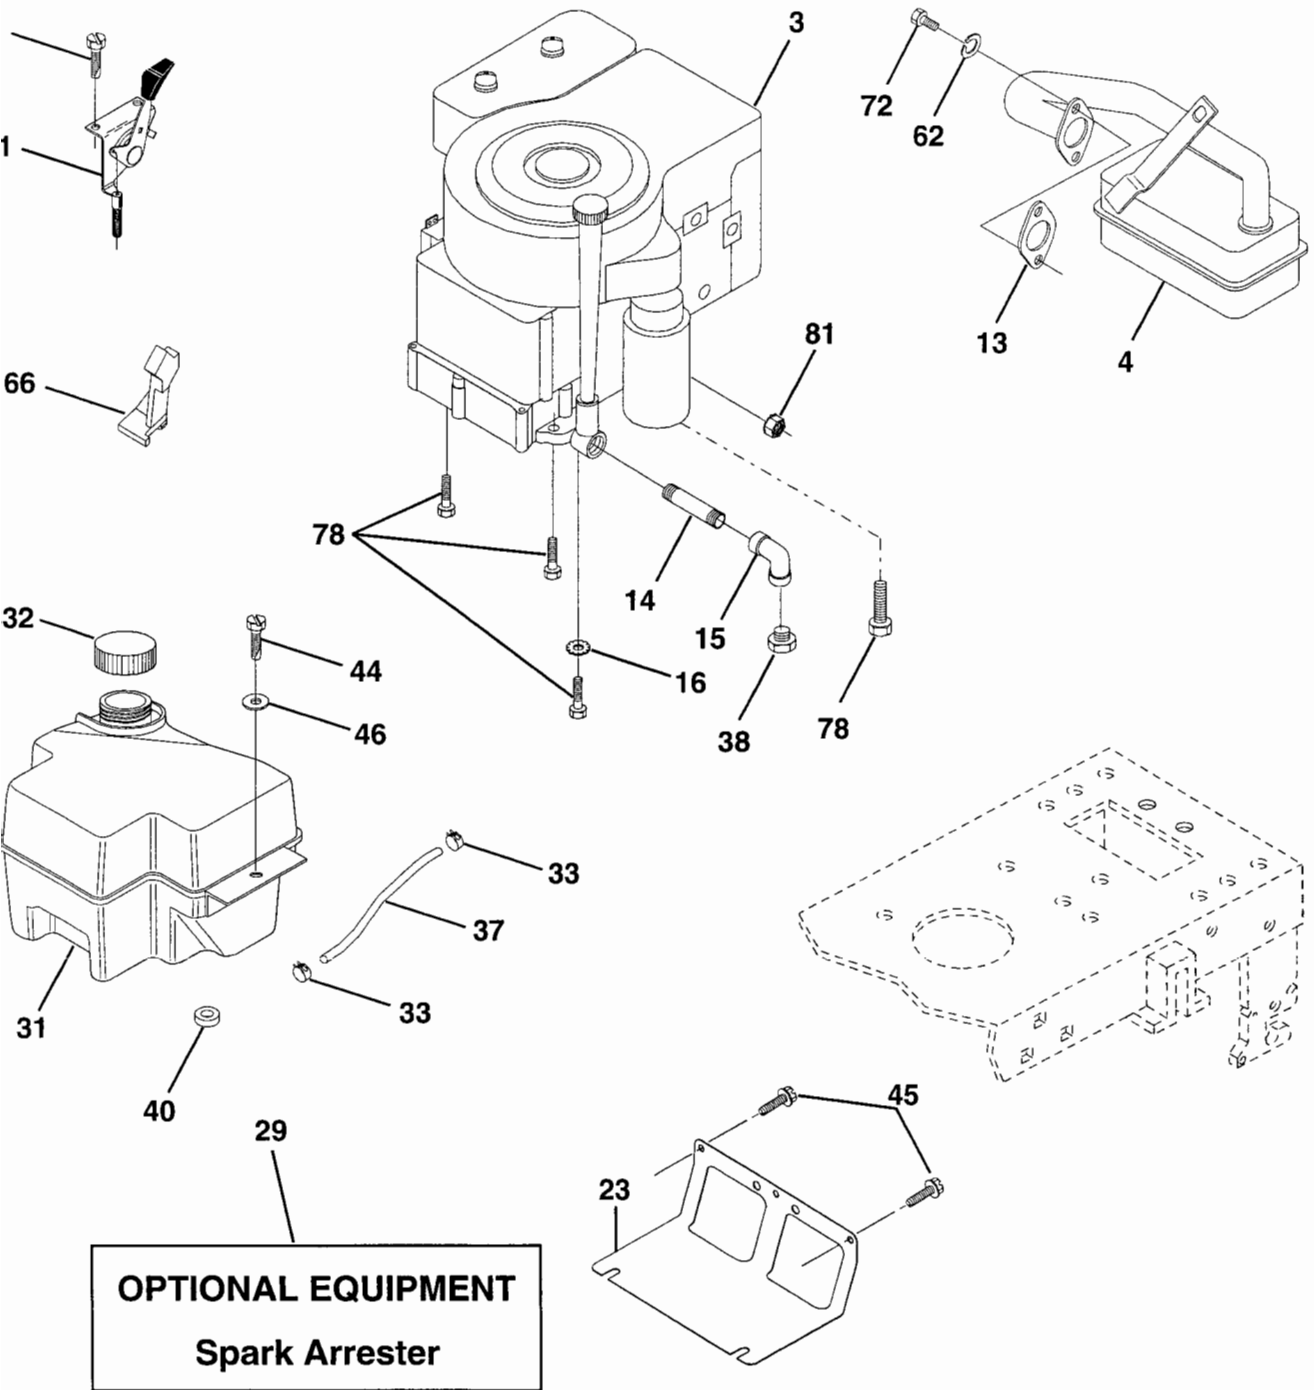

EXHAUST PARTS

ACTOR -- MODEL NUMBER BL14542STH (BL14542STHA) PRODUCT NO. 954 2100-25
LINE

KEY NO.	PART NO.	DESCRIPTION
1	141359	Control Throt /Ch Lh
2	17720410	Screw Hex Thd Cut 1/4-20x5/8 T
3	-----	Engine B&S Model 287707 (Order parts from engine manufacturer)
4	137352	Muffler Exhaust B&S Lt
13	165291	Gasket 1 313 Id Tin Plated
14	13280324	Nipple Pipe 3/8 Npt X 3"
15	13200300	Elbow Std 90 Degree 3/8-18 Npt
16	11050600	Washer Lock Ext Tooth 3/8
23	169837	Shield Browning/Debris Guard
29	137180	Arrestor Spark
31	161911	Tank Fuel
32	140527	Cap Asm Fuel
33	123487X	Clamp Hose Blk
37	137040	Line Fuel 20"
38	-----	Plug Oil Drain (Order From Engine Manufacturer)
40	124028X	Bushing Snap Nyl Blk Fuel Line
44	17490412	Screw Hexwsh Thdrol 1/4-20x3/4
45	17060612	Screw 3/8-16 x 3/4
46	19091416	Washer 9/32 X 7/8 X 16ga
62	10040500	Washer Lock Hvy Hlcl Spr 5/16
66	127951	Stop Throttle
72	71070512	Screw Hexhd Cap 5/16-18x3/4
78	17060620	Screw 3/8-16x1-1/4
81	128861	Nut Flange 1/4-20 Starter Nut

NOTE: All component dimensions given in U.S. inches
1 inch = 25.4 mm