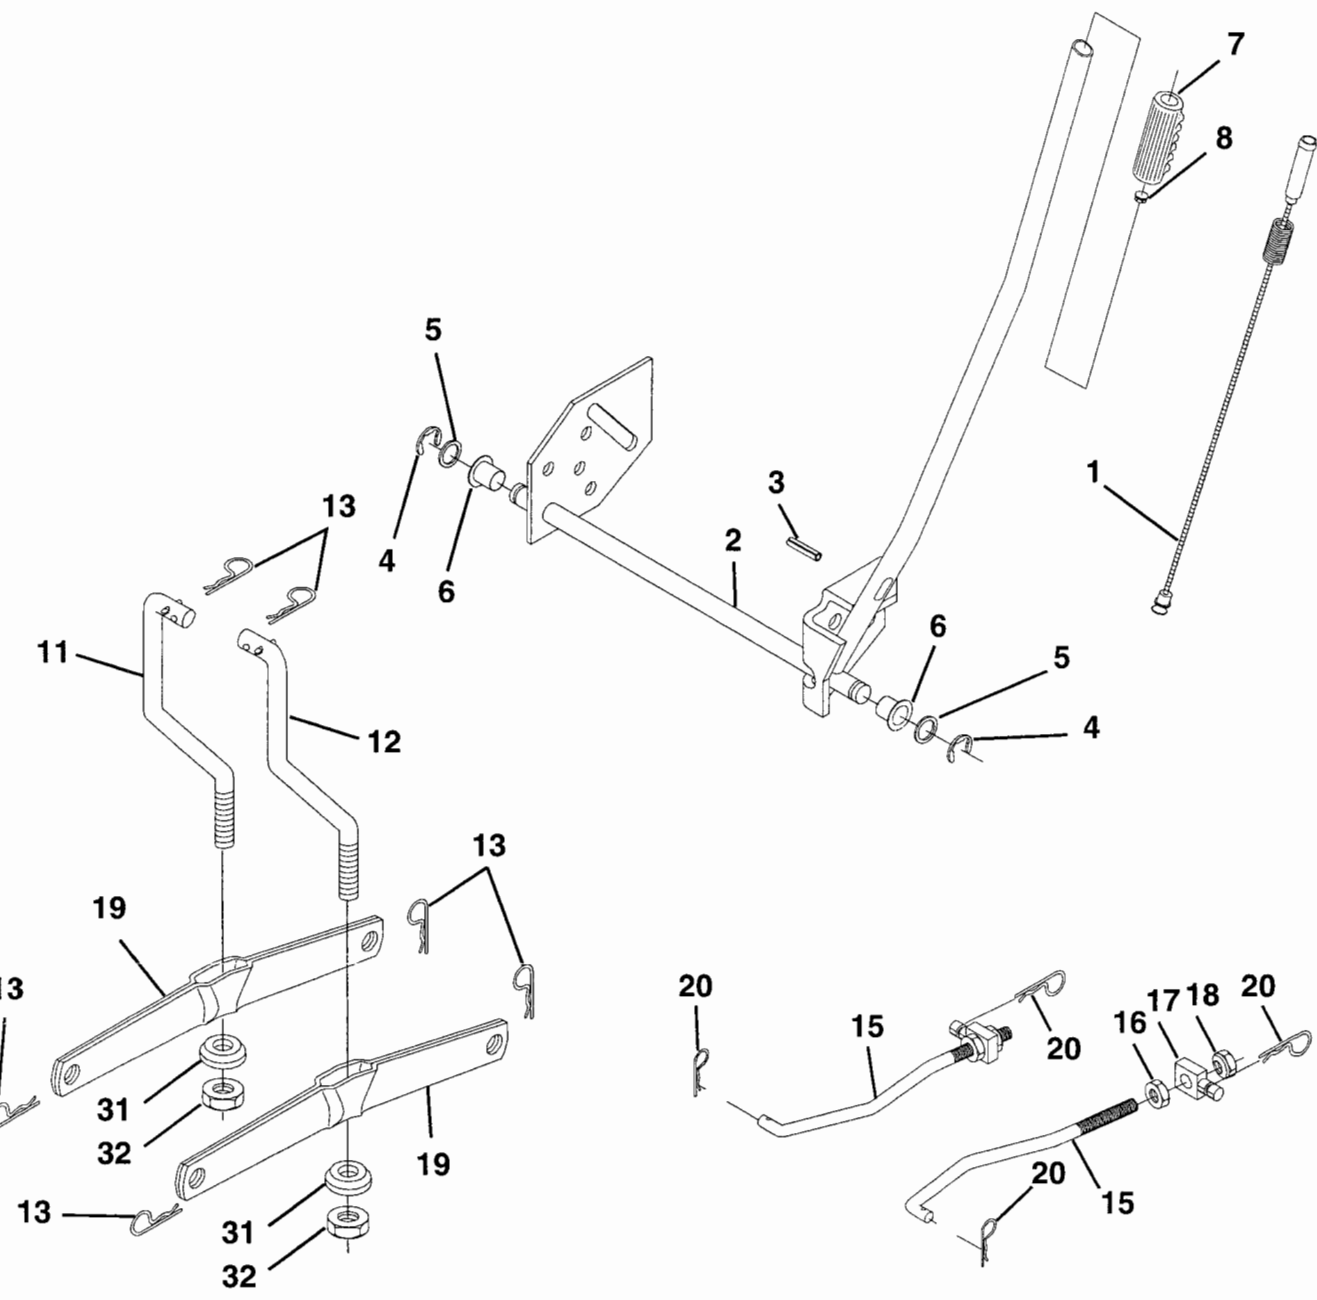

NOTE: All component dimensions given in U.S. inches
1 inch = 25.4 mm

FAIR PARTS

ACTOR -- MODEL NUMBER BL14542STH (BL14542STHA) PRODUCT NO. 954 2100-25
ENGINE

KEY NO.	PART NO.	DESCRIPTION
1	140117	Seat
2	140551	Bracket Pnt Pivot Seat (blk)
3	71110616	Bolt Fin Hex 3/8-16unc X 1
4	19131610	Washer 13/32 X 3/4 X 10 Ga
5	145006	Clip Push In Hinged
6	73800600	Nut Hex Lock w/Ins 3/8-16 Unc
7	124181X	Spring Seat Cprsn 2 250 Blk Zi
8	17000616	Screw Thdrol 3/8-16 X 1-1/2
9	19131614	Washer 13/32 X 1 X 14 Ga
10	155925	Pan Pnt Seat (blk)
11	166369	Knob Seat Adj Wingnut
12	121246X	Bracket Pnt Mounting Switch

WHEELS & TIRES

KEY NO.	PART NO.	DESCRIPTION
1	59192	Cap Valve Tire
2	65139	Stem Valve
3	106222X	Tire F Ts 15 X 6 0 - 6 Service
4	59904	Tube Inner Front #35060
5	106732X421	Rim Asm 6"front Service
6	278H	Fitting Grease
7	9040H	Bearing Flange
8	106108X421	Rim Asm 8"rear Service
9	106268X	Tire R Ts 18x9 5-8 Service
10	7152J	Tube Rear 9 5 X 8 Service
11	104757X	Cap Axle Blk 1 50 X 1 00
--	144334	Sealant, Tire (10 oz. tube)

NOTE: All component dimensions given in U.S. inches 1 inch = 25.4 mm

PAIR PARTS

ACTOR - - MODEL NUMBER BL14542STH (BL14542STHA) PRODUCT NO. 954 2100-25
ASSEMBLY

REPAIR PARTS

TRACTOR -- MODEL NUMBER BL14542STH (BL14542STHA) PRODUCT NO. 954 2100-25
T ASSEMBLY