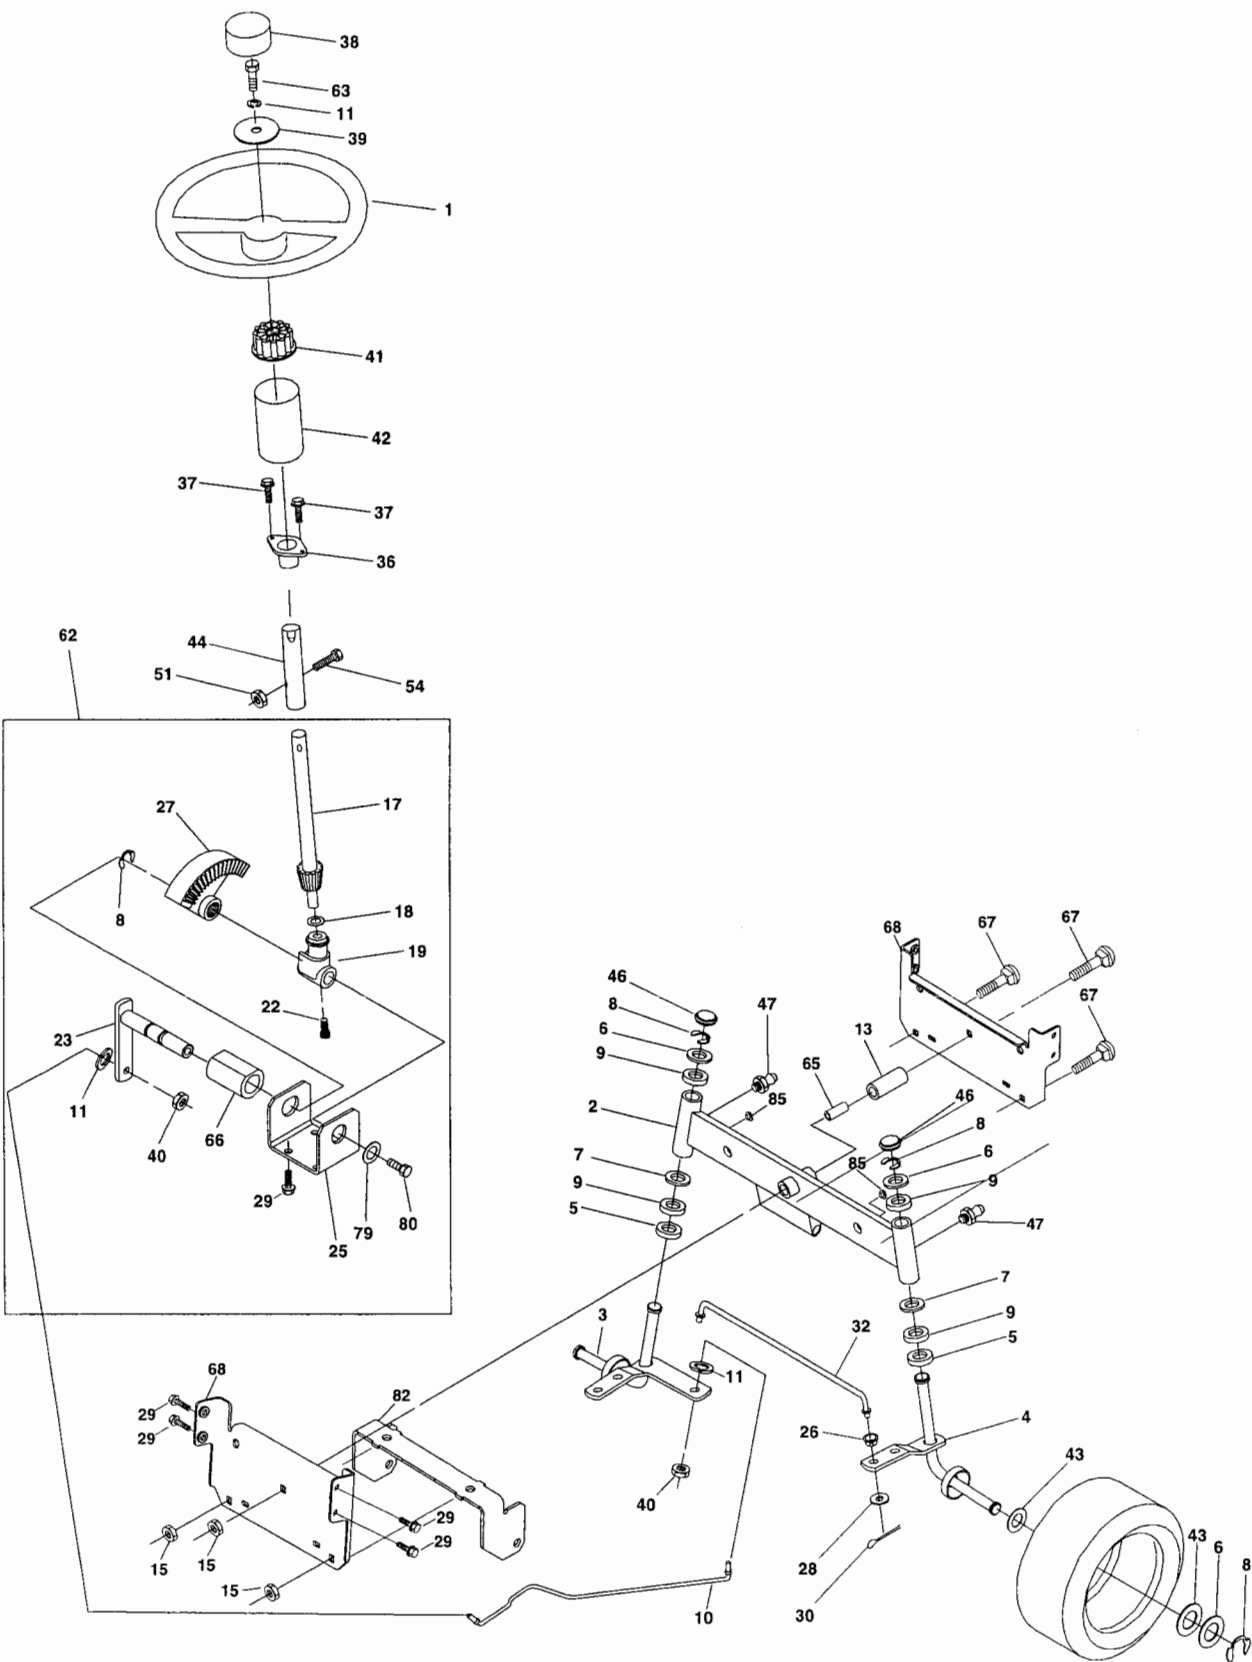

FAIR PARTS

ACTOR -- MODEL NUMBER BL14542STH (BL14542STHA) PRODUCT NO. 954 2100-25
ERING ASSEMBLY

KEY NO.	PART NO.	DESCRIPTION
1	139768	Steering Wheel
2	154427	Axle Assembly STMP Dropped STL
3	169840	Spindle Assembly, L.H.
4	169839	Spindle Assembly, R.H.
5	6266H	Bearing, Race, Thrust, Hardened
6	121748X	Washer 25/32 x 1-5/8 x 16 Gauge
7	19272016	Washer 27/32 x 1-1/4 x 16 Gauge
8	12000029	Ring, Klip
9	3366R	Bearing, Steering Column
10	169832	Draglink Extended Stamped
11	10040600	Washer, Lock
13	136518	Spacer Brg Axle Front
15	145212	Hex Flange Lock
17	156546	Shaft Assembly, Steering
18	57079	Washer, Thrust .515 x .750 x .033
19	160395	Support, Shaft
22	165857	Screw, Hex Wsh Hd Torx
23	165851	Pittman Shaft Assembly
25	154406	Bracket, Steering
26	126847X	Bushing, Link, Drag
27	136874	Gear, Sector
28	19131416	Washer 13/32 x 7/8 x 16 Gauge
29	17060612	Screw, 3/8-16 x 3/4
30	76020412	Pin
32	130465	Rod, Tie
36	155099	Bushing, Steering
37	152927	Screw
38	140175	Insert, Steering Wheel
39	19133812	Washer 13/32 x 2-3/8 x 12 Gauge
40	7810H	Nut Lock Center 3/8-24Unf
41	100711L	Adaptor, Steering Wheel
42	145054X428	Boot, Steering Shaft
43	121749X	Washer 25/32 x 1-1/4 x 16 Gauge
44	153720	Extension Shaft Steering LR.LT
46	121232X	Cap, Spindle
47	6855M	Fitting, Grease
51	73800500	Nut Lock Hex w/Ins. 5/16-18 UNC
54	74780520	Bolt Fin Hex 5/16-18 UNC x 1-1/4
62	167902	Kit Steering Asm Service
63	74780616	Bolt, Fin Hex 3/8-16 UNC x 1 Gr 5
65	160367	Spacer Brace Axle
66	154404	Bearing Arm Pittman
67	72110618	Bolt Rdhd Sqnk 3/8-16 x 2-1/4
68	169827	Axle, Brace
79	19132012	Washer 13/32 x 1-1/4 x 12 Ga.
80	74950612	Bolt Hex Nylon 3/8-16 x 3/4
82	169835	Bracket Susp Chassis Front
85	133835	Fastner Christmas Tree

NOTE: All component dimensions given in U.S. inches
1 inch = 25.4 mm