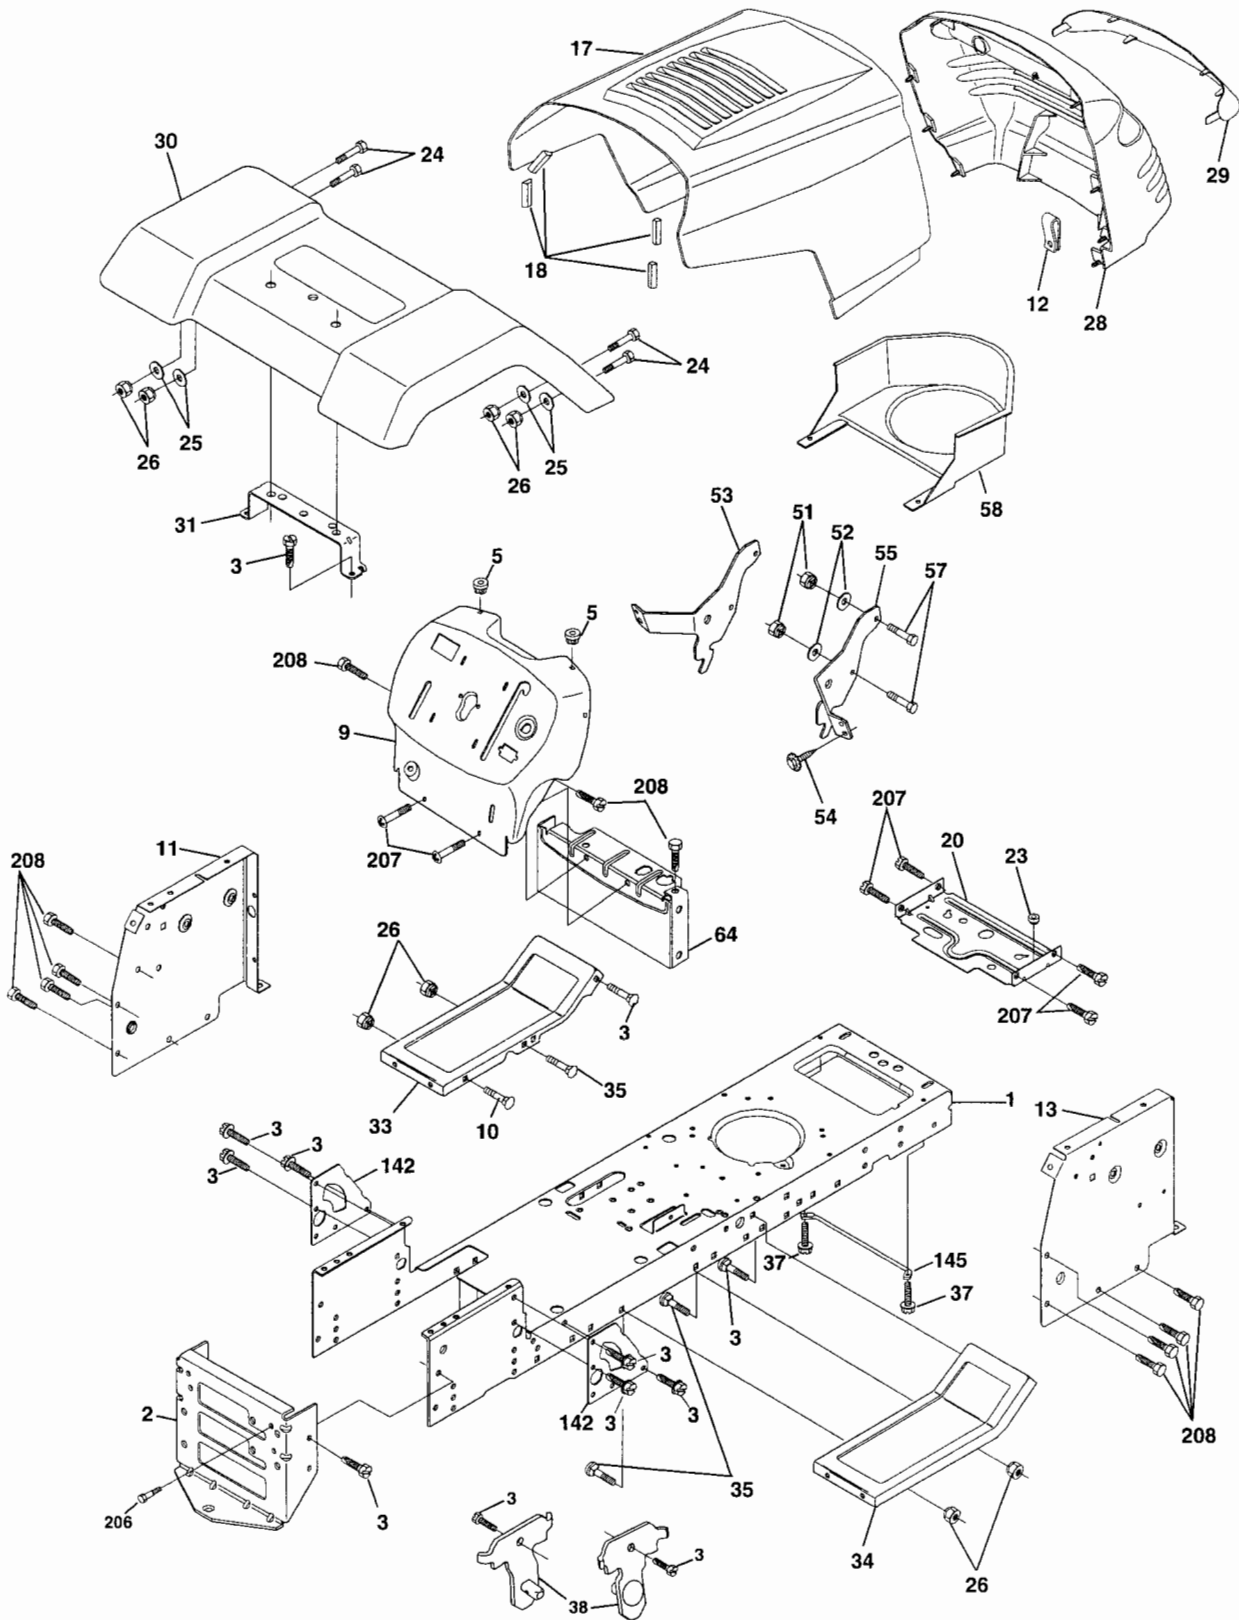

NOTE: All component dimensions given in U.S. inches
1 inch = 25.4 mm

FAIR PARTS

ACTOR -- MODEL NUMBER BL14542STH (BL14542STHA) PRODUCT NO. 954 2100-25
SSIS AND ENCLOSURES

KEY NO.	PART NO.	DESCRIPTION
1	169830	Chassis
2	169061	Drawbar
3	17060612	Screw, 3/8-16 x 3/4
5	155272	Bumper Hood/Dash
9	168336X010	Dash
10	72140608	Bolt, Carriage 3/8-16 x 3/4
11	155927	Panel, Dash, L.H.
12	145660	Clip Tinnerman Grille P/L
13	169117X010	Panel, Dash, R.H.
17	159639X421	Hood Assembly
18	126938X	Bumper Hood
20	156437	Plate Mtg Battery Fuel Tank
23	124028X	Bushing Snap Nyl Blk Fuel Line
24	74780616	Bolt Fin Hex 3/8-16 Unc x 1 Gr 5
25	19131312	Washer 13/32 x 13/16 x 12 Gauge
26	73800600	Nut
28	157428	Grille w/Clips
29	146654X599	Lens, Grille
30	169468X421	Fend/Ftrest Pnt STLT N HLD
31	136619	Bracket, Fender
33	145244X418	Footrest Pnt LH
34	145243X418	Footrest Pnt RH
35	72110606	Bolt Rdhd Sht Sqnk 3/8-16 x 3/4
37	17490508	Screw Thdrol 5/16-18 x 1/2
38	169834	Bracket Asm Pivot Mower Rear
51	73800400	Nut Lock w/Insert 1/4-20 UNC
52	19091416	Washer 9/32 x 7/8 x 16 Ga.
53	144697	Bracket Grille LH
54	161464	Screw Hex Wshd 8-18 x 7/8
55	144696	Bracket Grille RH
57	74780412	Bolt, Fin Hex 1/4-20 UNC x .75
58	150127	Duct Air Engine PL/LT
64	154798	Dash Lower STLT
142	165867	Plate Reinforcement STLT
145	156524	Rod Pivot Chassis/Hood
206	170165	Bolt Shoulder 5/16-18 TT
207	17670508	Screw Thdrol 5/16-18 x 1/2
208	17670608	Screw Thdrol 3/8-16 x 1/2
--	5479J	Plug, Button