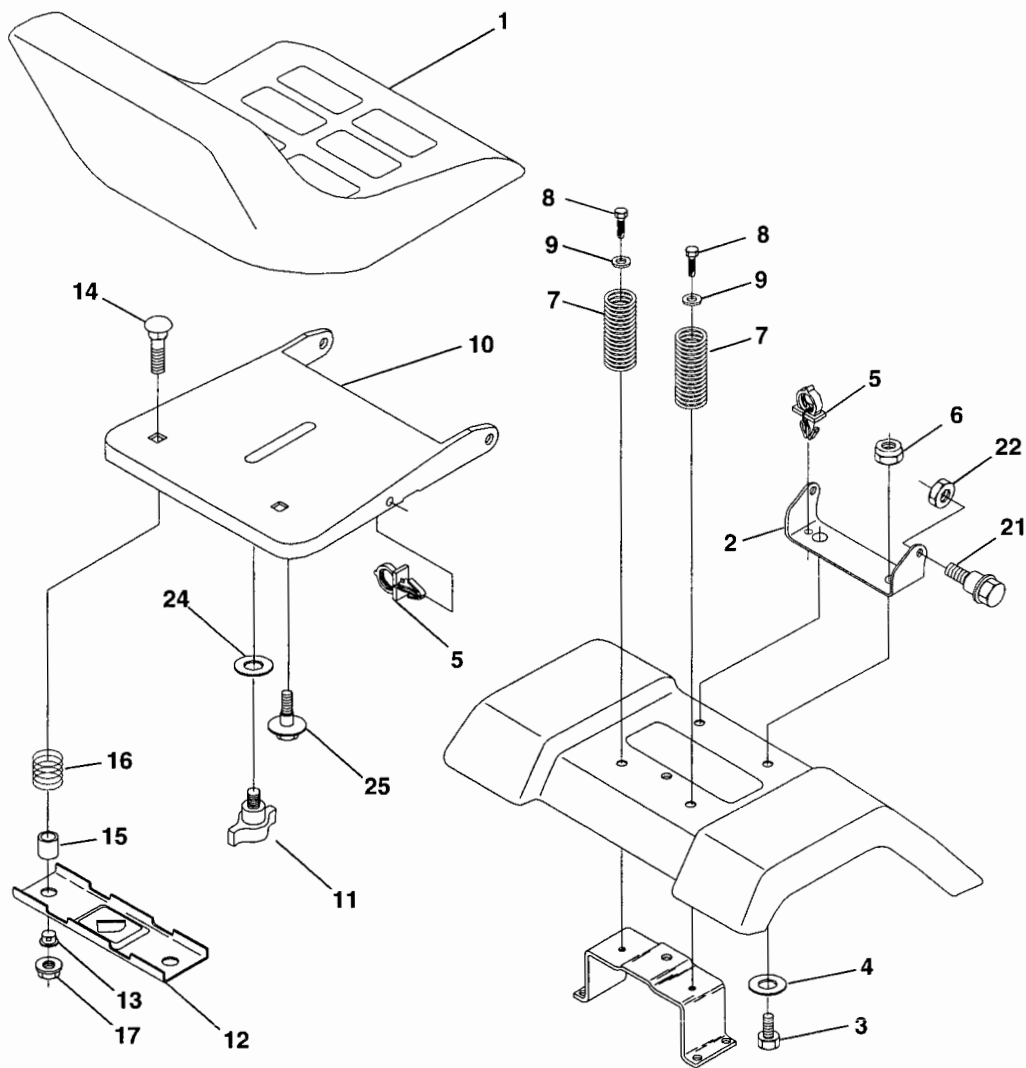

NOTE: All component dimensions given in U.S. inches
1 inch = 25.4 mm

EXHAUST PARTS

ACTOR -- MODEL NUMBER BL14542STH (BL14542STHA) PRODUCT NO. 954 2100-25
LINE

KEY NO.	PART NO.	DESCRIPTION
1	141359	Control Throt /Ch Lh
2	17720410	Screw Hex Thd Cut 1/4-20x5/8 T
3	-----	Engine B&S Model 287707 (Order parts from engine manufacturer)
4	137352	Muffler Exhaust B&S Lt
13	165291	Gasket 1 313 Id Tin Plated
14	13280324	Nipple Pipe 3/8 Npt X 3"
15	13200300	Elbow Std 90 Degree 3/8-18 Npt
16	11050600	Washer Lock Ext Tooth 3/8
23	169837	Shield Browning/Debris Guard
29	137180	Arrestor Spark
31	161911	Tank Fuel
32	140527	Cap Asm Fuel
33	123487X	Clamp Hose Blk
37	137040	Line Fuel 20"
38	-----	Plug Oil Drain (Order From Engine Manufacturer)
40	124028X	Bushing Snap Nyl Blk Fuel Line
44	17490412	Screw Hexwsh Thdrol 1/4-20x3/4
45	17060612	Screw 3/8-16 x 3/4
46	19091416	Washer 9/32 X 7/8 X 16ga
62	10040500	Washer Lock Hvy Hlcl Spr 5/16
66	127951	Stop Throttle
72	71070512	Screw Hexhd Cap 5/16-18x3/4
78	17060620	Screw 3/8-16x1-1/4
81	128861	Nut Flange 1/4-20 Starter Nut

NOTE: All component dimensions given in U.S. inches
1 inch = 25.4 mm

FAIR PARTS

ACTOR -- MODEL NUMBER BL14542STH (BL14542STHA) PRODUCT NO. 954 2100-25
ENGINE

KEY NO.	PART NO.	DESCRIPTION
1	140117	Seat
2	140551	Bracket Pnt Pivot Seat (blk)
3	71110616	Bolt Fin Hex 3/8-16unc X 1
4	19131610	Washer 13/32 X 3/4 X 10 Ga
5	145006	Clip Push In Hinged
6	73800600	Nut Hex Lock w/Ins 3/8-16 Unc
7	124181X	Spring Seat Cprsn 2 250 Blk Zi
8	17000616	Screw Thdrol 3/8-16 X 1-1/2
9	19131614	Washer 13/32 X 1 X 14 Ga
10	155925	Pan Pnt Seat (blk)
11	166369	Knob Seat Adj Wingnut
12	121246X	Bracket Pnt Mounting Switch