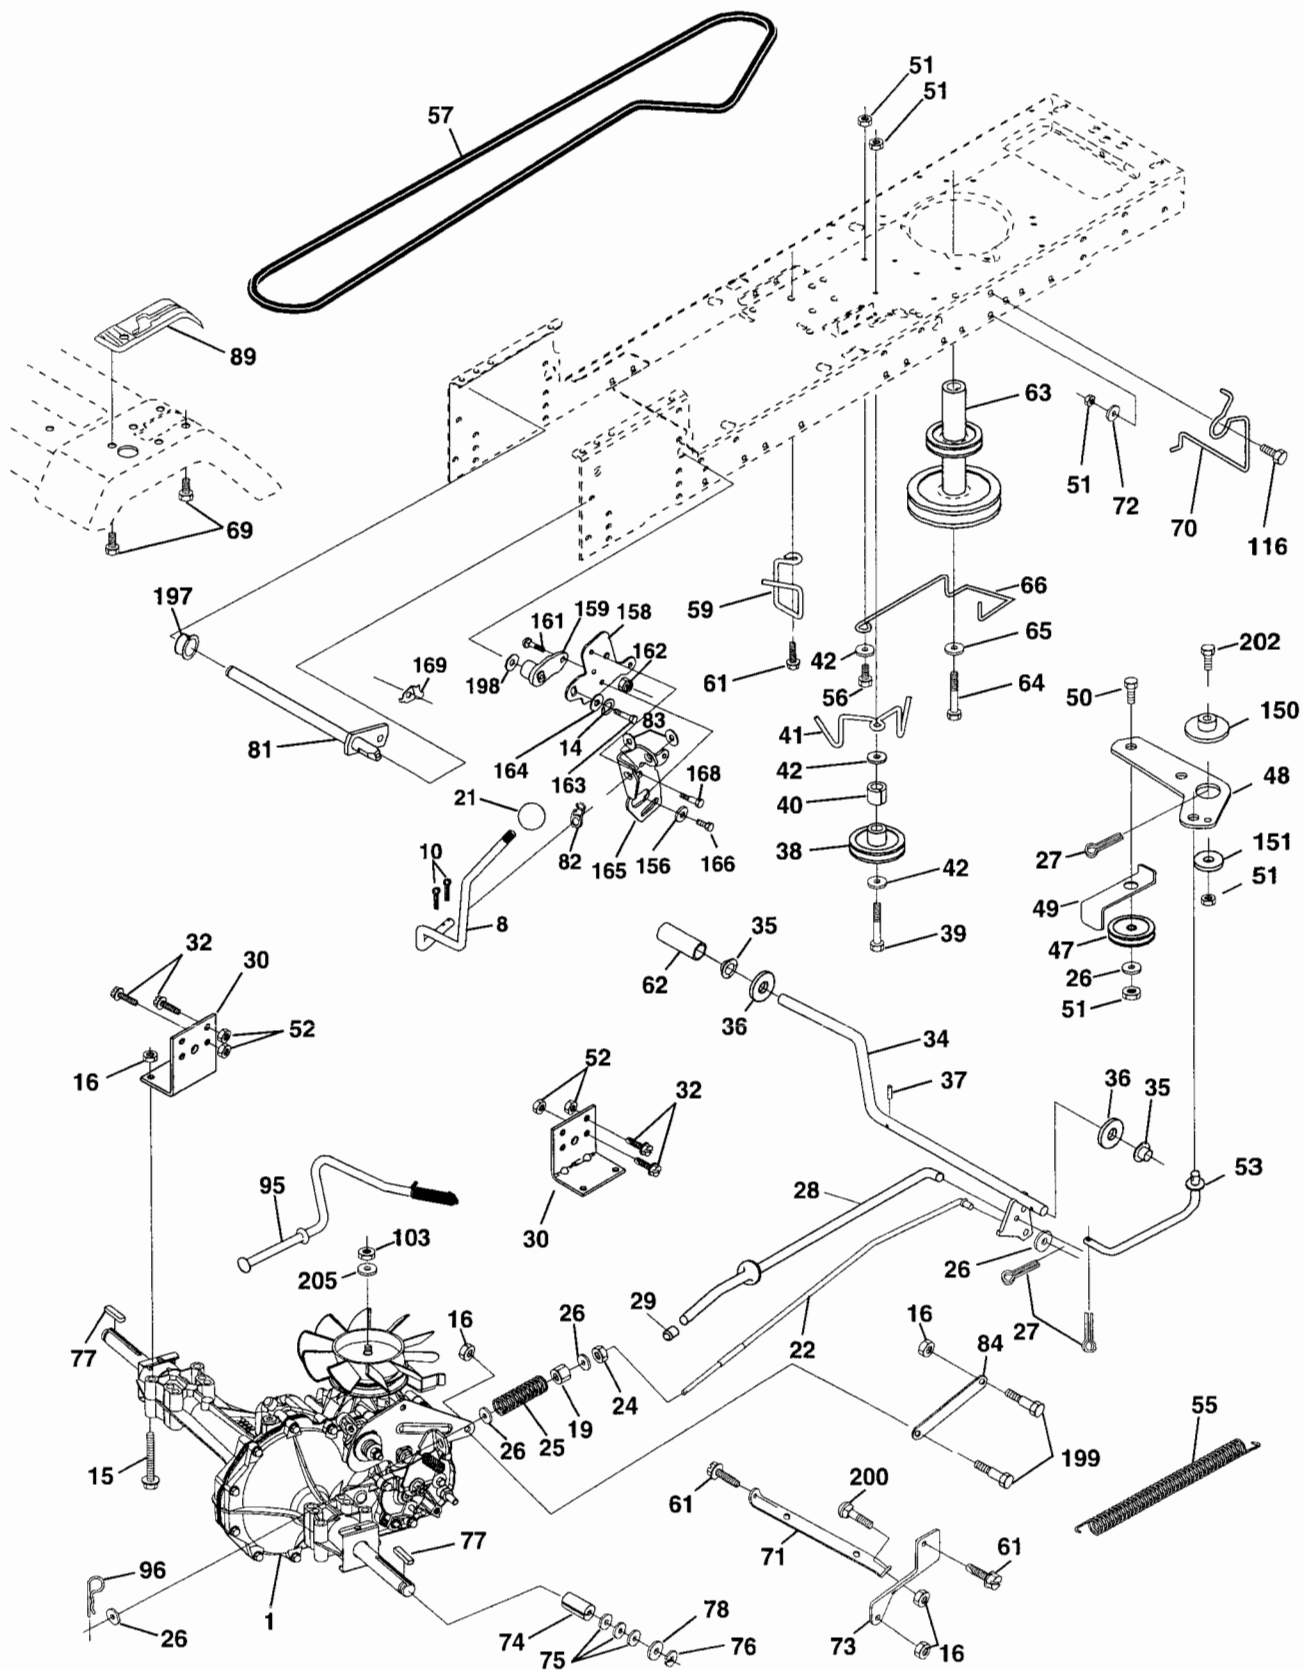

KEY NO.	PART NO.	DESCRIPTION
1	169830	Chassis
2	169061	Drawbar
3	17060612	Screw, 3/8-16 x 3/4
5	155272	Bumper Hood/Dash
9	168336X010	Dash
10	72140608	Bolt, Carriage 3/8-16 x 3/4
11	155927	Panel, Dash, L.H.
12	145660	Clip Tinnerman Grille P/L
13	169117X010	Panel, Dash, R.H.
17	159639X421	Hood Assembly
18	126938X	Bumper Hood
20	156437	Plate Mtg Battery Fuel Tank
23	124028X	Bushing Snap Nyl Blk Fuel Line
24	74780616	Bolt Fin Hex 3/8-16 Unc x 1 Gr 5
25	19131312	Washer 13/32 x 13/16 x 12 Gauge
26	73800600	Nut
28	157428	Grille w/Clips
29	146654X599	Lens, Grille
30	169468X421	Fend/Ftrest Pnt STLT N HLD
31	136619	Bracket, Fender
33	145244X418	Footrest Pnt LH
34	145243X418	Footrest Pnt RH
35	72110606	Bolt Rdhd Sht Sqnk 3/8-16 x 3/4
37	17490508	Screw Thdrol 5/16-18 x 1/2
38	169834	Bracket Asm Pivot Mower Rear
51	73800400	Nut Lock w/Insert 1/4-20 UNC
52	19091416	Washer 9/32 x 7/8 x 16 Ga.
53	144697	Bracket Grille LH
54	161464	Screw Hex Wshd 8-18 x 7/8
55	144696	Bracket Grille RH
57	74780412	Bolt, Fin Hex 1/4-20 UNC x .75
58	150127	Duct Air Engine PL/LT
64	154798	Dash Lower STLT
142	165867	Plate Reinforcement STLT
145	156524	Rod Pivot Chassis/Hood
206	170165	Bolt Shoulder 5/16-18 TT
207	17670508	Screw Thdrol 5/16-18 x 1/2
208	17670608	Screw Thdrol 3/8-16 x 1/2
--	5479J	Plug, Button

NOTE: All component dimensions given in U.S. inches
1 inch = 25.4 mm

FAIR PARTS

ACTOR -- MODEL NUMBER BL14542STH (BL14542STHA) PRODUCT NO. 954 2100-25
OUND DRIVE