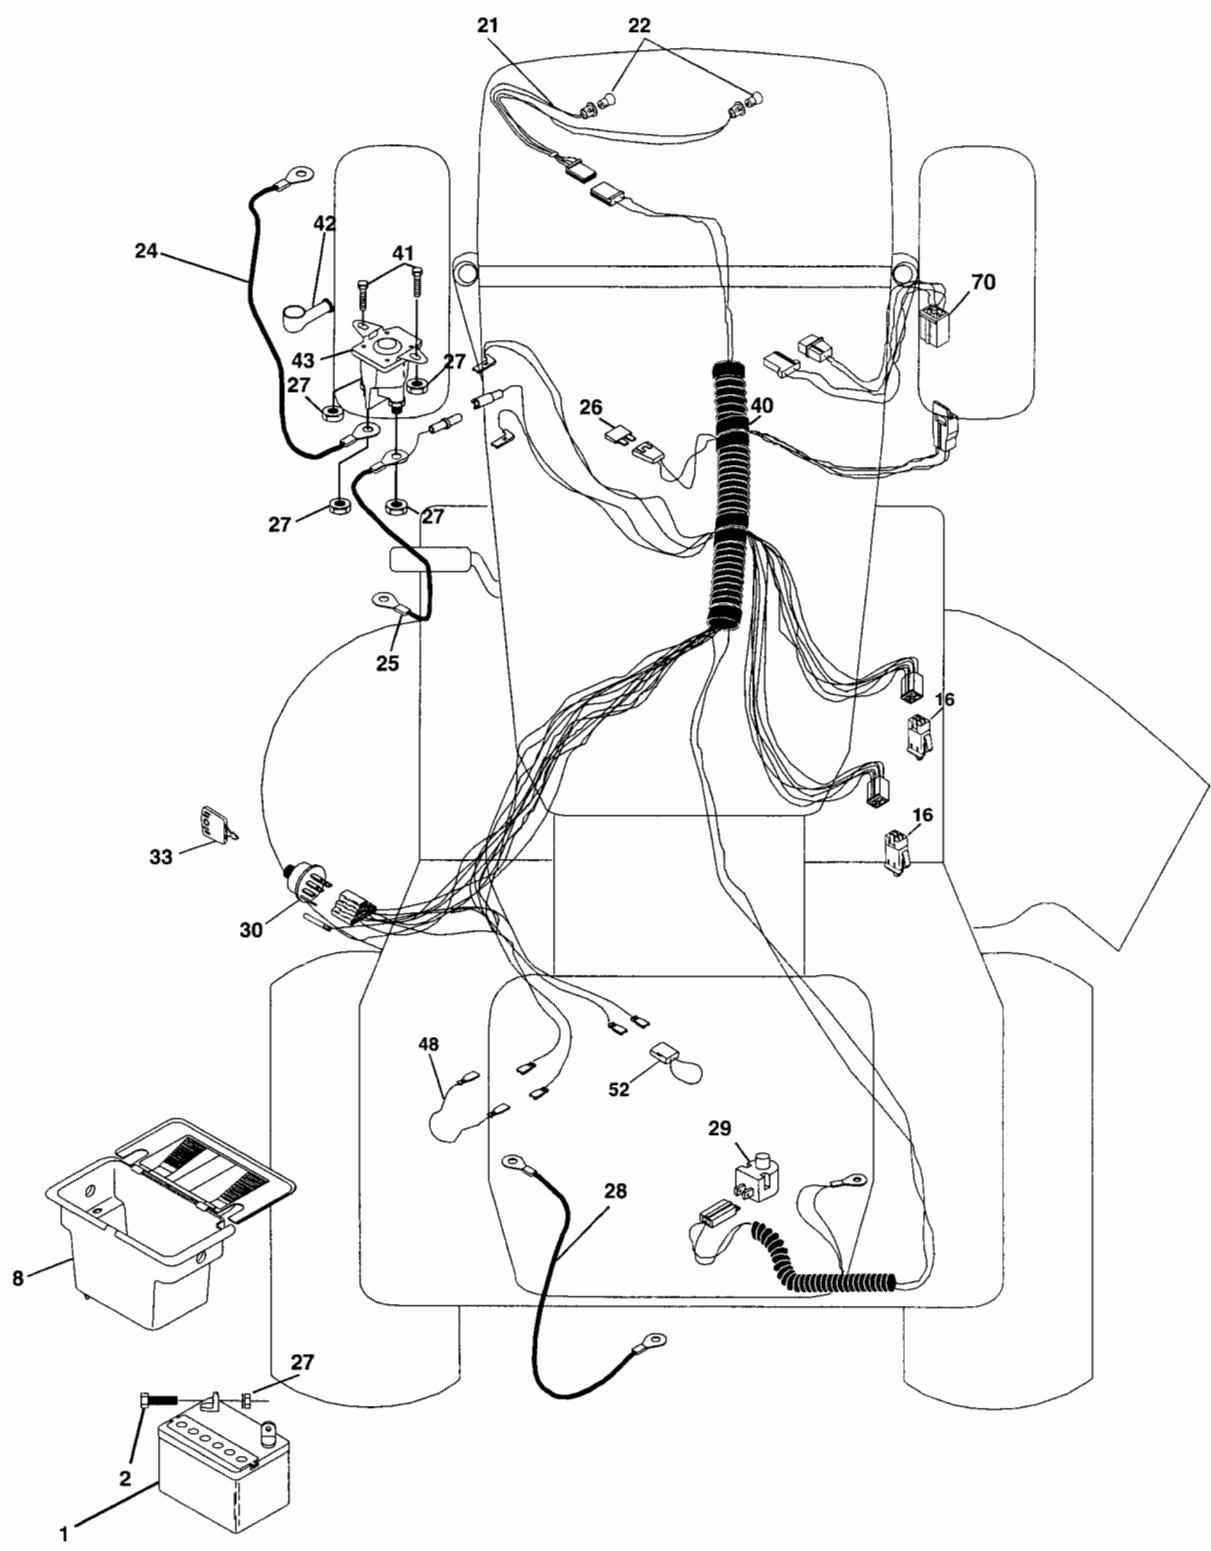

KEY NO.	PART NO.	DESCRIPTION
1	144925	Battery 12 VOLT 25 AMP
2	74760412	Bolt Hex Hd 1/4-20unc x 3/4
8	156417	Case Battery
16	153664	Switch, Interlock Push-In
21	166181	Harness Asm Light W/4152j
22	4152J	Bulb Light #1156
24	4799J	Cable Battery 6 Ga 11" red
25	146147	Cable Battery 6 Ga w/16 wire red
26	166180	Fuse 15 AMP
27	73510400	Nut Keps Hex 1/4-20 Unc
28	4207J	Cable Ground 6 Ga 12" black
29	121305X	Switch Plunger Nc Gray
30	163968	Switch Ign
33	140401	Key Ign
40	170217	Harness Ign Man Cl Am Hm 97
41	71110408	Bolt Blk. Fin Hex 1/4-20 Unc x 1/2
42	131563	Cover Terminal Red
43	145673	Solenoid
48	140844	Adapter Ammeter Rectangular
52	141940	Protection Wire Loop
70	170243	Harness Engine

NOTE: All component dimensions given in U.S. inches
1 inch = 25.4 mm