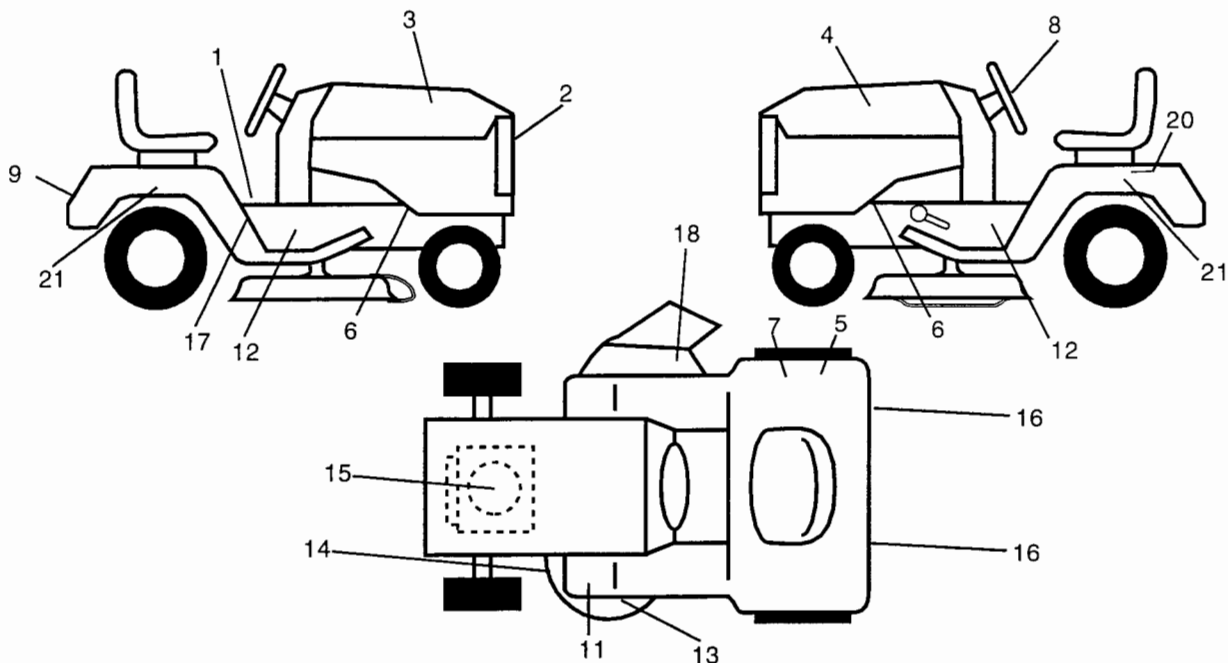

NOTE: All component dimensions given in U.S. inches
1 inch = 25.4 mm

FAIR PARTS

ACTOR -- MODEL NUMBER BL14542STH (BL14542STHA) PRODUCT NO. 954 2100-25
ENGINE

KEY NO.	PART NO.	DESCRIPTION
1	140117	Seat
2	140551	Bracket Pnt Pivot Seat (blk)
3	71110616	Bolt Fin Hex 3/8-16unc X 1
4	19131610	Washer 13/32 X 3/4 X 10 Ga
5	145006	Clip Push In Hinged
6	73800600	Nut Hex Lock w/Ins 3/8-16 Unc
7	124181X	Spring Seat Cprsn 2 250 Blk Zi
8	17000616	Screw Thdrol 3/8-16 X 1-1/2
9	19131614	Washer 13/32 X 1 X 14 Ga
10	155925	Pan Pnt Seat (blk)
11	166369	Knob Seat Adj Wingnut
12	121246X	Bracket Pnt Mounting Switch

NOTE: All component dimensions given in U.S. inches
1 inch = 25.4 mm

REPAIR PARTS

TRACTOR -- MODEL NUMBER BL14542STH (BL14542STHA) PRODUCT NO. 954 2100-25
ENGINE

KEY NO.	PART NO.	DESCRIPTION	KEY NO.	PART NO.	DESCRIPTION
1	140837	Decal, Saddle Parking Brake	13	135013	Decal, Enviro Deck
2	166287	Decal, Lens Logo	14	160396	Decal, V-Belt Schematic
3	170998	Decal, Hood, R.H.	15	170846	Decal, Engine
4	170999	Decal, Hood, L.H.	16	106202X	Reflector Tail Light
5	126187X	Decal, DBA	17	145498	Decal Read Owners Manual
6	159736	Decal, Chassis Hot Muffler	18	145494	Decal Mower Cutfinger Symbol
7	145437	Decal Europe Stand CE	20	145005	Decal Battery Dngr/Psn Eng
8	166285	Decal Inst Strg Whl	21	171300	Decal, Fender Auto Radius
9	166708	Decal, Fender, Logo	--	138311	Decal, Lift Handle
11	159737	Decal Brake/Clutch	--	169210	Decal By Pass Lt Hydro
12	157637	Decal, Chassis 42/Hyd	--	1571 99X428	Pad Footrest LH STLT
			--	162598	Decal, Drawbar Load Limit
			--	171676	Manual Oper Euro