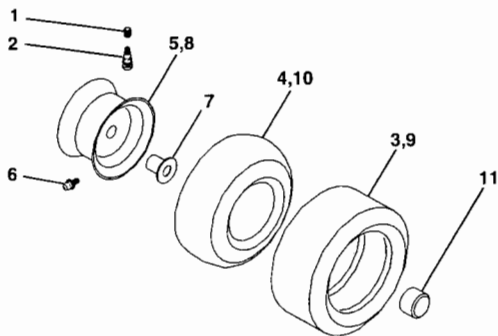

NOTE: All component dimensions given in U.S. inches
1 inch = 25.4 mm

REPAIR PARTS

TRACTOR -- MODEL NUMBER BL14542STH (BL14542STHA) PRODUCT NO. 954 2100-25
ENGINE

KEY NO.	PART NO.	DESCRIPTION	KEY NO.	PART NO.	DESCRIPTION
1	140837	Decal, Saddle Parking Brake	13	135013	Decal, Enviro Deck
2	166287	Decal, Lens Logo	14	160396	Decal, V-Belt Schematic
3	170998	Decal, Hood, R.H.	15	170846	Decal, Engine
4	170999	Decal, Hood, L.H.	16	106202X	Reflector Tail Light
5	126187X	Decal, DBA	17	145498	Decal Read Owners Manual
6	159736	Decal, Chassis Hot Muffler	18	145494	Decal Mower Cutfinger Symbol
7	145437	Decal Europe Stand CE	20	145005	Decal Battery Dngr/Psn Eng
8	166285	Decal Inst Strg Whl	21	171300	Decal, Fender Auto Radius
9	166708	Decal, Fender, Logo	--	138311	Decal, Lift Handle
11	159737	Decal Brake/Clutch	--	169210	Decal By Pass Lt Hydro
12	157637	Decal, Chassis 42/Hyd	--	1571 99X428	Pad Footrest LH STLT
			--	162598	Decal, Drawbar Load Limit
			--	171676	Manual Oper Euro

WHEELS & TIRES

KEY NO.	PART NO.	DESCRIPTION
1	59192	Cap Valve Tire
2	65139	Stem Valve
3	106222X	Tire F Ts 15 X 6 0 - 6 Service
4	59904	Tube Inner Front #35060
5	106732X421	Rim Asm 6"front Service
6	278H	Fitting Grease
7	9040H	Bearing Flange
8	106108X421	Rim Asm 8"rear Service
9	106268X	Tire R Ts 18x9 5-8 Service
10	7152J	Tube Rear 9 5 X 8 Service
11	104757X	Cap Axle Blk 1 50 X 1 00
--	144334	Sealant, Tire (10 oz. tube)