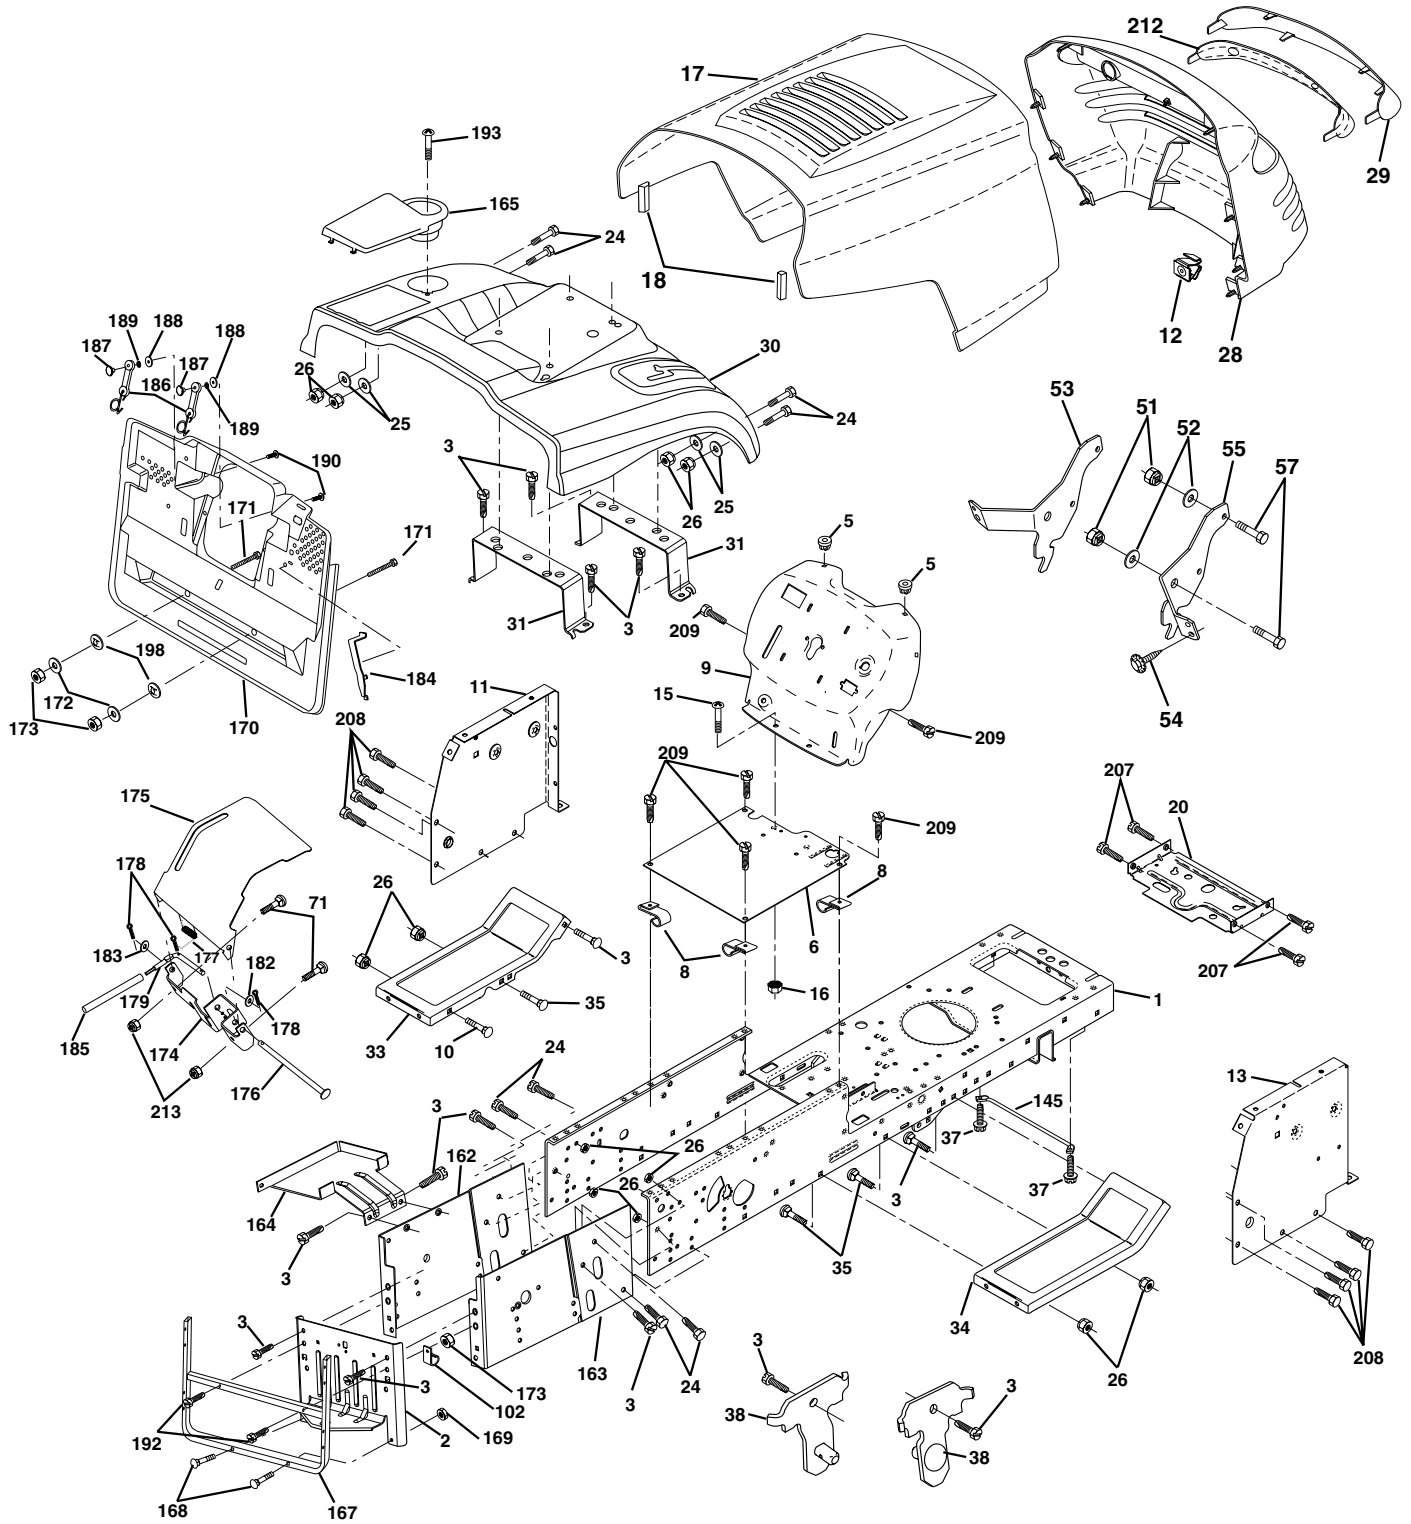

REPAIR PARTS

TRACTOR--MODEL NUMBER BL16542RB (BL16542RBA) PRODUCT NO. 954 56 68-81
CHASSIS AND ENCLOSURES

REPAIR PARTS

TRACTOR--MODEL NUMBER BL16542RB (BL16542RBA) PRODUCT NO. 954 56 68-81 CHASSIS AND ENCLOSURES

KEY NO.	PART NO.	DESCRIPTION	KEY NO.	PART NO.	DESCRIPTION
1	169831	Chassis Assembly	162	170256	Bracket Exten Chassis Lh CRD
2	165606	Drawbar	163	165673	Bracket Exten Chassis Rh CRD
3	17060612	Screw, 3/8-16 x 3/4	164	165605	Support Battery CRD
5	155272	Bumper Hood/Dash	165	165742X428	Cover Battery CRD Lt
6	155923	Saddle	167	165779	Support Asm. Backplate WLDMMNT
8	126471X	Clip Insulator 13/32 Mtg. Hole	168	72050412	Bolt, RDHD SHT NK 1/4-20 x 1-1/2
9	168347X011	Dash	169	123976X	Nut, Lock 1/4 LGE FLG Gr. 5 Zinc
10	72140608	Bolt, Carriage 3/8-16 x 3/4	170	175264	Cover, Backplate Plastic Black
11	155927	Panel, Dash, L.H.	171	74520640	Bolt Hex 3/8-16 x 2-1/2 Gr. 5 ZNY
12	145660	Clip, Tinnerman Grille P/L	172	19132016	Washer 13/32 x 1-1/4 x 16 Ga.
13	172107X010	Panel, Asm. Dash R.H.	173	73510600	Nut, Keps Hex 3/8-16 UNC
15	74180512	Screw, Machine, Truss Head 5/16-18 UNC x 3/4	174	165939	Bracket Switch FBI CRD
16	73510500	Nut	175	166212	Guard Door Rear CRD
17	159639X421	Hood Assembly	176	128600	Pin Hinge Pivot
18	126938X	Bumper Hood	177	132796	Spring Bagger Top LH Black
20	156437	Plate Mtg. Battery/Fuel Tank	178	76020312	Pin Cotter 3/32 x 3/4 Cad Zinc
24	74780616	Bolt	179	165942	Rod Pivot FBI CRD
25	19131312	Washer 13/32 x 13/16 x 12 Gauge	180	74760516	Bolt Hex HD 5/16-18 UNC x 1
26	73800600	Nut	181	73680500	Nut Crownlock 5/16-18
28	157428	Grille PL	182	138200	Washer .385 x .625 x 11 Ga.
29	146654X599	Lens, Grille	183	19131316	Washer 13/32 x 13/16 x 16 Ga.
30	165714X421	Fender	184	174662	Bracket Actuator Bagger CRD
31	165156	Bracket, Fender Support	185	165940	Tube Lever Switch FBI CRD
33	145244X418	Footrest, L.H.	186	160793	Latch Asm Mulch/Bagger
34	145243X418	Footrest, R.H.	187	2029J	Nut Weld .327/.304 #10-24
35	72110606	Bolt	188	19061216	Washer #10
37	17490508	Screw Thdrol 5/16-18 x 1/2 TYT	189	10071000	Washer Lock #10
38	169834	Pivot Bracket Assembly	190	71081010	Screw Pan Head Phil 10-24 x 5/8
51	73800400	Nut Lock w/Insert 1/4-20 UNC	192	17060624	Screw 3/8-16 x 1-1/2 SMGML TAP/R
52	19091416	Washer 9/32 x 7/8 x 16 Ga.	193	17070412	Screw Truss 1/4-20 x 3/4
53	144697	Bracket, Grille LH	198	168937	Nut Push
54	161464	Screw Hex WSHD 8-18 x 7/8	207	17670508	Screw Thdrol 5/16-18 x 1/2
55	144696	Bracket, Grille RH	208	17670608	Screw Thdrol 3/8-16 x 1/2
57	74780412	Bolt, Fin Hex 1/4-20 UNC x .75	209	17000612	Screw Hex Wsh Thdrol 3/8-16
58	150127	Duct Air Engine PI/Lt	212	156229	Insert Lens Reflect. P/L LT
102	2751R	Clip Line Fuel 13/32 Mtg. Hole	--	5479J	Plug BTN Blk
145	156524	Rod Pivot Chassis/Hood			

NOTE: All component dimensions given in U.S. inches.
1 inch = 25.4 mm.