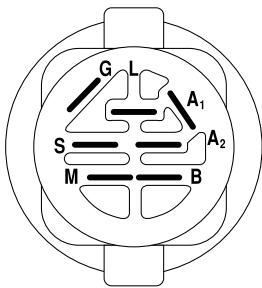

ILLUSTRATED PARTS BREAKDOWN

BERNARD

16.5 HP LAWN TRACTOR

MODEL NO. BL16542RB (BL16542RBA)

954 56 68-81

TRACTOR-- MODEL NUMBER BL16542RB (BL16542RBA) PRODUCT NO. 954 56 68-81 SCHEMATIC

IGNITION SWITCH

POSITION	CIRCUIT	"MAKE"
OFF	M+G+A1	NONE
RUN/LIGHT	B+A1	A2+L
RUN	B+A1	NONE
START	B + S + A1	NONE

NOTE: All component dimensions given in U.S. inches.
1 inch = 25.4 mm

REPAIR PARTS

TRACTOR--MODEL NUMBER BL16542RB (BL16542RBA) PRODUCT NO. 954 56 68-81
DECAL

KEY NO.	PART NO.	DESCRIPTION
1	145498	Decal Read Owner's Manual Sym
2	64-1733-29	Decal Hp Engine
3	175778	Decal Hood Rh
4	175779	Decal Hood Lh
6	134999	Decal Deck Enviro
7	126187X	Decal Certification
8	145437	Decal Europe Stand Ce
9	166708	Decal Fender Logo
10	145005	Decal Bat Dan/Poi P/L Sym Wpn
11	145494	Decal Mower Cut Finger Symbol
12	159737	Decal Brake/Clutch Symbol Lt

KEY NO.	PART NO.	DESCRIPTION
1	159460	Washer Asm Inner Spring W/Plunger
2	159471	Shaft Asm. Lift
3	105767X	Pin Groove
4	12000002	E Ring #5133-62
5	19211621	Washer 21/32 x 1 x 21 Ga.
6	120183X	Bearing Nylon
7	109413X	Grip Handle
8	124526X	Button Plunger
11	165829	Link Asm Lift L.H.
12	165831	Link Asm Lift R.H.
13	4939M	Retainer Spring
15	173288	Link Front
16	73350800	Nut Jam Hex 1/2-13 Unc
17	130171	Trunnion Blk Zinc
18	73800800	Nut Lock w/Wsh 1/2-13 UNC
19	139868	Arm Suspension Mower
20	163552	Retainer Spring
31	169865	Bearing, Pvt. Lift. Tapered
32	73540600	Nut Crownlock 3/8-24

NOTE: All component dimensions given in U.S. inches
1 inch = 25.4 mm

REPAIR PARTS

TRACTOR--MODEL NUMBER BL16542RB (BL16542RBA) PRODUCT NO. 954 56 68-81
MOWER

REPAIR PARTS

TRACTOR--MODEL NUMBER BL16542RB (BL16542RBA) PRODUCT NO. 954 56 68-81
MOWER