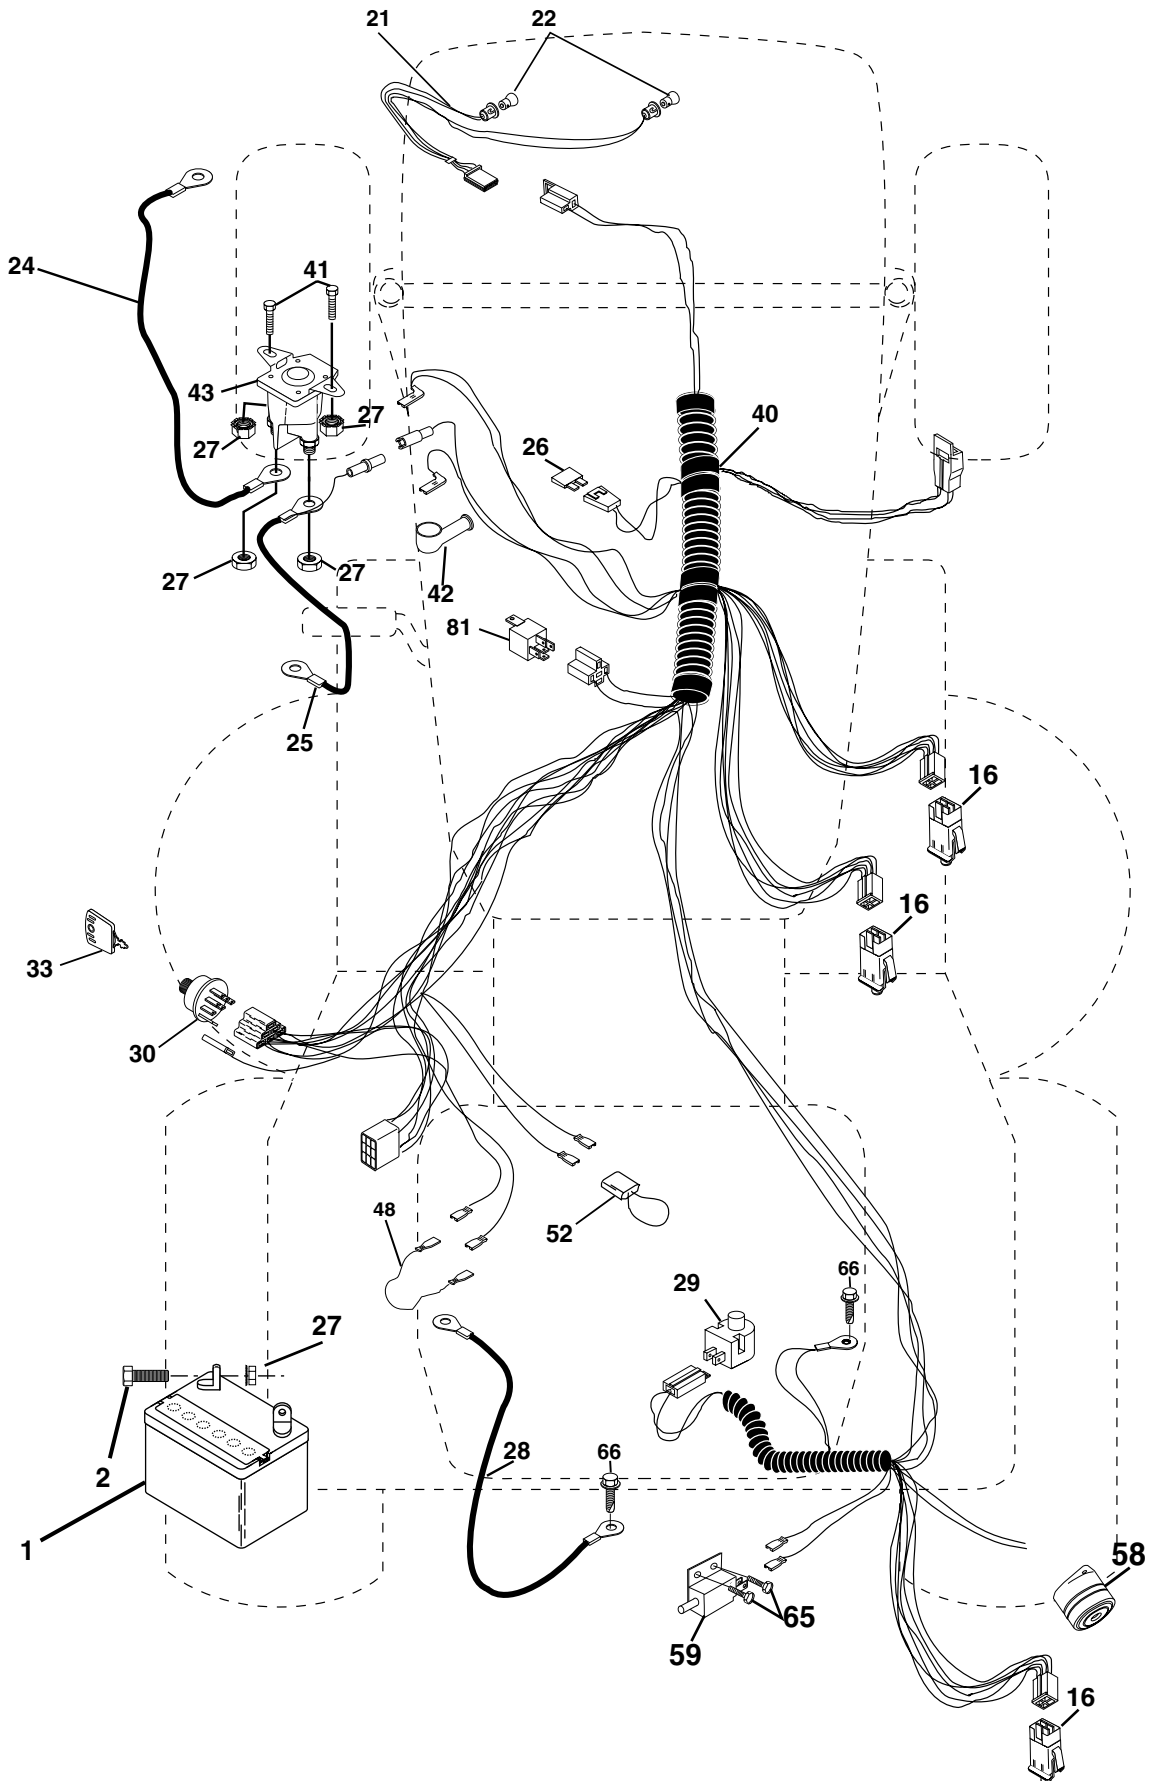

WIRING INSULATED CLIPS
NOTE: IF WIRING INSULATED CLIPS WERE REMOVED FOR SERVICING OF UNIT, THEY SHOULD BE REPLACED TO PROPERLY SECURE YOUR WIRING.

●
NON-REMOVABLE CONNECTIONS

○
REMOVABLE CONNECTIONS

PTO SWITCH

POSITION	CIRCUIT
OFF	C + G, B + H
ON	C + F, B + E, A + D

HEADLIGHTS

NOTE
YOUR TRACTOR IS EQUIPPED WITH A SPECIAL ALTERNATOR SYSTEM. THE LIGHTS ARE NOT CONNECTED TO THE BATTERY, BUT HAVE THEIR OWN ELECTRICAL SOURCE. BECAUSE OF THIS, THE BRIGHTNESS OF THE LIGHTS WILL CHANGE WITH ENGINE SPEED. AT IDLE THE LIGHTS WILL DIM. AS THE ENGINE IS SPEEDED UP, THE LIGHTS WILL BECOME THEIR BRIGHTEST.

RELAY

REPAIR PARTS

TRACTOR--MODEL NUMBER BL16542RB (BL16542RBA) PRODUCT NO. 954 56 68-81
ELECTRICAL

REPAIR PARTS

TRACTOR--MODEL NUMBER BL16542RB (BL16542RBA) PRODUCT NO. 954 56 68-81
ELECTRICAL

KEY NO.	PART NO.	DESCRIPTION
1	144925	Battery 12 Volt 25 AMP Wet
2	74760412	Bolt Hex Hd 1/4-20 Unc X 3/4
16	153664	Switch Interlock Push-In
21	166181	Harness Asm Light W/4152J
22	4152J	Bulb Light #1156
24	108423X	Cable Starter 6Ga 16" Red
25	165987	Cable Battery Crd 56" Red
26	175158	Fuse 20 Amp
27	73510400	Nut Keps Hex 1/4-20 Unc
28	127725X	Cable Ground 6Ga 18" Black
29	160784	Switch Plunger Normal Op Olive
30	175566	Switch Ignition
33	140401	Key Ign
40	170164	Harness Ign Crd Elect
41	71110408	Bolt Flk Fin Hex 1/4-20 Unc X 1/2
42	131563	Cover Terminal Red
43	175141	Solenoid
48	140844	Adaptor Ammeter Rectangular
52	141940	Protection Wire Loop
58	169419	Buzzer Crd
59	166299	Switch FBI CRD
65	17211008	Screw Slftp #10-16 x 1/2 Ty-Ab
66	17490608	Screw Thdrol 3/8-16 x 1/2 Ty-Tt
81	109748X	Relay Asm