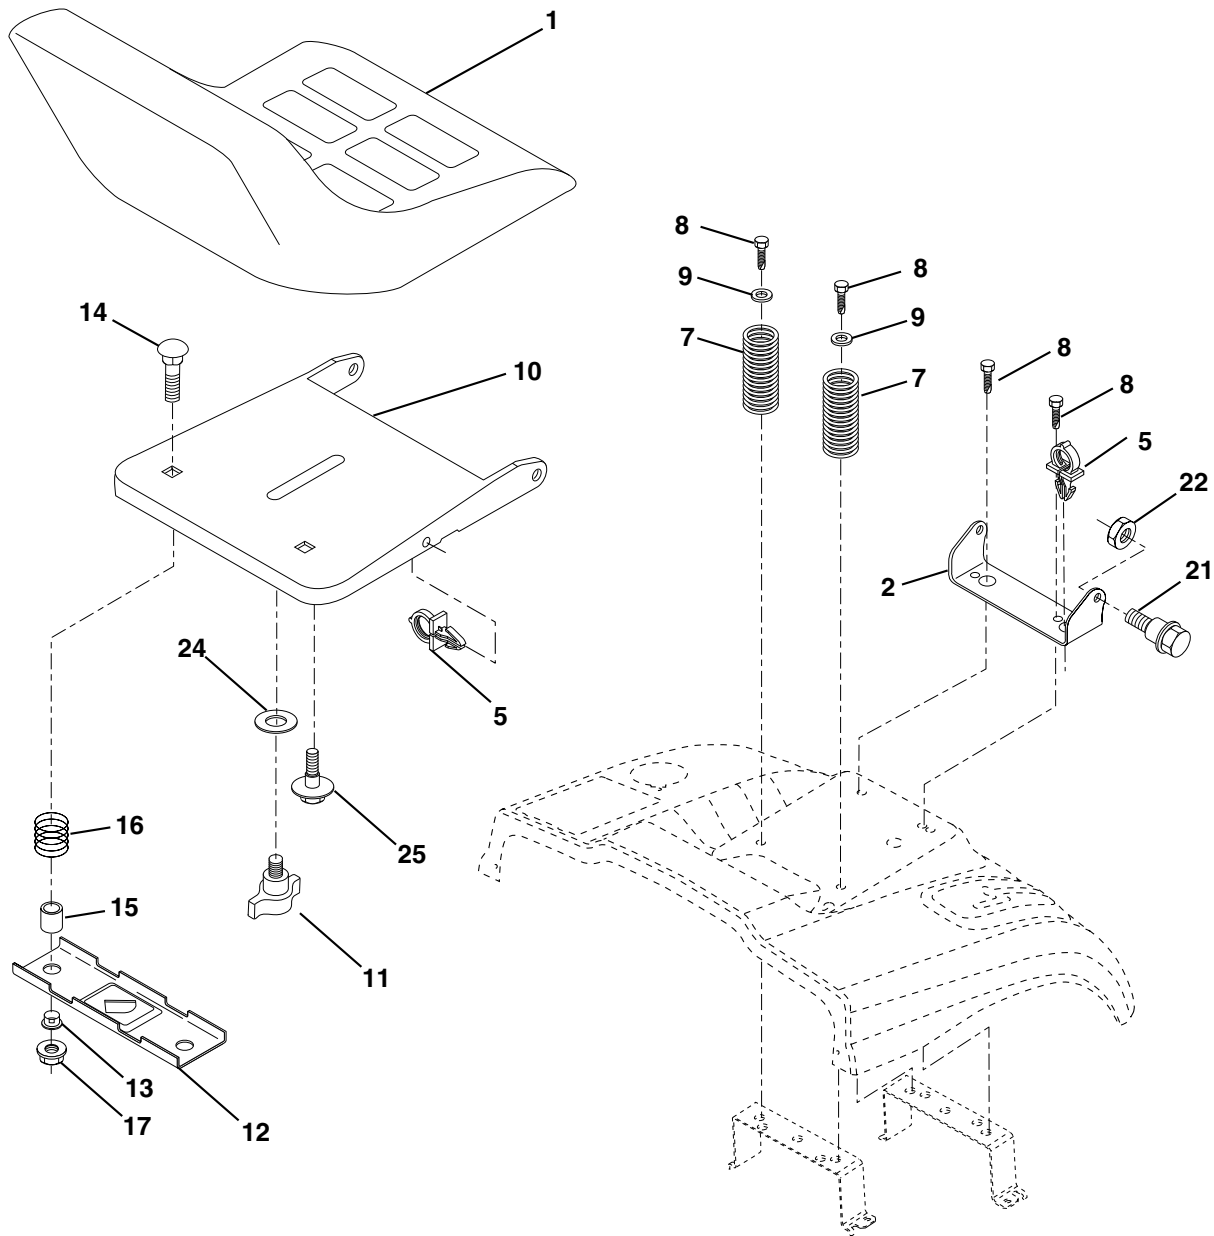

NOTE: All component dimensions given in U.S. inches
1 inch = 25.4 mm

REPAIR PARTS

TRACTOR--MODEL NUMBER BL16542RB (BL16542RBA) PRODUCT NO. 954 56 68-81
STEERING

REPAIR PARTS

TRACTOR--MODEL NUMBER BL16542RB (BL16542RBA) PRODUCT NO. 954 56 68-81
STEERING

NOTE: All component dimensions given in U.S. inches.
1 inch = 25.4 mm.

REPAIR PARTS

TRACTOR -- MODEL NUMBER BL16542RB (BL16542RBA) PRODUCT NO. 954 56 68-81
SEAT

KEY NO.	PART NO.	DESCRIPTION
1	127428	Seat
2	140551	Bracket Pnt Pivot Seat (blk)
5	145006	Clip Push In Hinged
7	124181X	Spring Seat Cprsn 2 250 Blk Zi
8	17000616	Screw 3/8-16 x 1.5
9	19131614	Washer 13/32 X 1 X 14 Ga
10	174894	Pan Pnt Seat (blk)
11	166369	Knob Seat Adj Wingnut
12	121246X	Bracket Pnt Mounting Switch
13	121248X	Bushing Snap Blk Nyl 50 Id