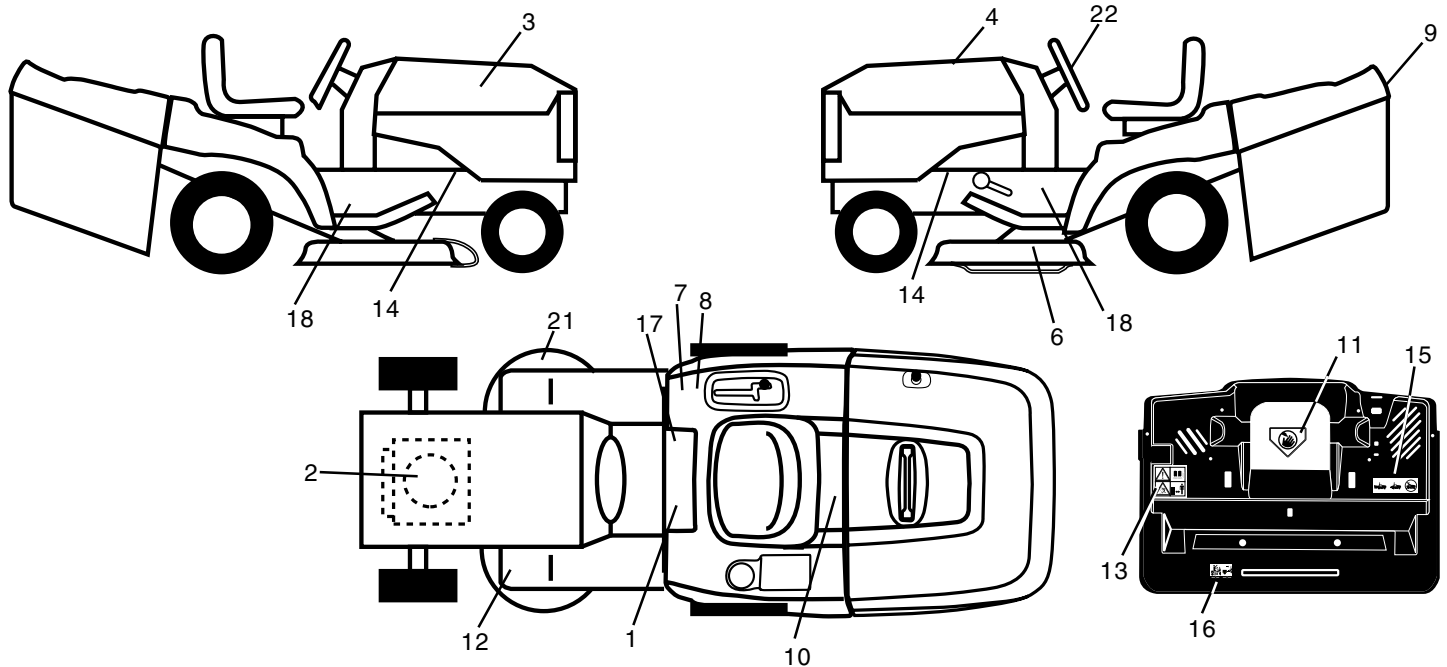

NOTE: All component dimensions given in U.S. inches.
1 inch = 25.4 mm.

REPAIR PARTS

TRACTOR -- MODEL NUMBER BL16542RB (BL16542RBA) PRODUCT NO. 954 56 68-81
SEAT

KEY NO.	PART NO.	DESCRIPTION
1	127428	Seat
2	140551	Bracket Pnt Pivot Seat (blk)
5	145006	Clip Push In Hinged
7	124181X	Spring Seat Cprsn 2 250 Blk Zi
8	17000616	Screw 3/8-16 x 1.5
9	19131614	Washer 13/32 X 1 X 14 Ga
10	174894	Pan Pnt Seat (blk)
11	166369	Knob Seat Adj Wingnut
12	121246X	Bracket Pnt Mounting Switch
13	121248X	Bushing Snap Blk Nyl 50 Id

NOTE: All component dimensions given in U.S. inches.
1 inch = 25.4 mm

REPAIR PARTS

TRACTOR--MODEL NUMBER BL16542RB (BL16542RBA) PRODUCT NO. 954 56 68-81
DECAL

KEY NO.	PART NO.	DESCRIPTION
1	145498	Decal Read Owner's Manual Sym
2	64-1733-29	Decal Hp Engine
3	175778	Decal Hood Rh
4	175779	Decal Hood Lh
6	134999	Decal Deck Enviro
7	126187X	Decal Certification
8	145437	Decal Europe Stand Ce
9	166708	Decal Fender Logo
10	145005	Decal Bat Dan/Poi P/L Sym Wpn
11	145494	Decal Mower Cut Finger Symbol
12	159737	Decal Brake/Clutch Symbol Lt