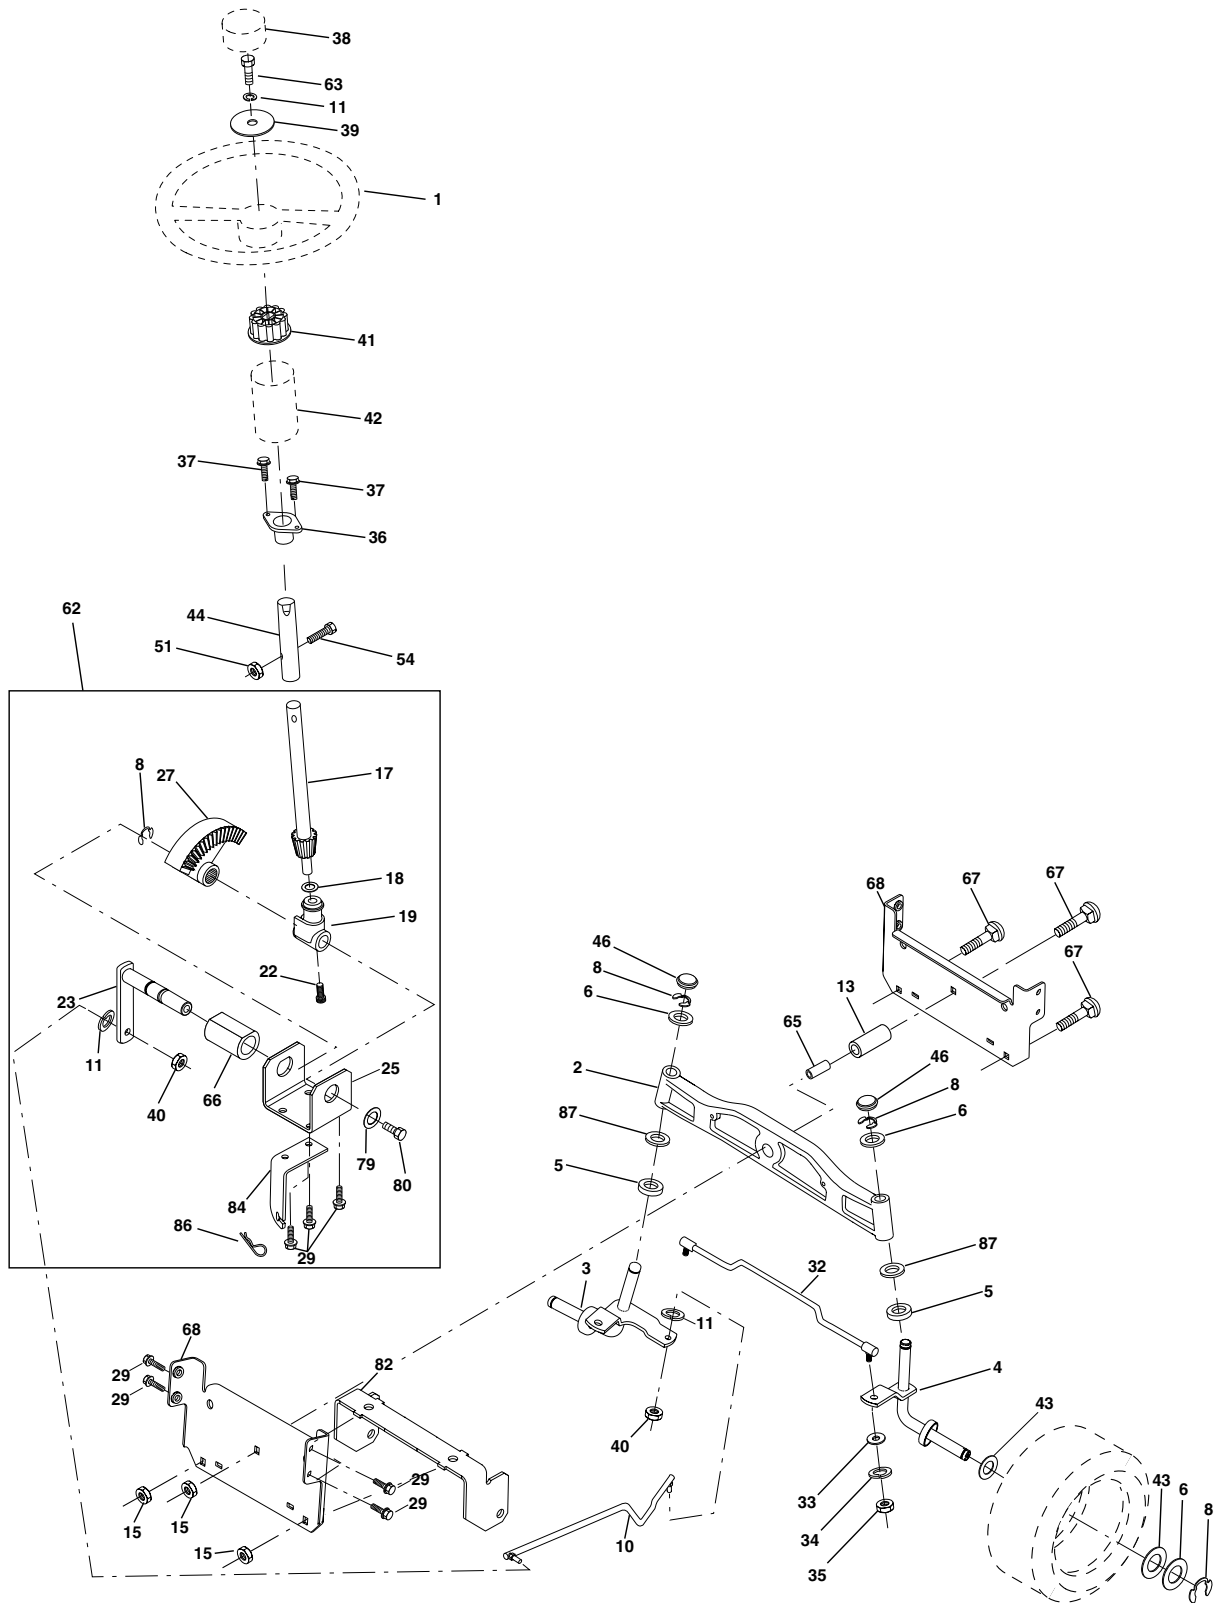

NOTE: All component dimensions given in U.S. inches.
1 inch = 25.4 mm.

REPAIR PARTS

TRACTOR--MODEL NUMBER BL16542RB (BL16542RBA) PRODUCT NO. 954 56 68-81
DRIVE

REPAIR PARTS

TRACTOR--MODEL NUMBER BL16542RB (BL16542RBA) PRODUCT NO. 954 56 68-81
DRIVE

NOTE: All component dimensions given in U.S. inches
1 inch = 25.4 mm

REPAIR PARTS

TRACTOR--MODEL NUMBER BL16542RB (BL16542RBA) PRODUCT NO. 954 56 68-81
STEERING

REPAIR PARTS

TRACTOR--MODEL NUMBER BL16542RB (BL16542RBA) PRODUCT NO. 954 56 68-81
STEERING

NOTE: All component dimensions given in U.S. inches.
1 inch = 25.4 mm.

REPAIR PARTS

TRACTOR -- MODEL NUMBER BL16542RB (BL16542RBA) PRODUCT NO. 954 56 68-81
SEAT

KEY NO.	PART NO.	DESCRIPTION
1	127428	Seat
2	140551	Bracket Pnt Pivot Seat (blk)
5	145006	Clip Push In Hinged
7	124181X	Spring Seat Cprsn 2 250 Blk Zi
8	17000616	Screw 3/8-16 x 1.5
9	19131614	Washer 13/32 X 1 X 14 Ga
10	174894	Pan Pnt Seat (blk)
11	166369	Knob Seat Adj Wingnut
12	121246X	Bracket Pnt Mounting Switch
13	121248X	Bushing Snap Blk Nyl 50 Id

NOTE: All component dimensions given in U.S. inches.
1 inch = 25.4 mm

REPAIR PARTS

TRACTOR--MODEL NUMBER BL16542RB (BL16542RBA) PRODUCT NO. 954 56 68-81
DECAL

KEY NO.	PART NO.	DESCRIPTION
1	145498	Decal Read Owner's Manual Sym
2	64-1733-29	Decal Hp Engine
3	175778	Decal Hood Rh
4	175779	Decal Hood Lh
6	134999	Decal Deck Enviro
7	126187X	Decal Certification
8	145437	Decal Europe Stand Ce
9	166708	Decal Fender Logo
10	145005	Decal Bat Dan/Poi P/L Sym Wpn
11	145494	Decal Mower Cut Finger Symbol
12	159737	Decal Brake/Clutch Symbol Lt