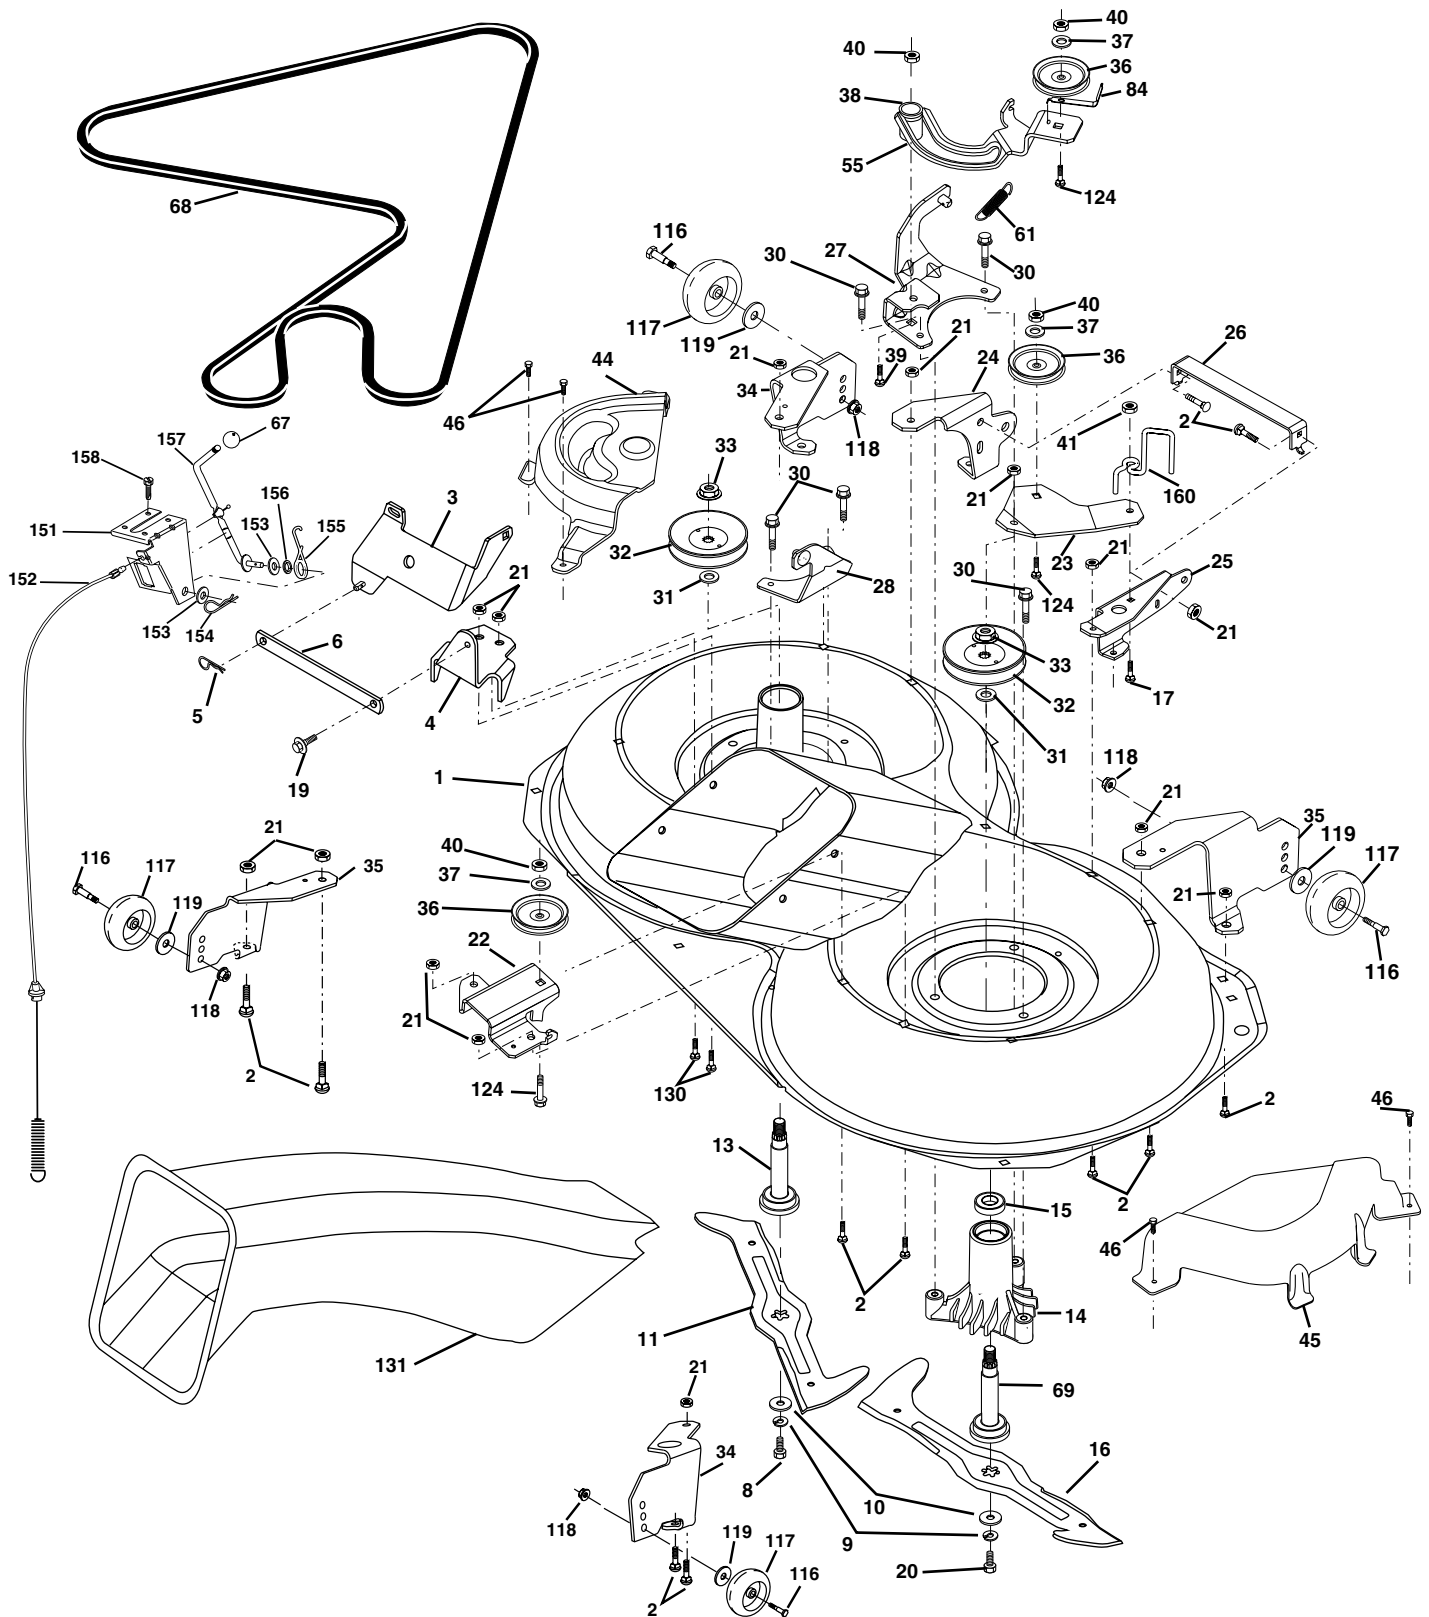

TRACTOR--MODEL NUMBER BL16542RB (BL16542RBA) PRODUCT NO. 954 56 68-81
ENGINE

KEY NO.	PART NO.	DESCRIPTION
1	170551	Control Throt /Ch Lh
2	17720410	Screw Hex Thd Cut 1/4-20x5/8 T
3	-----	Engine Tecumseh Model OHV165 (Order Parts from Engine Manufacturer)
4	137351	Muffler Tec. 13.5/17LT
13	149272	Gasket Muffler Tec.
14	148456	Tube Drain Oil Easy
16	11050600	Washer Lock Ext Tooth 3/8
23	169837	Shield Browning/Debris Guard
29	137180	Arrestor Spark
31	174642	Tank Fuel 2.00 Fr
32	140527	Cap Asm Fule Top Vent N/Lany
33	123487X	Clamp Hose Blk
37	137040	Line Fuel 20"
38	148315	Plug Drain Oil Easy
44	17670412	Screw Hexwsh Thdrol 1/4-20x3/4
45	17000612	Screw 3/8-16 x 3/4
46	19091416	Washer 9/32 X 7/8 X 16ga
62	10040500	Washer Lock Hvy Hlcl Spr 5/16
78	17060620	Screw 3/8-16x1-1/4
81	73510400	Nut Keps Hex 1/4-20
85	123528X	Bolt Hex Hd Phillips

NOTE: All component dimensions given in U.S. inches
1 inch = 25.4 mm

REPAIR PARTS

TRACTOR--MODEL NUMBER BL16542RB (BL16542RBA) PRODUCT NO. 954 56 68-81
MOWER LIFT

REPAIR PARTS

TRACTOR--MODEL NUMBER BL16542RB (BL16542RBA) PRODUCT NO. 954 56 68-81
MOWER LIFT

KEY NO.	PART NO.	DESCRIPTION
1	159460	Washer Asm Inner Spring W/Plunger
2	159471	Shaft Asm. Lift
3	105767X	Pin Groove
4	12000002	E Ring #5133-62
5	19211621	Washer 21/32 x 1 x 21 Ga.
6	120183X	Bearing Nylon
7	109413X	Grip Handle
8	124526X	Button Plunger
11	165829	Link Asm Lift L.H.
12	165831	Link Asm Lift R.H.
13	4939M	Retainer Spring
15	173288	Link Front
16	73350800	Nut Jam Hex 1/2-13 Unc
17	130171	Trunnion Blk Zinc
18	73800800	Nut Lock w/Wsh 1/2-13 UNC
19	139868	Arm Suspension Mower
20	163552	Retainer Spring
31	169865	Bearing, Pvt. Lift. Tapered
32	73540600	Nut Crownlock 3/8-24

NOTE: All component dimensions given in U.S. inches
1 inch = 25.4 mm

REPAIR PARTS

TRACTOR--MODEL NUMBER BL16542RB (BL16542RBA) PRODUCT NO. 954 56 68-81
MOWER

REPAIR PARTS

TRACTOR--MODEL NUMBER BL16542RB (BL16542RBA) PRODUCT NO. 954 56 68-81
MOWER