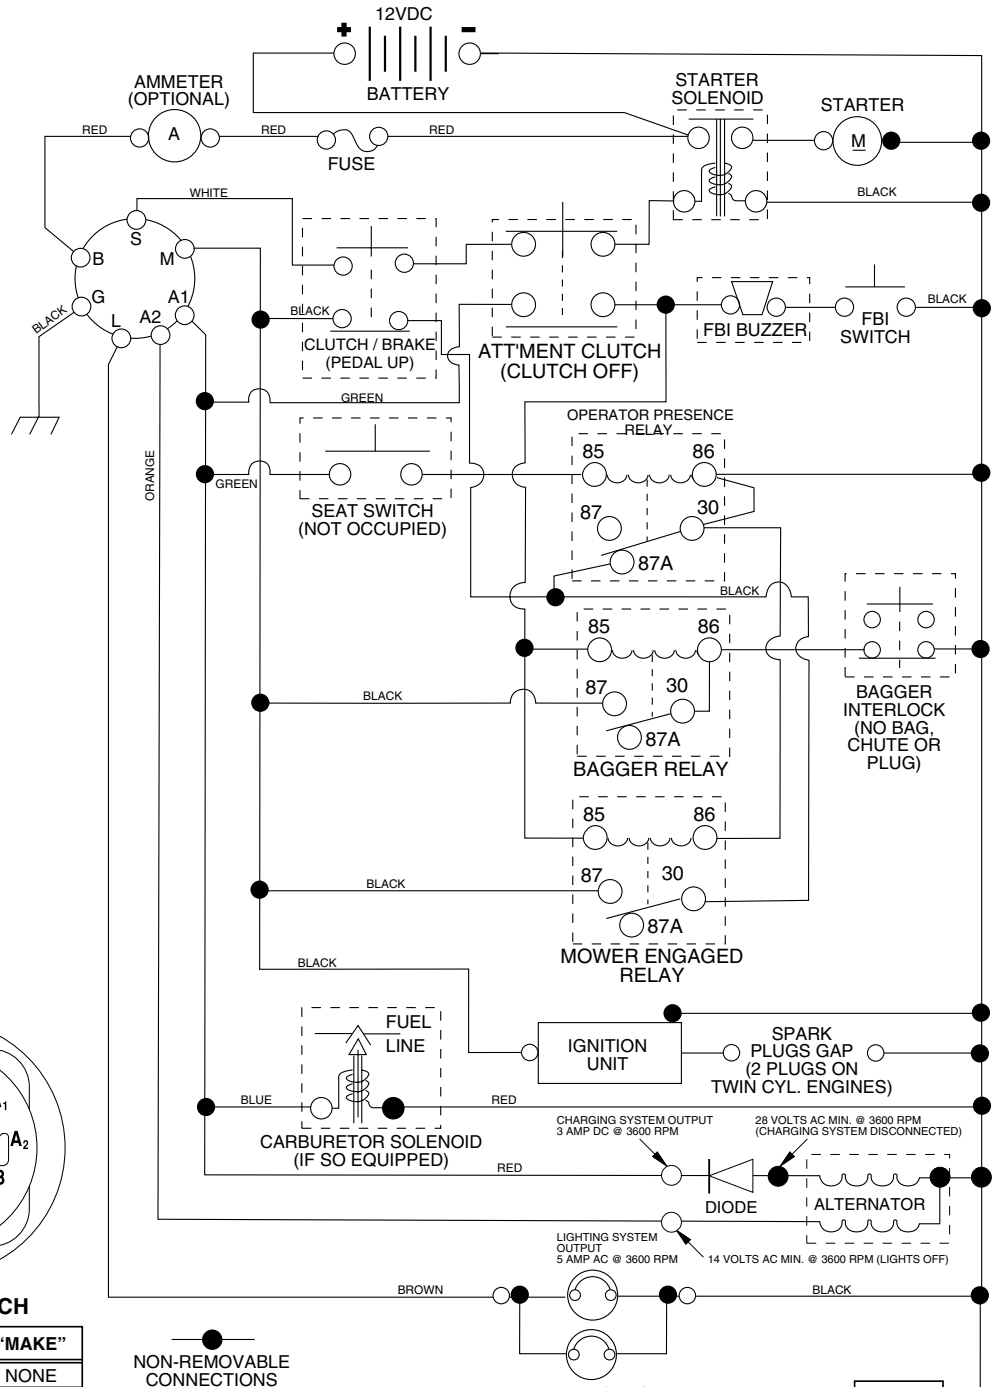

ILLUSTRATED PARTS BREAKDOWN

BERNARD

16.5 HP LAWN TRACTOR

MODEL NO. BL16542RB (BL16542RBA)

954 56 68-81

TRACTOR-- MODEL NUMBER BL16542RB (BL16542RBA) PRODUCT NO. 954 56 68-81 SCHEMATIC

IGNITION SWITCH

POSITION	CIRCUIT	"MAKE"
OFF	M+G+A1	NONE
RUN/LIGHT	B+A1	A2+L
RUN	B+A1	NONE
START	B + S + A1	NONE

WIRING INSULATED CLIPS
NOTE: IF WIRING INSULATED CLIPS WERE REMOVED FOR SERVICING OF UNIT, THEY SHOULD BE REPLACED TO PROPERLY SECURE YOUR WIRING.

●
NON-REMOVABLE CONNECTIONS

○
REMOVABLE CONNECTIONS

PTO SWITCH

RELAY

REPAIR PARTS

TRACTOR--MODEL NUMBER BL16542RB (BL16542RBA) PRODUCT NO. 954 56 68-81
ELECTRICAL

REPAIR PARTS

TRACTOR--MODEL NUMBER BL16542RB (BL16542RBA) PRODUCT NO. 954 56 68-81
ELECTRICAL

KEY NO.	PART NO.	DESCRIPTION
1	144925	Battery 12 Volt 25 AMP Wet
2	74760412	Bolt Hex Hd 1/4-20 Unc X 3/4
16	153664	Switch Interlock Push-In
21	166181	Harness Asm Light W/4152J
22	4152J	Bulb Light #1156
24	108423X	Cable Starter 6Ga 16" Red
25	165987	Cable Battery Crd 56" Red
26	175158	Fuse 20 Amp
27	73510400	Nut Keps Hex 1/4-20 Unc
28	127725X	Cable Ground 6Ga 18" Black
29	160784	Switch Plunger Normal Op Olive
30	175566	Switch Ignition
33	140401	Key Ign
40	170164	Harness Ign Crd Elect
41	71110408	Bolt Flk Fin Hex 1/4-20 Unc X 1/2
42	131563	Cover Terminal Red
43	175141	Solenoid
48	140844	Adaptor Ammeter Rectangular
52	141940	Protection Wire Loop
58	169419	Buzzer Crd
59	166299	Switch FBI CRD
65	17211008	Screw Slftp #10-16 x 1/2 Ty-Ab
66	17490608	Screw Thdrol 3/8-16 x 1/2 Ty-Tt
81	109748X	Relay Asm