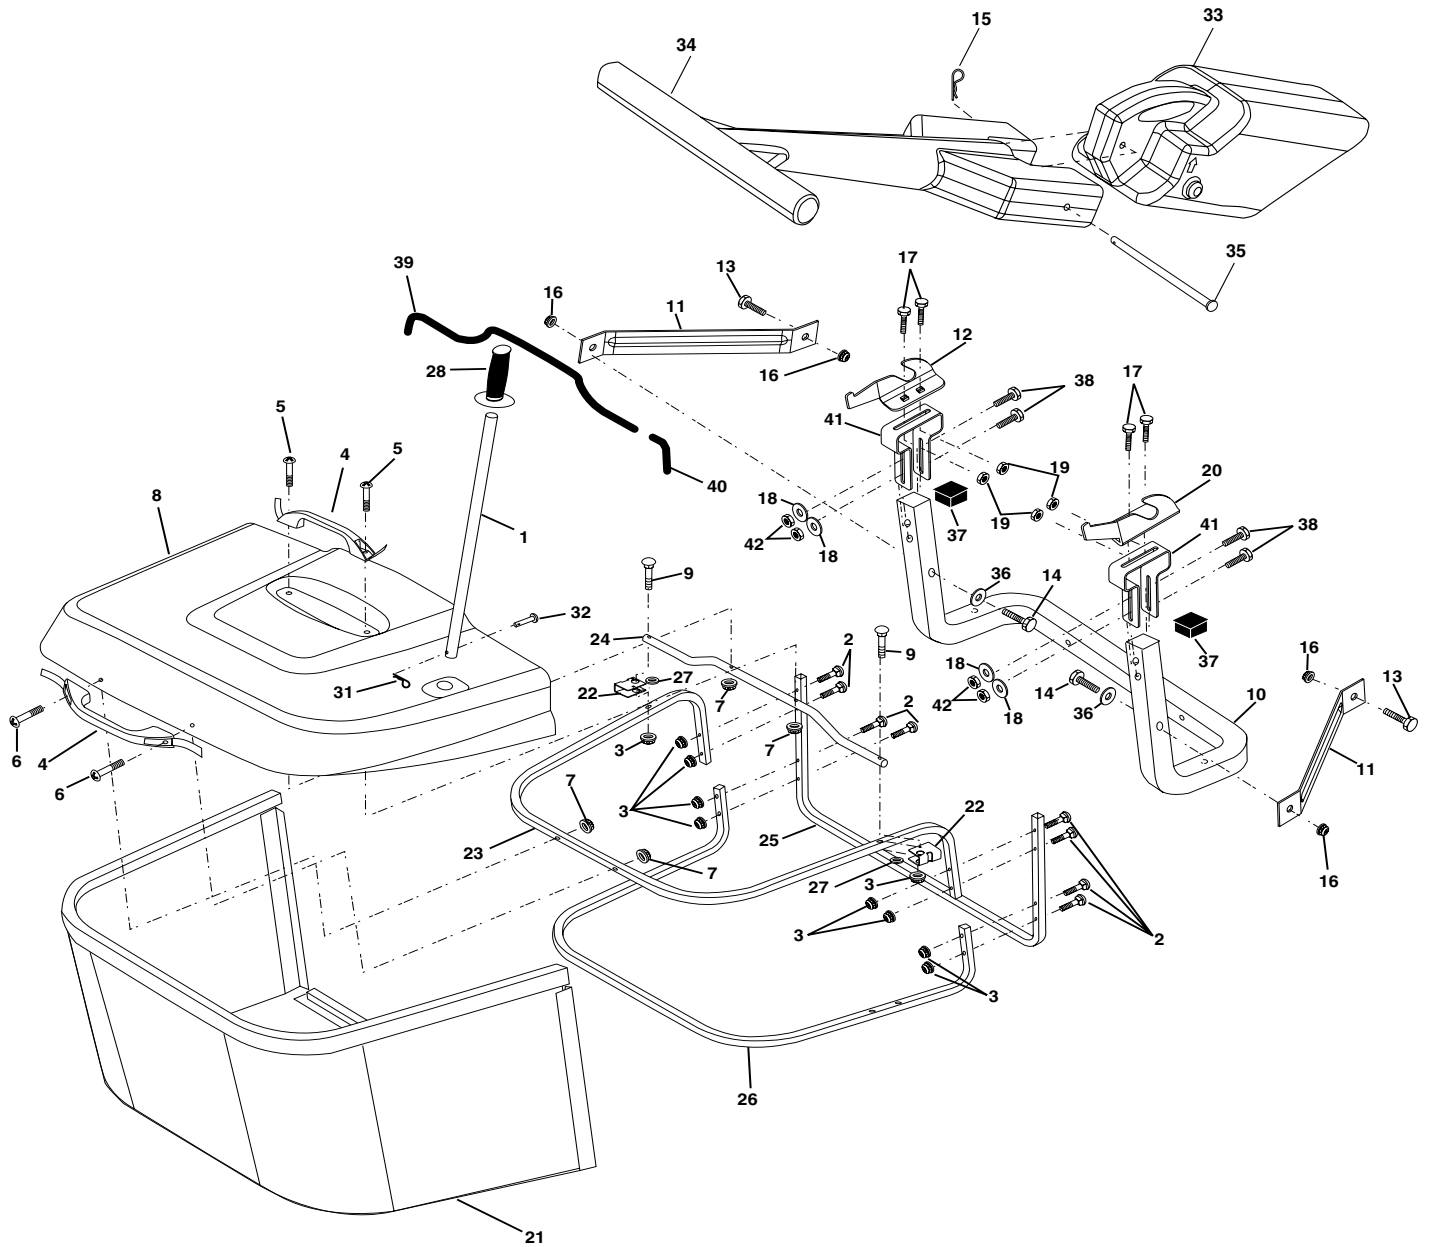

REPAIR PARTS

TRACTOR--MODEL NUMBER BL16542RB (BL16542RBA) PRODUCT NO. 954 56 68-81
BAGGER

REPAIR PARTS

TRACTOR--MODEL NUMBER BL16542RB (BL16542RBA) PRODUCT NO. 954 56 68-81
BAGGER

KEY NO.	PART NO.	DESCRIPTION
1	170690	Tube Handle Bagger CRD
2	72140416	Bolt Carriage 1/4-20 x 2.0 Gr.5
3	123976X	Nut Lock 1/4 Lge Flg Gr. 5 Zinc
4	169916	Handle Bagger W/Lvrs
5	74981024	Screw Pan Head #10-24 x 1.50 Blk
6	74981032	Screw Pan Hd
7	73401000	Nut Wiz Lock Hex Serr/Hd 10-24
8	165715X421	Cover Bagger Plastic CRD
9	72140418	Bolt Carriage 1/4-20 x 2.25d x Gr.5
10	169688	Tube Support Bagger
11	165719	Bracket Support Upper Bag CRD
12	169685	Bracket Horiz Adj Bagger Lh
13	72110606	Bolt Rdhd Sht Sqnk 3/8-16 x 3/4
15	124670	Retainer Spring
14	74520640	Bolt Hex 3/8-16 x 2-1/2 Gr.5
16	73900600	Nut Lock Flg 3/8-16 Unc
17	72140506	Bolt Rdhd Sht Sqnk 5/16 -18 Unc x 3/4
18	19111216	Washer 11/32 x 3/4 x 16 Ga.
19	73900500	Nut Lock Hex Flange 5/16-18
20	169684	Bracket Horiz Adj Bagger RH
21	165780	Bag Asm CRD
22	165781	Bracket Side Bagger CRD
23	165782	Tube Upper Bagger CRD
24	165783	Tube Pivot Bagger CRD
25	165784	Tube Front Bagger CRD
26	165785	Tube Lower Bagger CRD
27	169692	Bushing Snap Bagger
28	170696	Grip Handle Black
32	126875X	Rivet Rd Hd Drilled 3/8 Dia
33	169380	Plug Mulcher 92 CRD
34	165570	Handle Mulcher 92/107 CRD
35	165572	Pin Mulcher 92/107 CRD
36	19132016	Washer 13/32 x 1-1/4 x 16 Ga.
37	175401	Plug Support Bagger CRD
38	72010520	Bolt 5/16-18 x 2-1/2
39	169999	Seal 26" (Long)
40	170000	Seal 7" (Short)
41	169683	Bracket Vert Adj Bagger
42	73800500	Nut Lock Hex W/Ins 5/16-18 Unc PI

NOTE: All component dimensions given in U.S. inches
1 inch = 25.4 mm