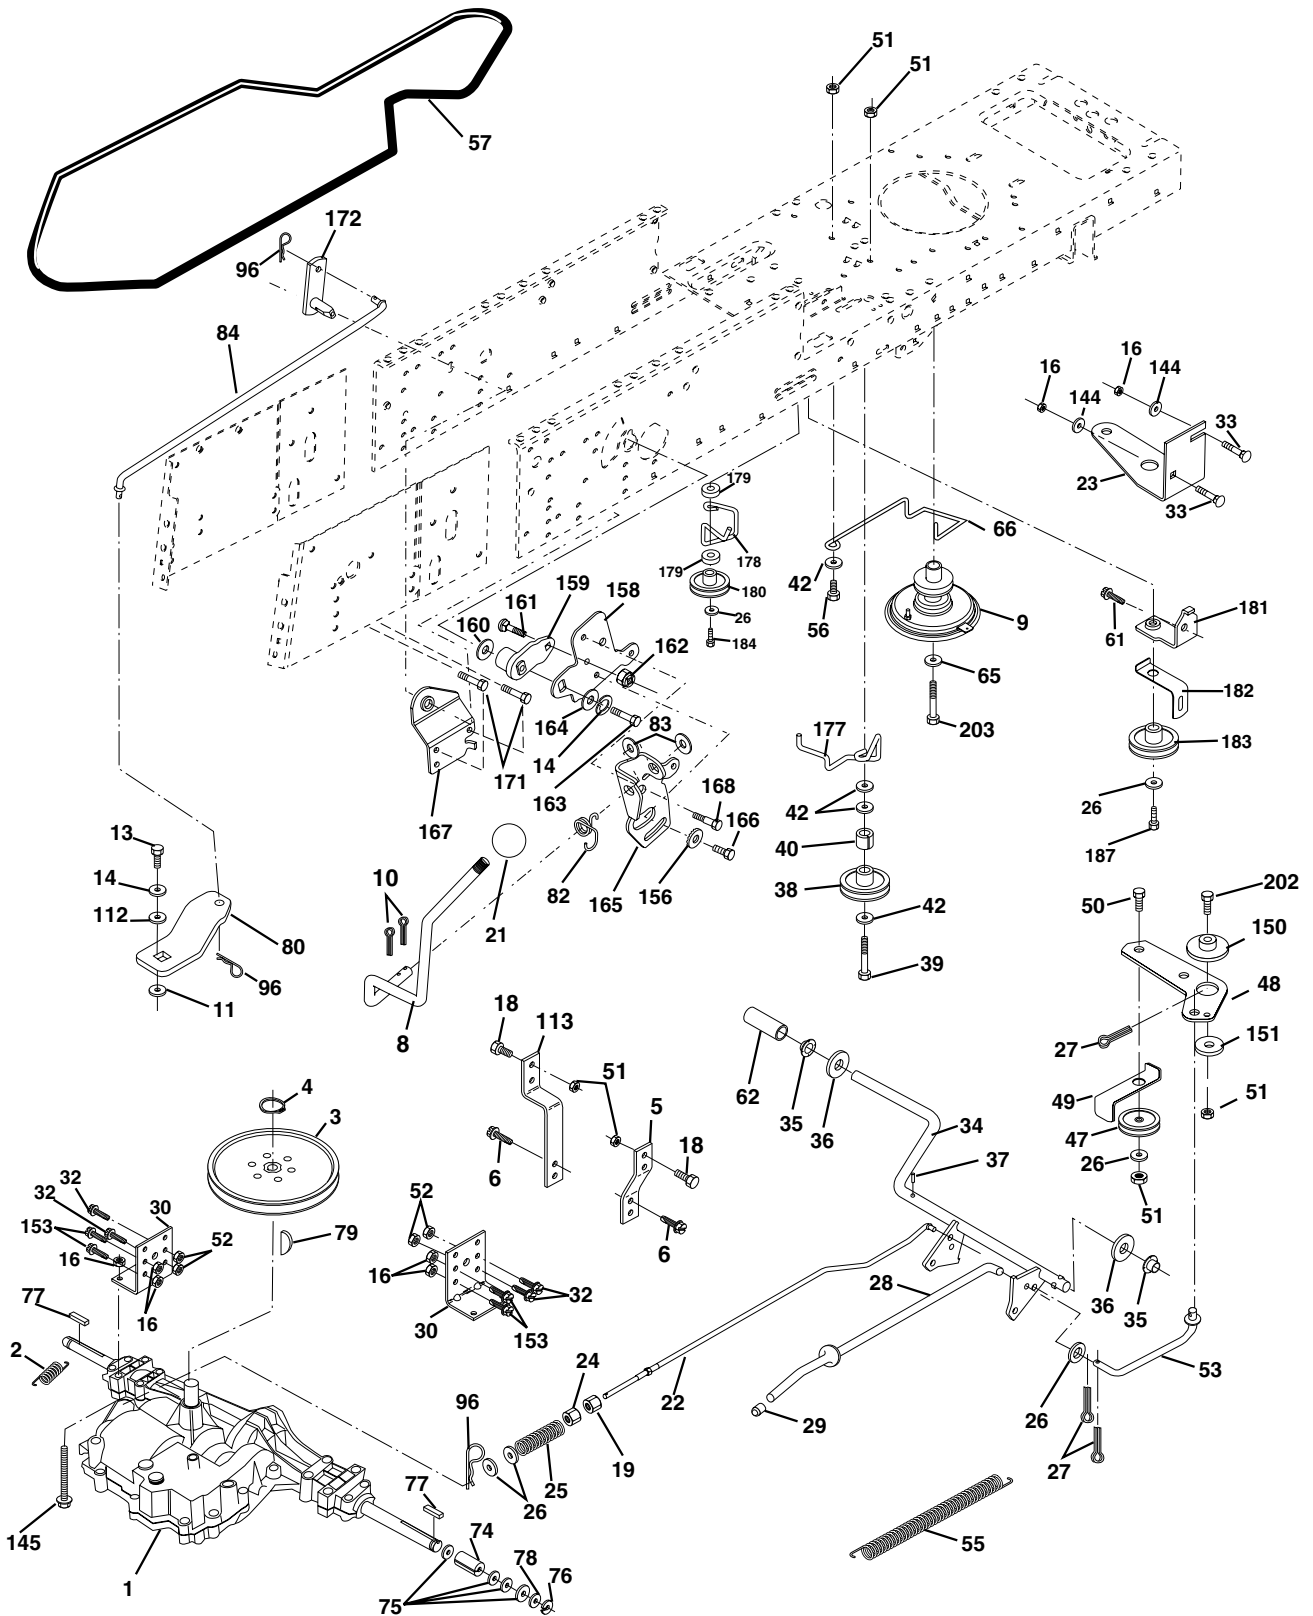

REPAIR PARTS

TRACTOR--MODEL NUMBER BL16542RB (BL16542RBA) PRODUCT NO. 954 56 68-81
DRIVE

REPAIR PARTS

TRACTOR--MODEL NUMBER BL16542RB (BL16542RBA) PRODUCT NO. 954 56 68-81
DRIVE

KEY NO.	PART NO.	DESCRIPTION	KEY NO.	PART NO.	DESCRIPTION
1	-----	Transaxle Peerless 206-546 (Order parts from transaxle manufacturer)	62	8883R	Cover, Pedal
2	146682	Spring Brake Return	65	10040700	Washer
3	165999	Pulley Transaxle	66	154778	Keeper, Belt Engine F-Proof
4	12000028	Ring Retainer #5100-62	74	137057	Spacer Axle
5	121520X	Strap torque 30 degrees	75	121749X	Washer 25/32 x 1-1/4 x 16 Ga.
6	17060512	Screw 5/16-18 x 3/4 SMGML TAP/R	76	12000001	Ring, E
8	165619	Rod Shift Fender Adjust Lt	77	123583	Key, Square
9	170163	Clutch Asm Noram	78	121748X	Washer 25/32 x 1-5/8 x 16 Ga.
10	76020416	Pin, Cotter 1/8 x 1	79	2228M	Key Woodruff
11	105701X	Washer Plate Shf .3888 sq hole	80	145090	Arm Shift PMST 20" Tires
13	74550412	Bolt 1/4-28 Unf Gr 8 w/patch	82	123782	Spring, Torsion
14	10040400	Washer, Lock Hvy Helical	83	19171216	Washer 17/32 x 3/4 x 16 Ga.
16	73800500	Nut, Lock Hex w/Ins 5/16-18 UNC	84	165620	Link Shift CRD Pmst 20" Tires
18	74780616	Bolt Hex 3/8-16 UNC x 1 Gr.5	96	4497H	Spring, Retainer 1"
19	73800600	Nut, Lock Hex w/Wsh 3/8-16 UNC	112	19091210	Washer 9/32 x 3/4 x 10 Ga.
21	106933X	Knob	113	127285X	Strap Torque 90 Degrees
22	165811	Rod, Brake CRD 0650	144	19111016	Washer 11/32 x 5/8 x 16 Ga.
23	170017	Bracket Asm Clutch Noram	145	74490540	Bolt Hex FGHD 5/16-18 x Gr 5
24	73350600	Nut	150	165850	Bushing, Bellcrank Grnd Dr
25	106888X	Spring, Rod, Brake	151	19133210	Washer 13/32 x 2 x 10 Ga.
26	19131316	Washer 13/32 x 13/16 x 16 Ga.	153	74760516	Bolt Hex Hd 5/16-18 Unc x 1
27	76020412	Pin, Cotter 1/8 x 3/4	156	166002	Washer Srrd 5/16 ID x 1.125
28	145204	Rod, Parking Brake	158	165589	Bracket Shift Mount
29	71673	Cap, Parking Brake	159	165494	Hub Tapered Flange Shift Lt
30	169592	Bracket, Mfg. Transaxle	160	19292016	Washer 29/32 x 1-1/4 x 16 Ga
32	74760512	Bolt Hex 5/16-18 UNC x 3/4	161	72140406	Bolt Rdhd Sqnk 1/4-20 x 3/4 Gr 5
33	72140516	Bolt Rdhd Sqnk 5/16-18 Unc x 3/4	162	73680400	Nut Crownlock 1/4-20 Unc
34	165496	Shaft, Asm Pedal Foot CRD	163	74780416	Bolt Hex Fin 1/4-20 Unc x 1 Gr 5
35	120183X	Bearing, Nylon	164	19091010	Washer 5/8 x .281 x 10 Ga.
36	19211616	Washer 21/32 x 1 x 16 Ga.	165	165623	Bracket Pivot Lever
37	1572H	Pin, Roll 3/16 x 1"	166	166880	Screw 5/16-18 x 5/8
38	165936	Pulley, Flat	167	165588	Bracket Support Shift CRD
39	74760644	Bolt Fin Hex 3/8-16 Unc x 2-3/4	168	165492	Bolt Shoulder 5/16-18 x .561
40	4470J	Spacer, Split 395 x 59 Bzp	171	17490608	Screw Thdrol 3/8-16 x 1/2 Ty-Tt
42	19131312	Washer 13/32 x 13/16 x 12 Ga.	172	165635	Shaft Asm Shift Front CRD MST
47	127783	Pulley, Idler, V Groove Plasic	177	165932	Keeper FlatIdler 3.06" CRD
48	154407	Bellcrank Clutch Grnd Drv	178	165933	Keeper Belt Idler 1.88" CRD
49	123205X	Retainer, Belt Style Spring	179	120958X	Washer Sintered
50	74760624	Bolt Hex Hd 3/8-16 UNC x 1-1/2	180	165630	Pulley Flat Composite 3.06"
51	73680600	Nut, Crownlock 3/8-16 UNC	181	165797	Bracket Idler Ground Drive CRD
52	73680500	Nut Crownlock 5/16-18	182	165634	Keeper Belt 2.5" Od V-Idler CRD
53	105710X	Link, Clutch 7.66	183	165626	Pulley V-Idler 2.50" Od CRD
55	105709X	Spring, Return, Clutch	184	17490644	Screw Hexwsh Thdrol 3/8-16 x 2-3/4
56	74760620	Bolt, Hex 3/8-16 UNC x 1-1/4	187	17490620	Screw Thdrol 3/8-16 x 1-1/4
57	165631	V-Belt Kev PMST CRD	202	72110612	Bolt Carr Sh 3/8-16 x 1-1/2 Gr. 5
61	17060612	Screw 3/8-16 x 3/4	203	71170780	Bolt Hex 7/16-20 x 5

NOTE: All component dimensions given in U.S. inches
1 inch = 25.4 mm