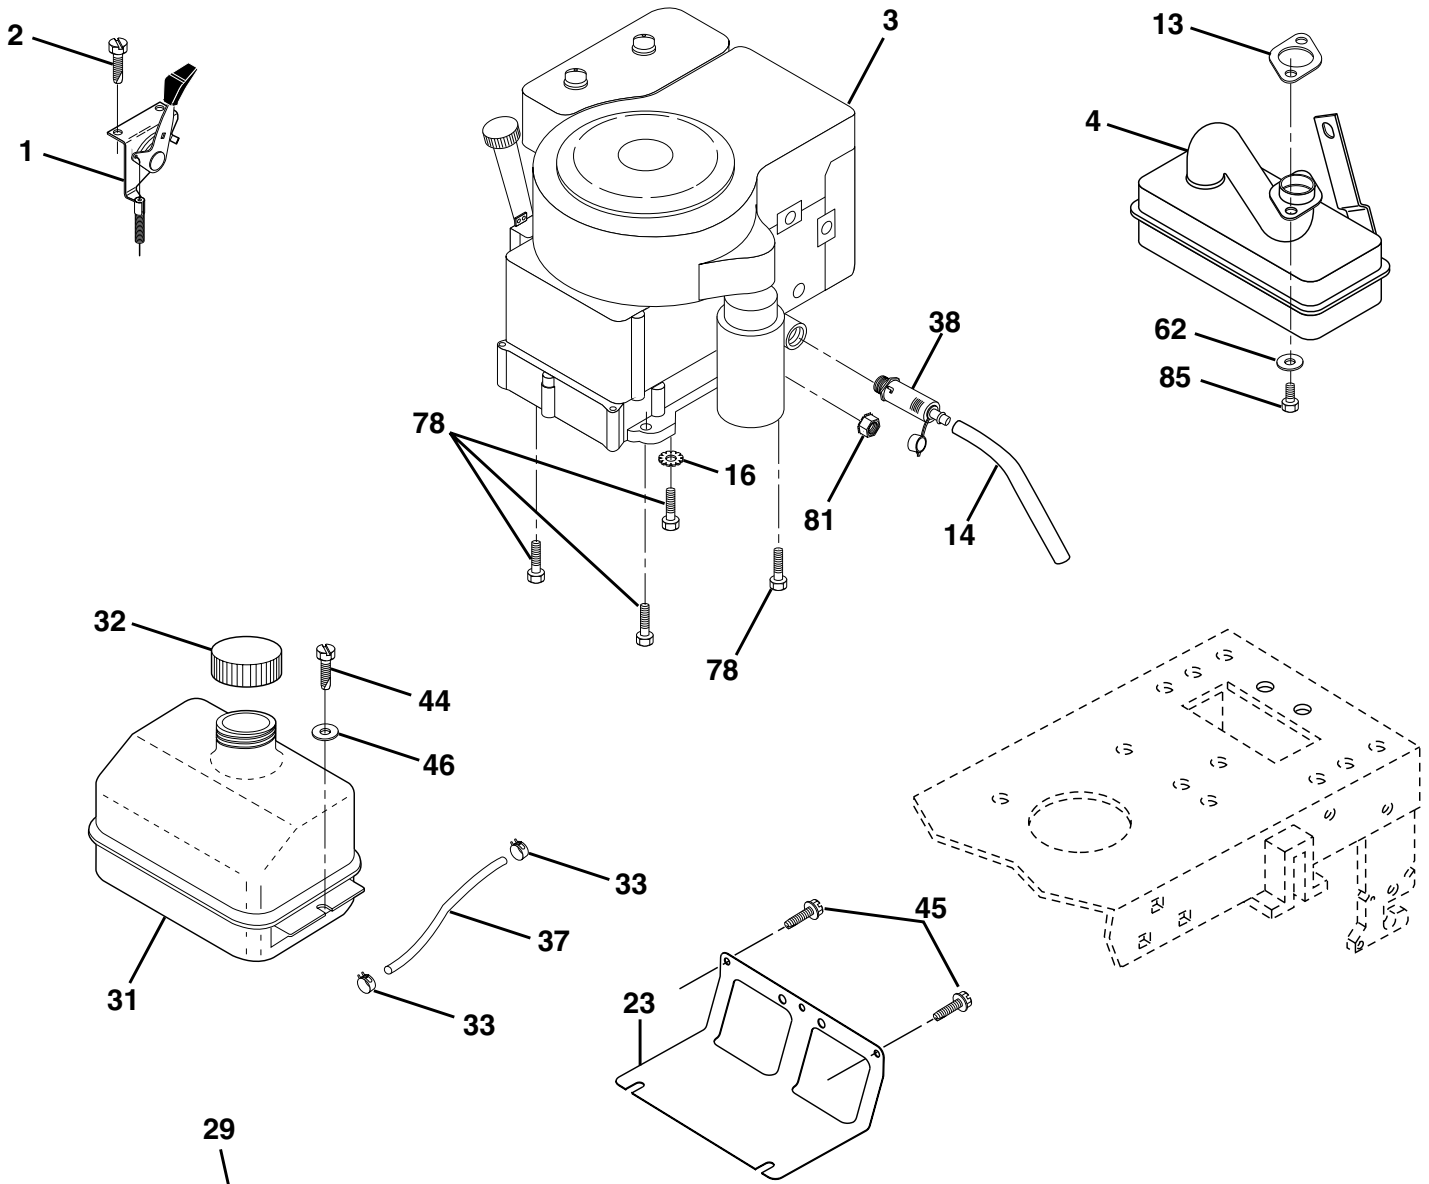

WHEELS & TIRES

KEY NO.	PART NO.	DESCRIPTION
1	59192	Cap Value Tire
2	65139	Stem Value
3	106222X	Tire F Ts 15 X 6 0 - 6 Service
4	59904	Tube Inner Front #35060
5	106732X421	Rim Asm 6"front Yellow Service
6	278H	Fitting Grease
7	9040H	Bearing Flange
8	106108X421	Rim Asm 8"rear Yellow Service
9	138468	Tire R Ts 20 x 8-8 Service
10	7152J	Tube Rear 9 5 X 8 Service
11	104757X428	Cap Axle Blk 1 50 X 1 00
--	144334	Sealant, Tire (10 oz. tube)

NOTE: All component dimensions given in U.S. inches
1 inch = 25.4 mm

REPAIR PARTS

TRACTOR -- MODEL NUMBER BL16542RB (BL16542RBA) PRODUCT NO. 954 56 68-81
ENGINE

OPTIONAL EQUIPMENT
Spark Arrester

REPAIR PARTS