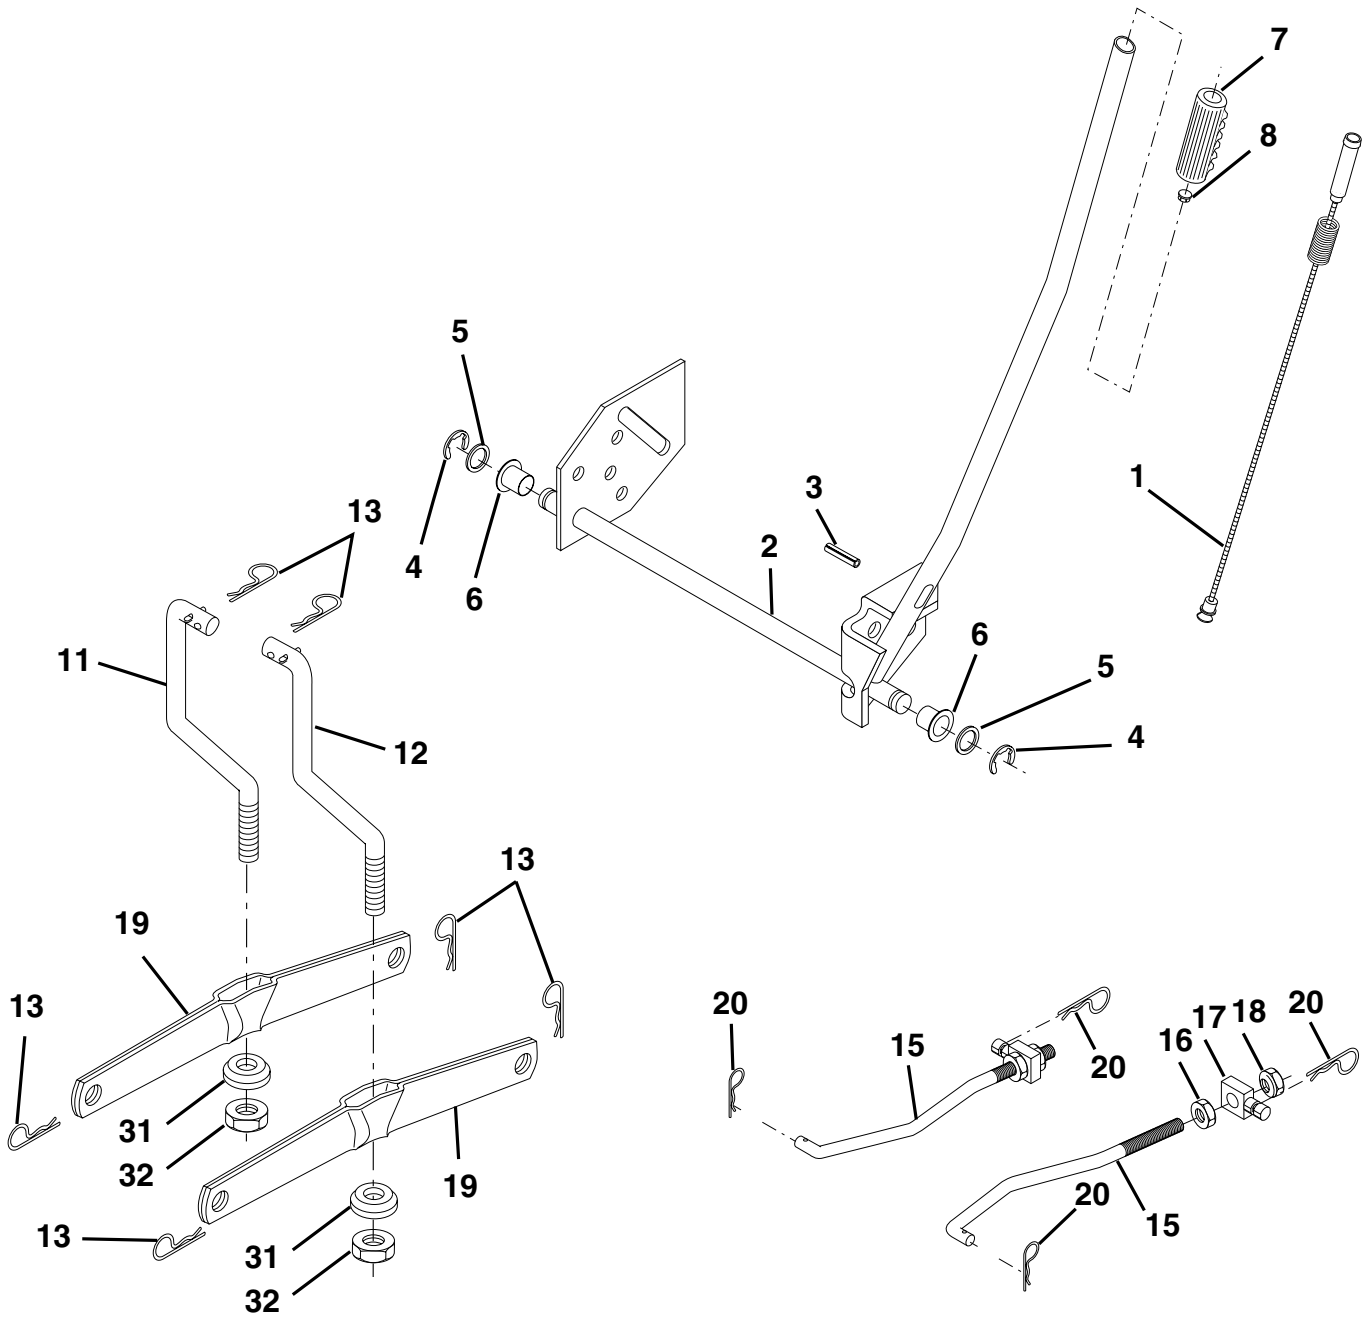

WHEELS & TIRES

KEY NO.	PART NO.	DESCRIPTION
1	59192	Cap Value Tire
2	65139	Stem Value
3	106222X	Tire F Ts 15 X 6 0 - 6 Service
4	59904	Tube Inner Front #35060
5	106732X421	Rim Asm 6"front Yellow Service
6	278H	Fitting Grease
7	9040H	Bearing Flange
8	106108X421	Rim Asm 8"rear Yellow Service
9	138468	Tire R Ts 20 x 8-8 Service
10	7152J	Tube Rear 9 5 X 8 Service
11	104757X428	Cap Axle Blk 1 50 X 1 00
--	144334	Sealant, Tire (10 oz. tube)

NOTE: All component dimensions given in U.S. inches
1 inch = 25.4 mm

REPAIR PARTS

TRACTOR -- MODEL NUMBER BL16542RB (BL16542RBA) PRODUCT NO. 954 56 68-81
ENGINE

OPTIONAL EQUIPMENT
Spark Arrester

REPAIR PARTS

TRACTOR--MODEL NUMBER BL16542RB (BL16542RBA) PRODUCT NO. 954 56 68-81
ENGINE

KEY NO.	PART NO.	DESCRIPTION
1	170551	Control Throt /Ch Lh
2	17720410	Screw Hex Thd Cut 1/4-20x5/8 T
3	-----	Engine Tecumseh Model OHV165 (Order Parts from Engine Manufacturer)
4	137351	Muffler Tec. 13.5/17LT
13	149272	Gasket Muffler Tec.
14	148456	Tube Drain Oil Easy
16	11050600	Washer Lock Ext Tooth 3/8
23	169837	Shield Browning/Debris Guard
29	137180	Arrestor Spark
31	174642	Tank Fuel 2.00 Fr
32	140527	Cap Asm Fule Top Vent N/Lany
33	123487X	Clamp Hose Blk
37	137040	Line Fuel 20"
38	148315	Plug Drain Oil Easy
44	17670412	Screw Hexwsh Thdrol 1/4-20x3/4
45	17000612	Screw 3/8-16 x 3/4
46	19091416	Washer 9/32 X 7/8 X 16ga
62	10040500	Washer Lock Hvy Hlcl Spr 5/16
78	17060620	Screw 3/8-16x1-1/4
81	73510400	Nut Keps Hex 1/4-20
85	123528X	Bolt Hex Hd Phillips

NOTE: All component dimensions given in U.S. inches
1 inch = 25.4 mm

REPAIR PARTS

TRACTOR--MODEL NUMBER BL16542RB (BL16542RBA) PRODUCT NO. 954 56 68-81
MOWER LIFT

REPAIR PARTS

TRACTOR--MODEL NUMBER BL16542RB (BL16542RBA) PRODUCT NO. 954 56 68-81
MOWER LIFT