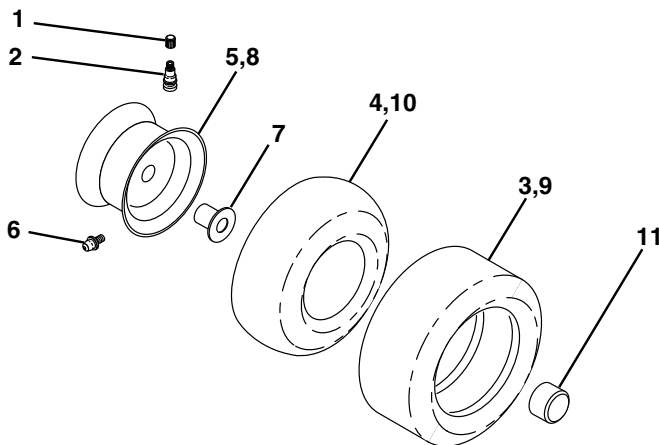

NOTE: All component dimensions given in U.S. inches.
1 inch = 25.4 mm.

REPAIR PARTS

TRACTOR -- MODEL NUMBER BL16542RB (BL16542RBA) PRODUCT NO. 954 56 68-81
SEAT

KEY NO.	PART NO.	DESCRIPTION
1	127428	Seat
2	140551	Bracket Pnt Pivot Seat (blk)
5	145006	Clip Push In Hinged
7	124181X	Spring Seat Cprsn 2 250 Blk Zi
8	17000616	Screw 3/8-16 x 1.5
9	19131614	Washer 13/32 X 1 X 14 Ga
10	174894	Pan Pnt Seat (blk)
11	166369	Knob Seat Adj Wingnut
12	121246X	Bracket Pnt Mounting Switch
13	121248X	Bushing Snap Blk Nyl 50 Id

NOTE: All component dimensions given in U.S. inches.
1 inch = 25.4 mm

REPAIR PARTS

TRACTOR--MODEL NUMBER BL16542RB (BL16542RBA) PRODUCT NO. 954 56 68-81
DECAL

KEY NO.	PART NO.	DESCRIPTION
1	145498	Decal Read Owner's Manual Sym
2	64-1733-29	Decal Hp Engine
3	175778	Decal Hood Rh
4	175779	Decal Hood Lh
6	134999	Decal Deck Enviro
7	126187X	Decal Certification
8	145437	Decal Europe Stand Ce
9	166708	Decal Fender Logo
10	145005	Decal Bat Dan/Poi P/L Sym Wpn
11	145494	Decal Mower Cut Finger Symbol
12	159737	Decal Brake/Clutch Symbol Lt

WHEELS & TIRES

KEY NO.	PART NO.	DESCRIPTION
1	59192	Cap Value Tire
2	65139	Stem Value
3	106222X	Tire F Ts 15 X 6 0 - 6 Service
4	59904	Tube Inner Front #35060
5	106732X421	Rim Asm 6"front Yellow Service
6	278H	Fitting Grease
7	9040H	Bearing Flange
8	106108X421	Rim Asm 8"rear Yellow Service
9	138468	Tire R Ts 20 x 8-8 Service
10	7152J	Tube Rear 9 5 X 8 Service
11	104757X428	Cap Axle Blk 1 50 X 1 00
--	144334	Sealant, Tire (10 oz. tube)